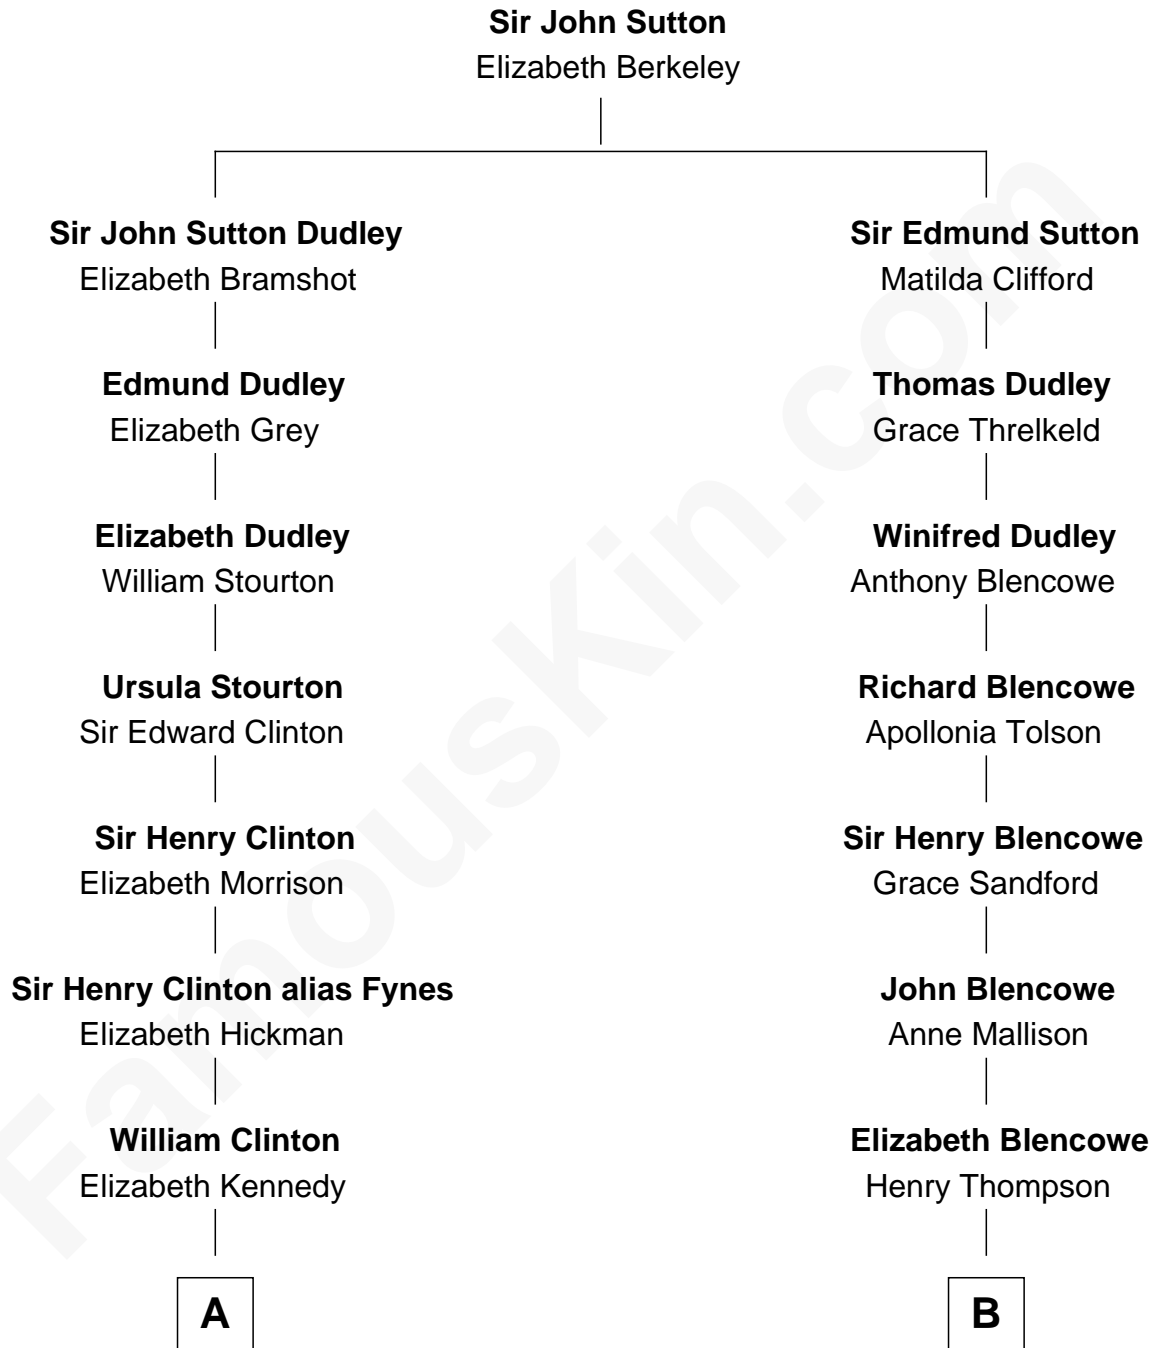

# FamousKin.com Relationship Chart of

**George Clinton**

*4th U.S. Vice President*

9th cousin 4 times removed of

**Fitzhugh Lee**

*40th Governor of Virginia*

**A**

**James Clinton**  
Elizabeth Smith

**Charles Clinton**  
Elizabeth Denniston

**George Clinton**  
*4th U.S. Vice President*

**B**

**Sir William Thompson**  
Mary Stephens

**Stephens Thompson**  
Dorothea Tanton

**Ann Thompson**  
George Mason

**George Mason**  
Anne Eilbeck

**Gen. John Mason**  
Anne Maria Murray

**Anna Maria Mason**  
Sydney Smith Lee

**Fitzhugh Lee**  
*40th Governor of Virginia*