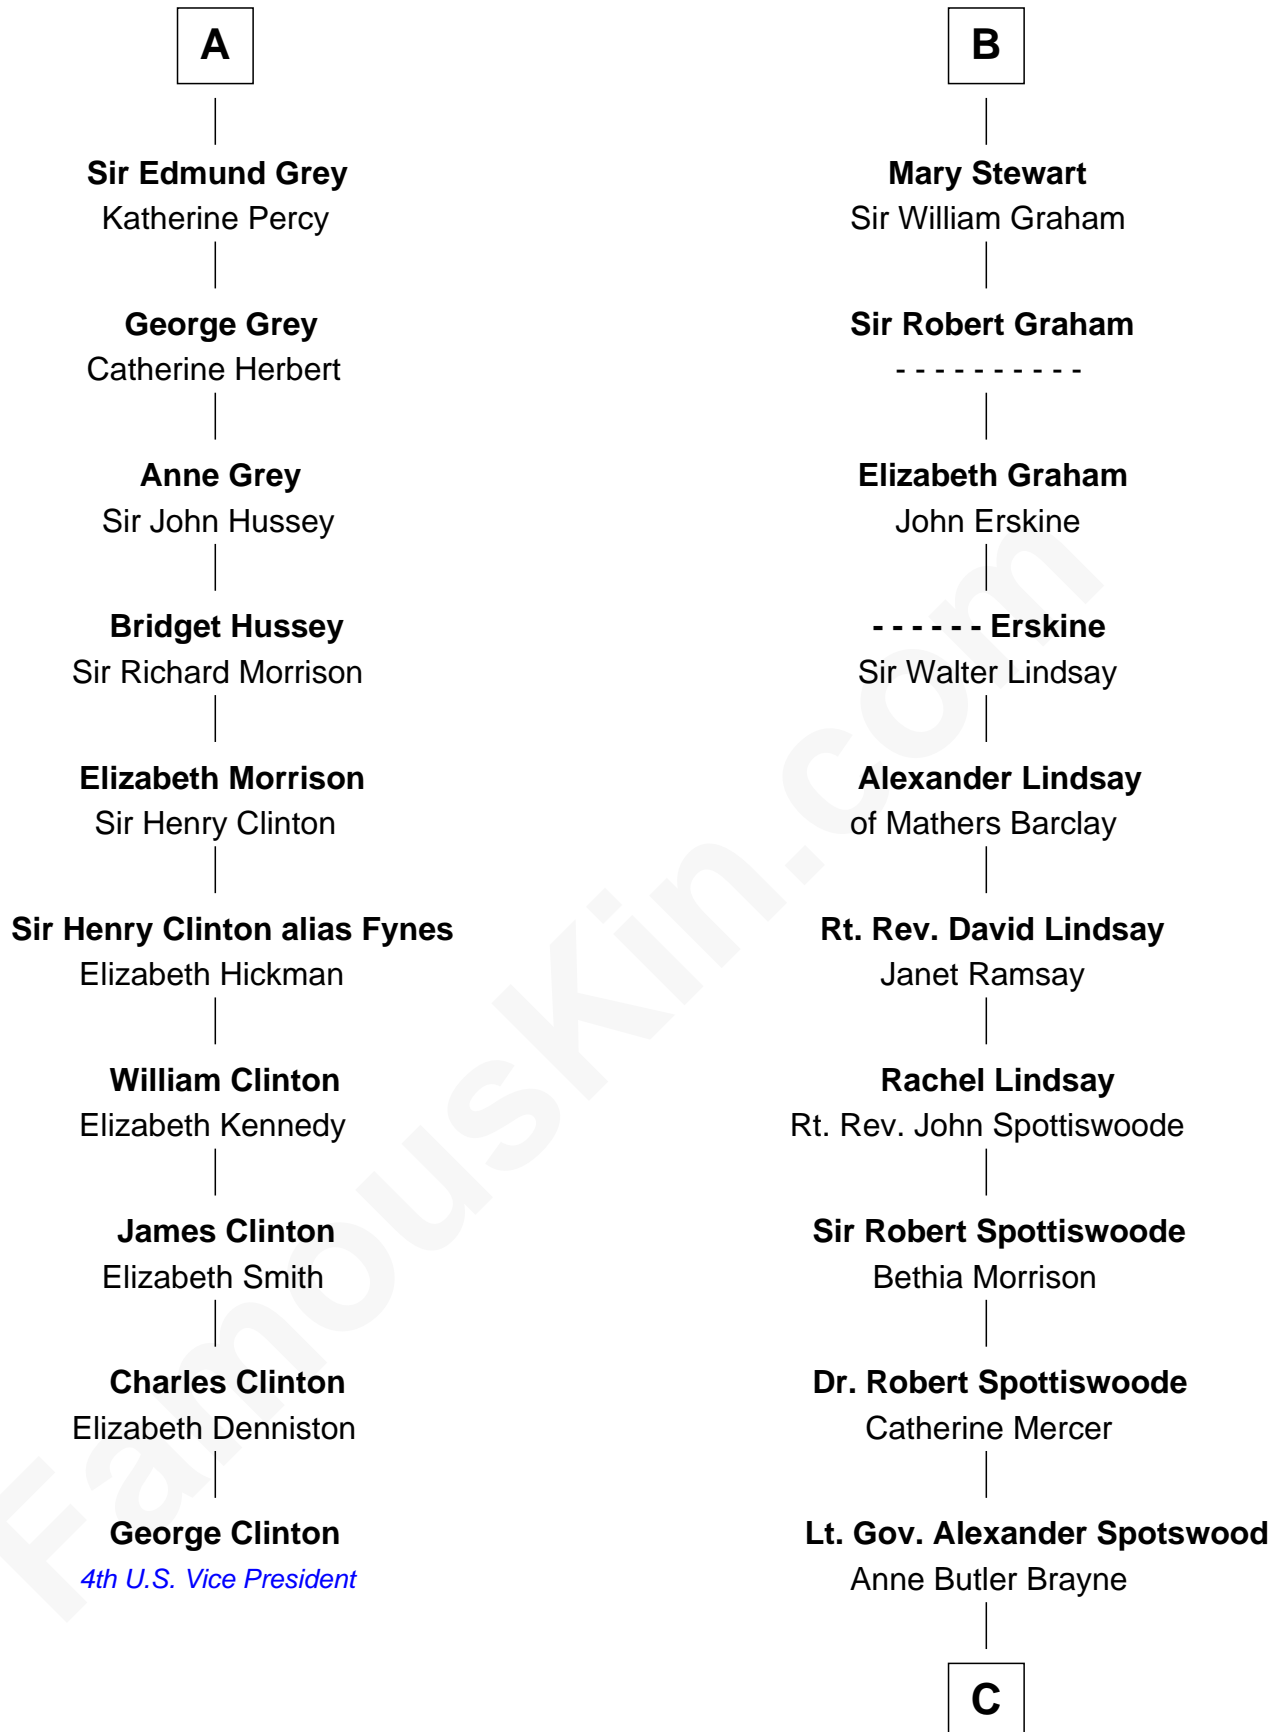

# FamousKin.com Relationship Chart of

**George Clinton**

*4th U.S. Vice President*

16th cousin 5 times removed of

**Fitzhugh Lee**

*40th Governor of Virginia*

**David of Huntingdon**

Maud of Chester

**C**

**Anne Catherine Spotswood**

Col. Bernard Moore

**Anne Butler Moore**

Charles Carter

**Anne Hill Carter**

Maj. Gen. Henry Lee

**Sydney Smith Lee**

Anna Maria Mason

**Fitzhugh Lee**

*40th Governor of Virginia*