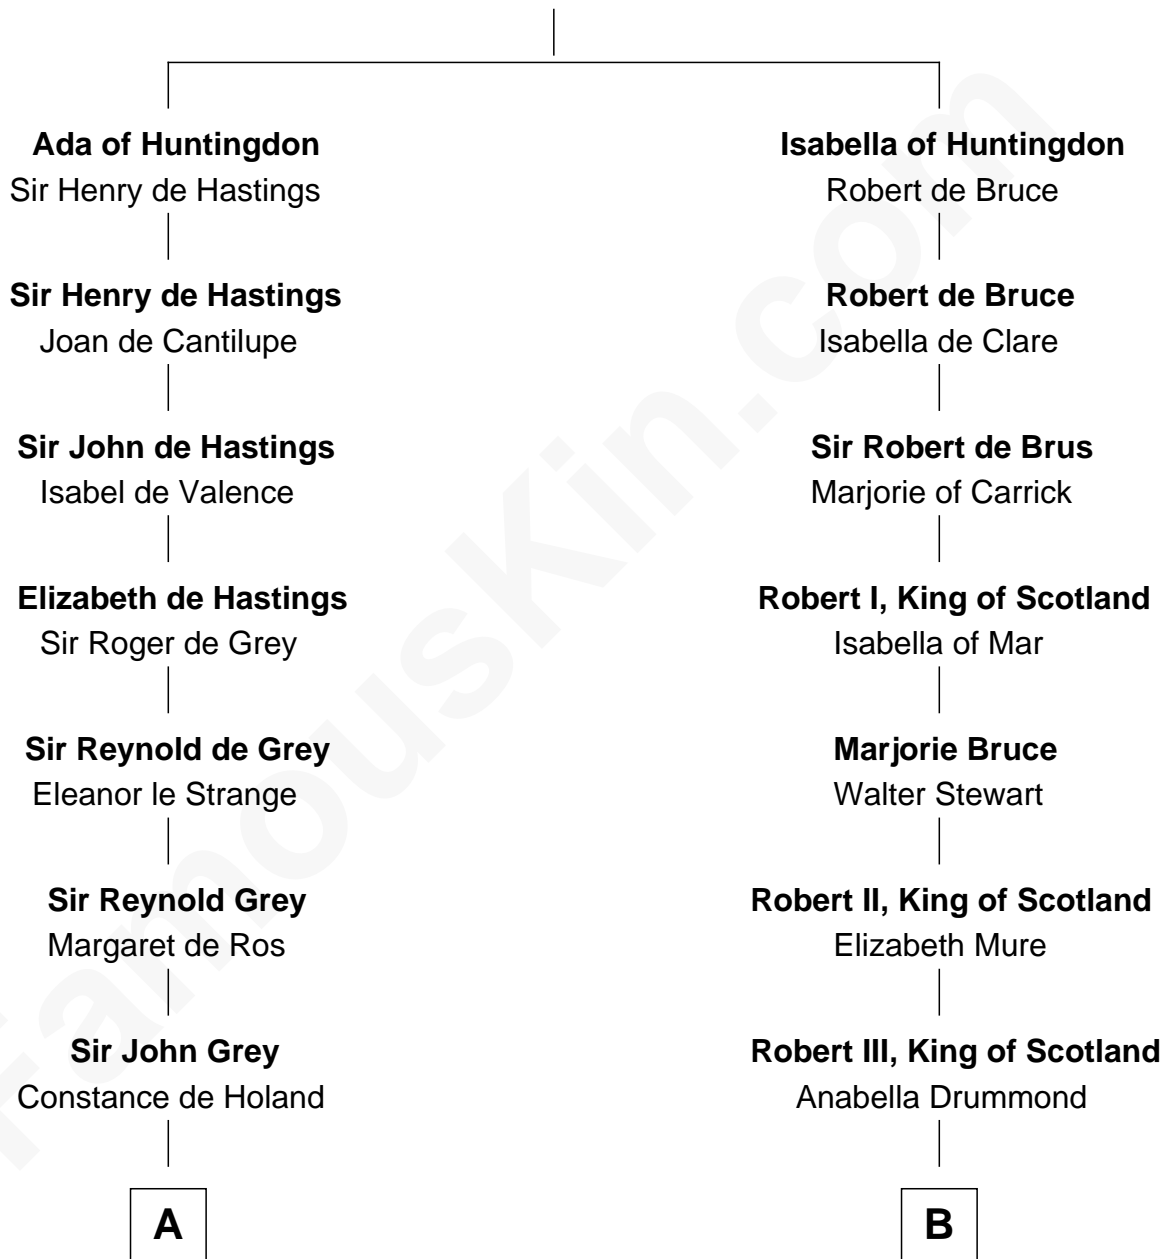

# FamousKin.com Relationship Chart of

**George Clinton**

*4th U.S. Vice President*

16th cousin 5 times removed of

**Fitzhugh Lee**

*40th Governor of Virginia*

**David of Huntingdon**

Maud of Chester

**C**

**Anne Catherine Spotswood**

Col. Bernard Moore

**Anne Butler Moore**

Charles Carter

**Anne Hill Carter**

Maj. Gen. Henry Lee

**Sydney Smith Lee**

Anna Maria Mason

**Fitzhugh Lee**

*40th Governor of Virginia*