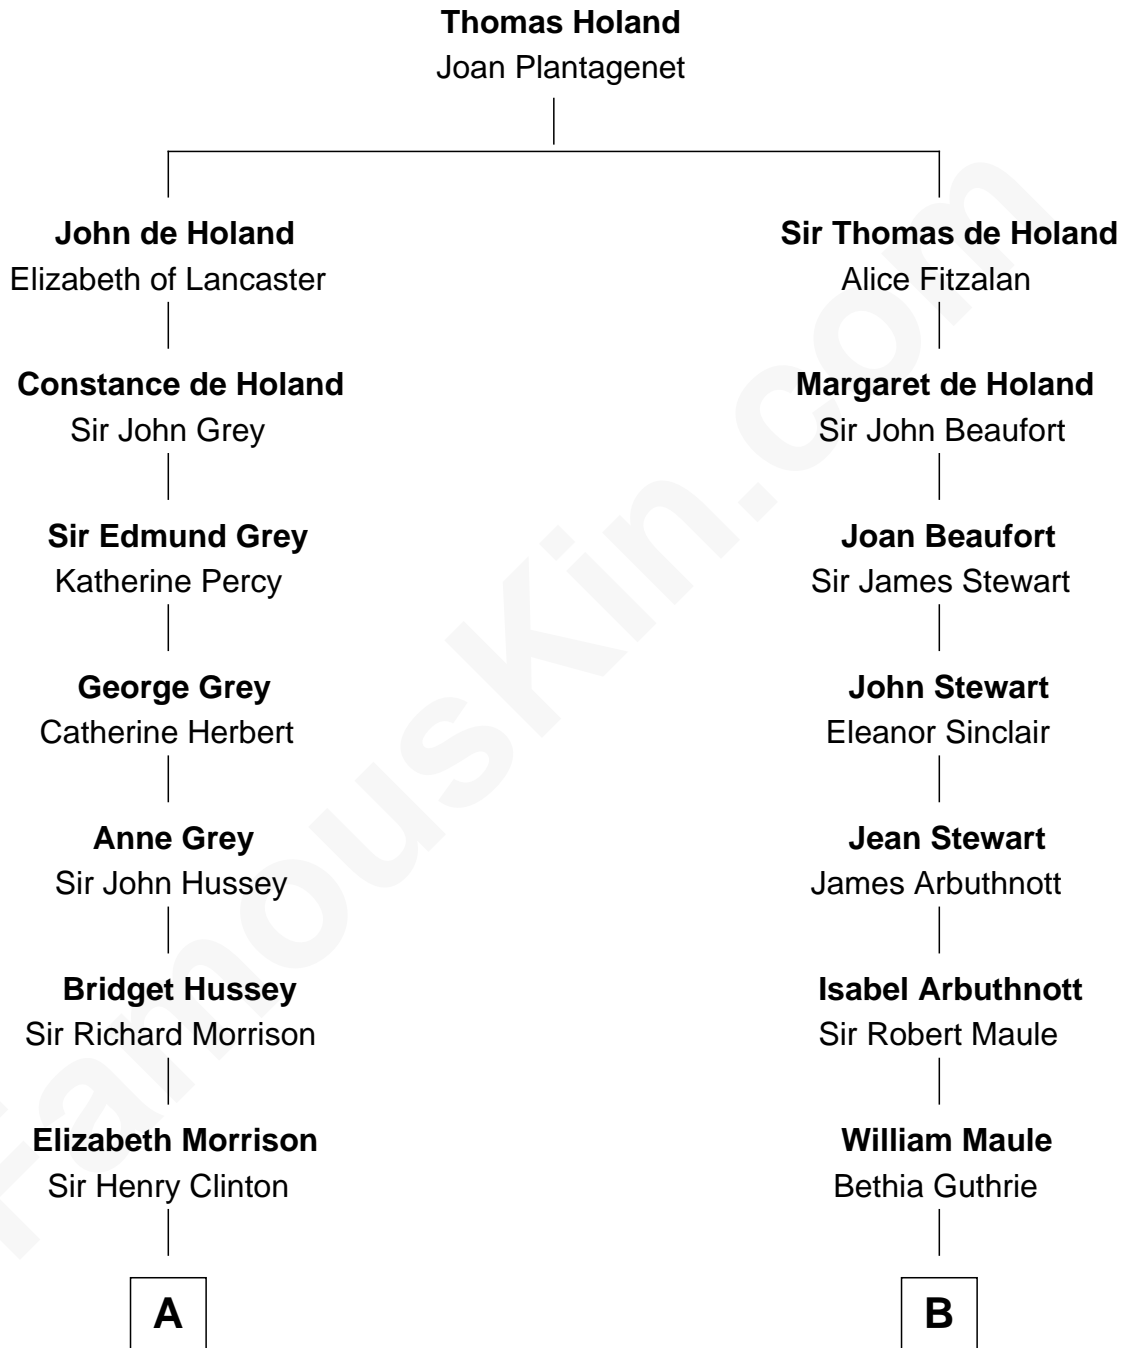

FamousKin.com Relationship Chart of

George Clinton

4th U.S. Vice President

11th cousin 4 times removed of

Fitzhugh Lee

40th Governor of Virginia

A

Sir Henry Clinton alias Fynes

Elizabeth Hickman

William Clinton

Elizabeth Kennedy

James Clinton

Elizabeth Smith

Charles Clinton

Elizabeth Denniston

George Clinton

4th U.S. Vice President

B

Eleanor Maule

Sir Alexander Morrison

Bethia Morrison

Sir Robert Spottiswoode

Dr. Robert Spottiswoode

Catherine Mercer