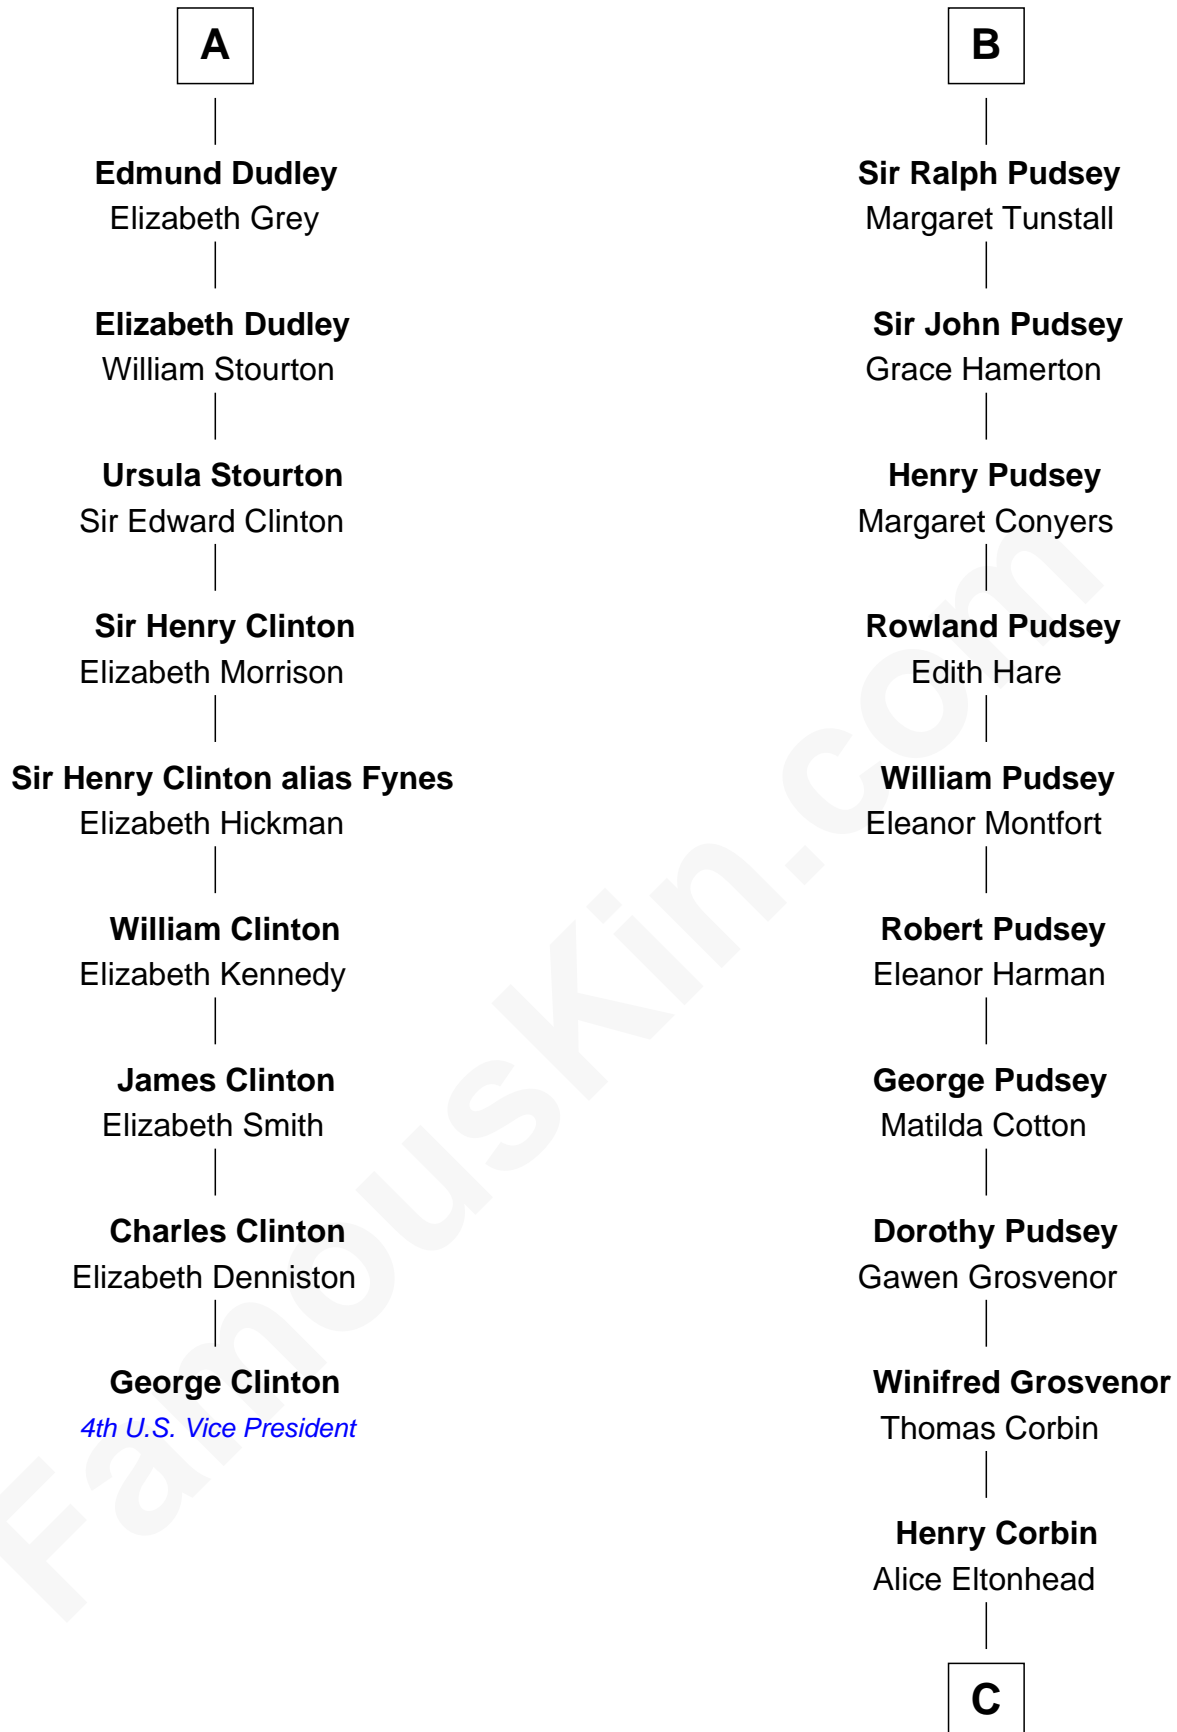

FamousKin.com Relationship Chart of

George Clinton

4th U.S. Vice President

15th cousin 5 times removed of

Thomas Sim Lee

2nd and 7th Governor of Maryland

Sir Richard FitzRoy

Rose de Dover

Mary - - - - -

Isabel de Atholl

Sir Ralph Eure

Margaret Eure

Sir John Pudsey

B

C

—
Laetitia Corbin