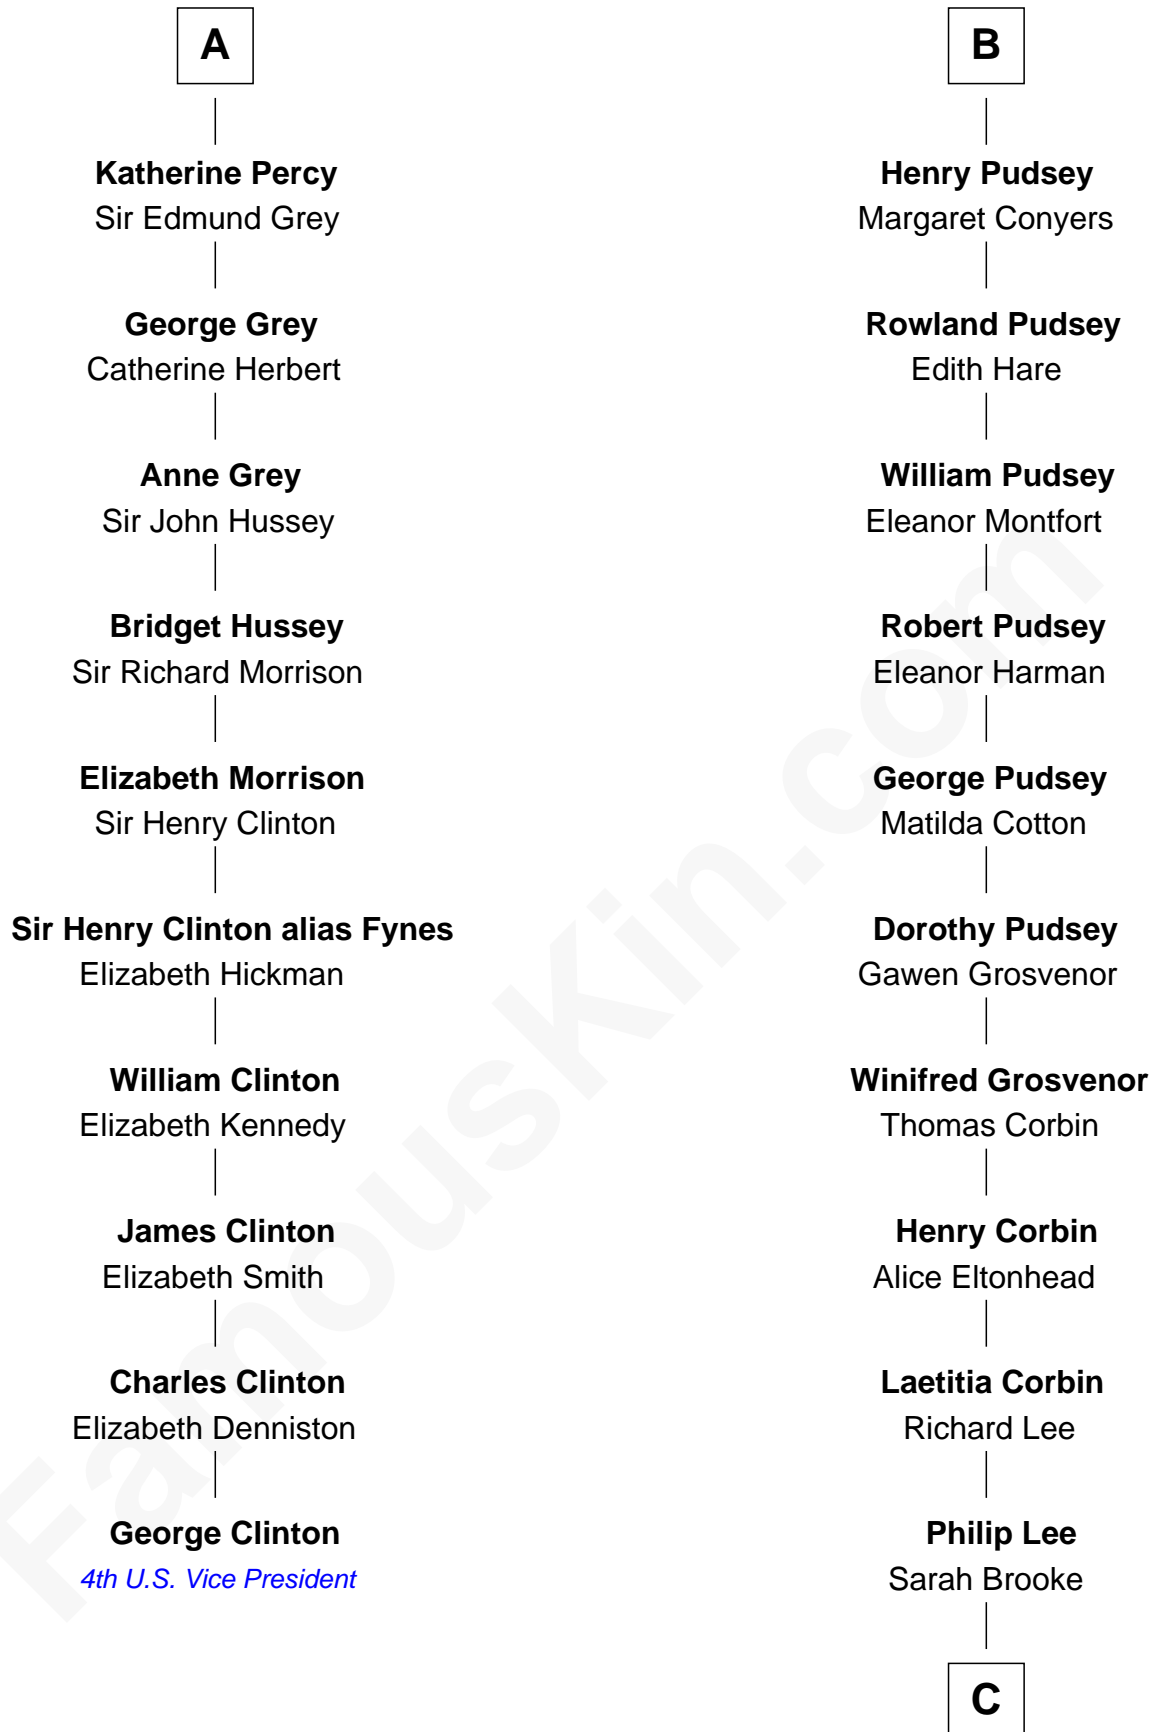

# FamousKin.com Relationship Chart of

**George Clinton**

*4th U.S. Vice President*

16th cousin 2 times removed of

**Thomas Sim Lee**

*2nd and 7th Governor of Maryland*

**John Fitz Robert**

Ada de Baliol

C

Thomas Lee  
Christiana Sim

Thomas Sim Lee

*2nd and 7th Governor of Maryland*

FamousKin.com