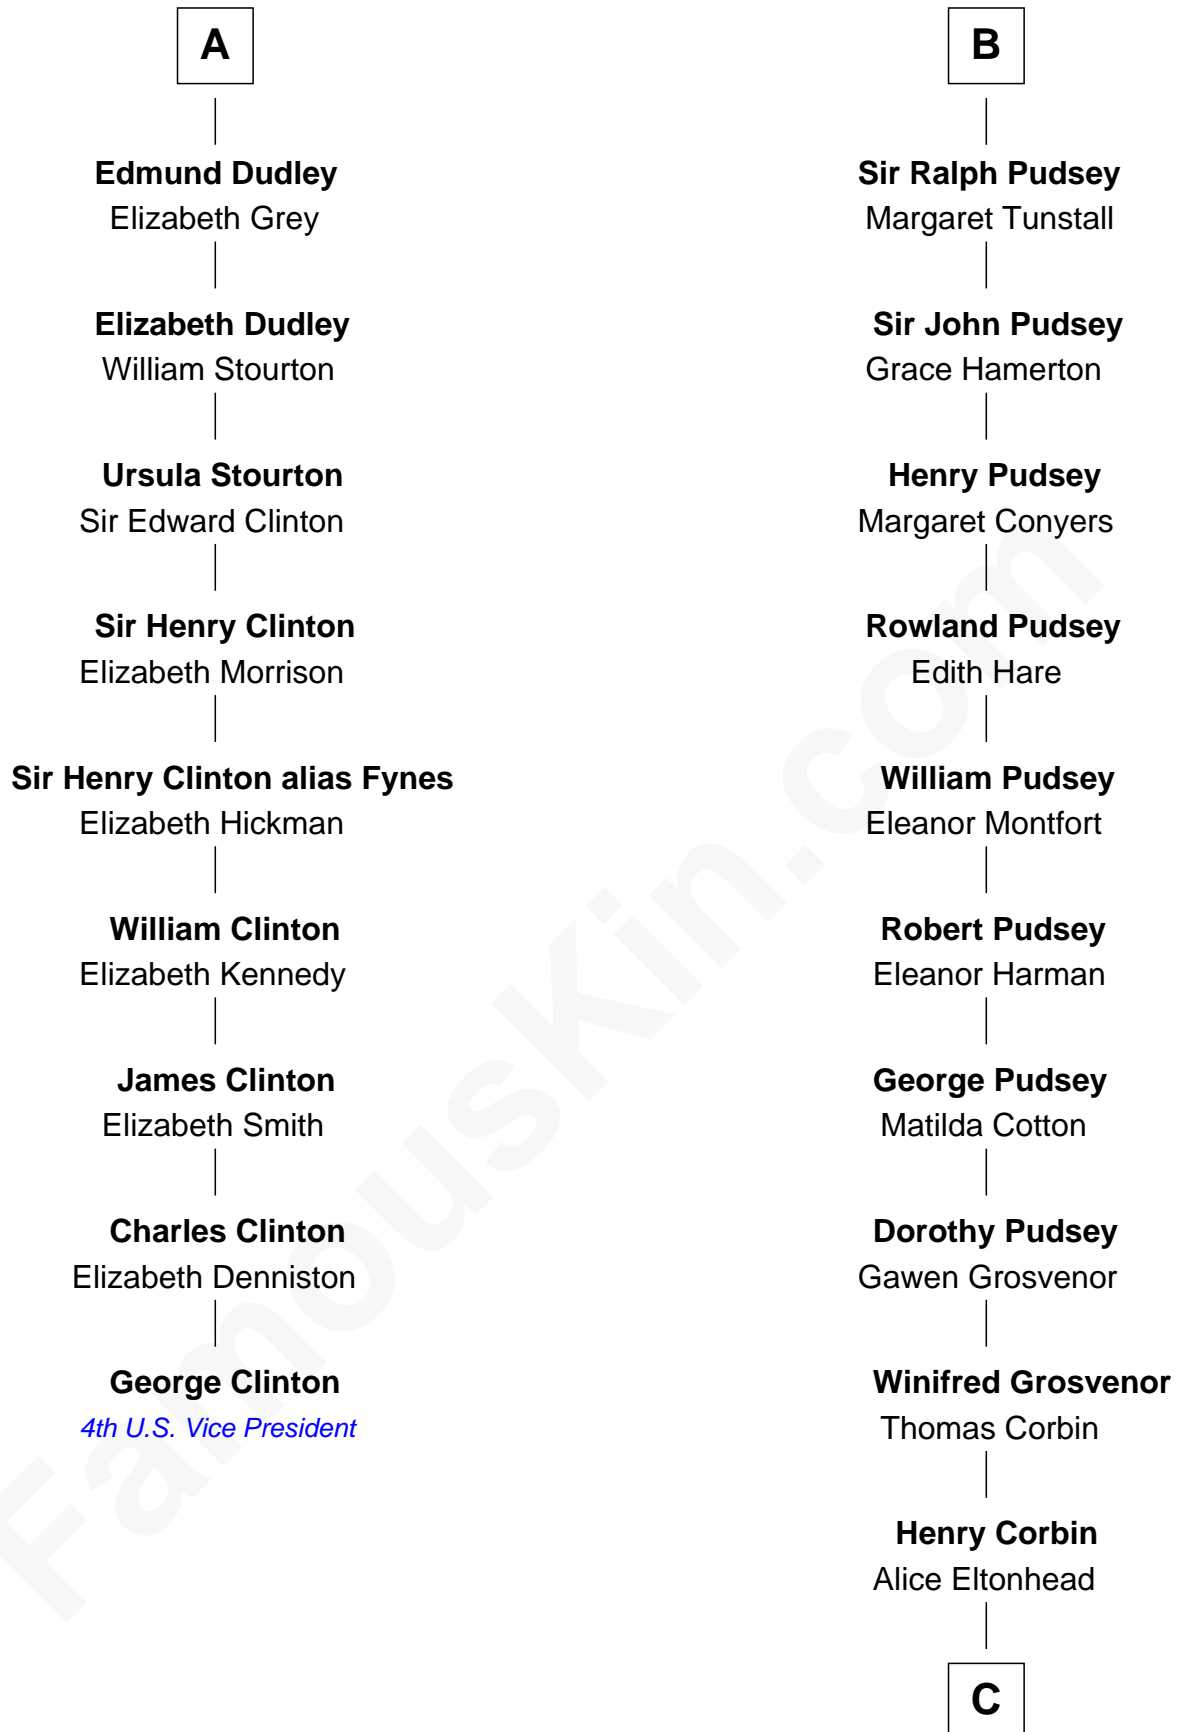

# FamousKin.com Relationship Chart of

**George Clinton**

*4th U.S. Vice President*

15th cousin 6 times removed of

**Edward Lloyd V**

*13th Governor of Maryland*

**Sir Richard FitzRoy**

Rose de Dover

**C**

**Ann Corbin**  
Col. William Tayloe

**John Tayloe**  
Elizabeth Gwynn

**John Tayloe**  
Rebecca Plater

**Elizabeth Tayloe**  
Col. Edward Lloyd

**Edward Lloyd V**  
*13th Governor of Maryland*

FamousKin.com