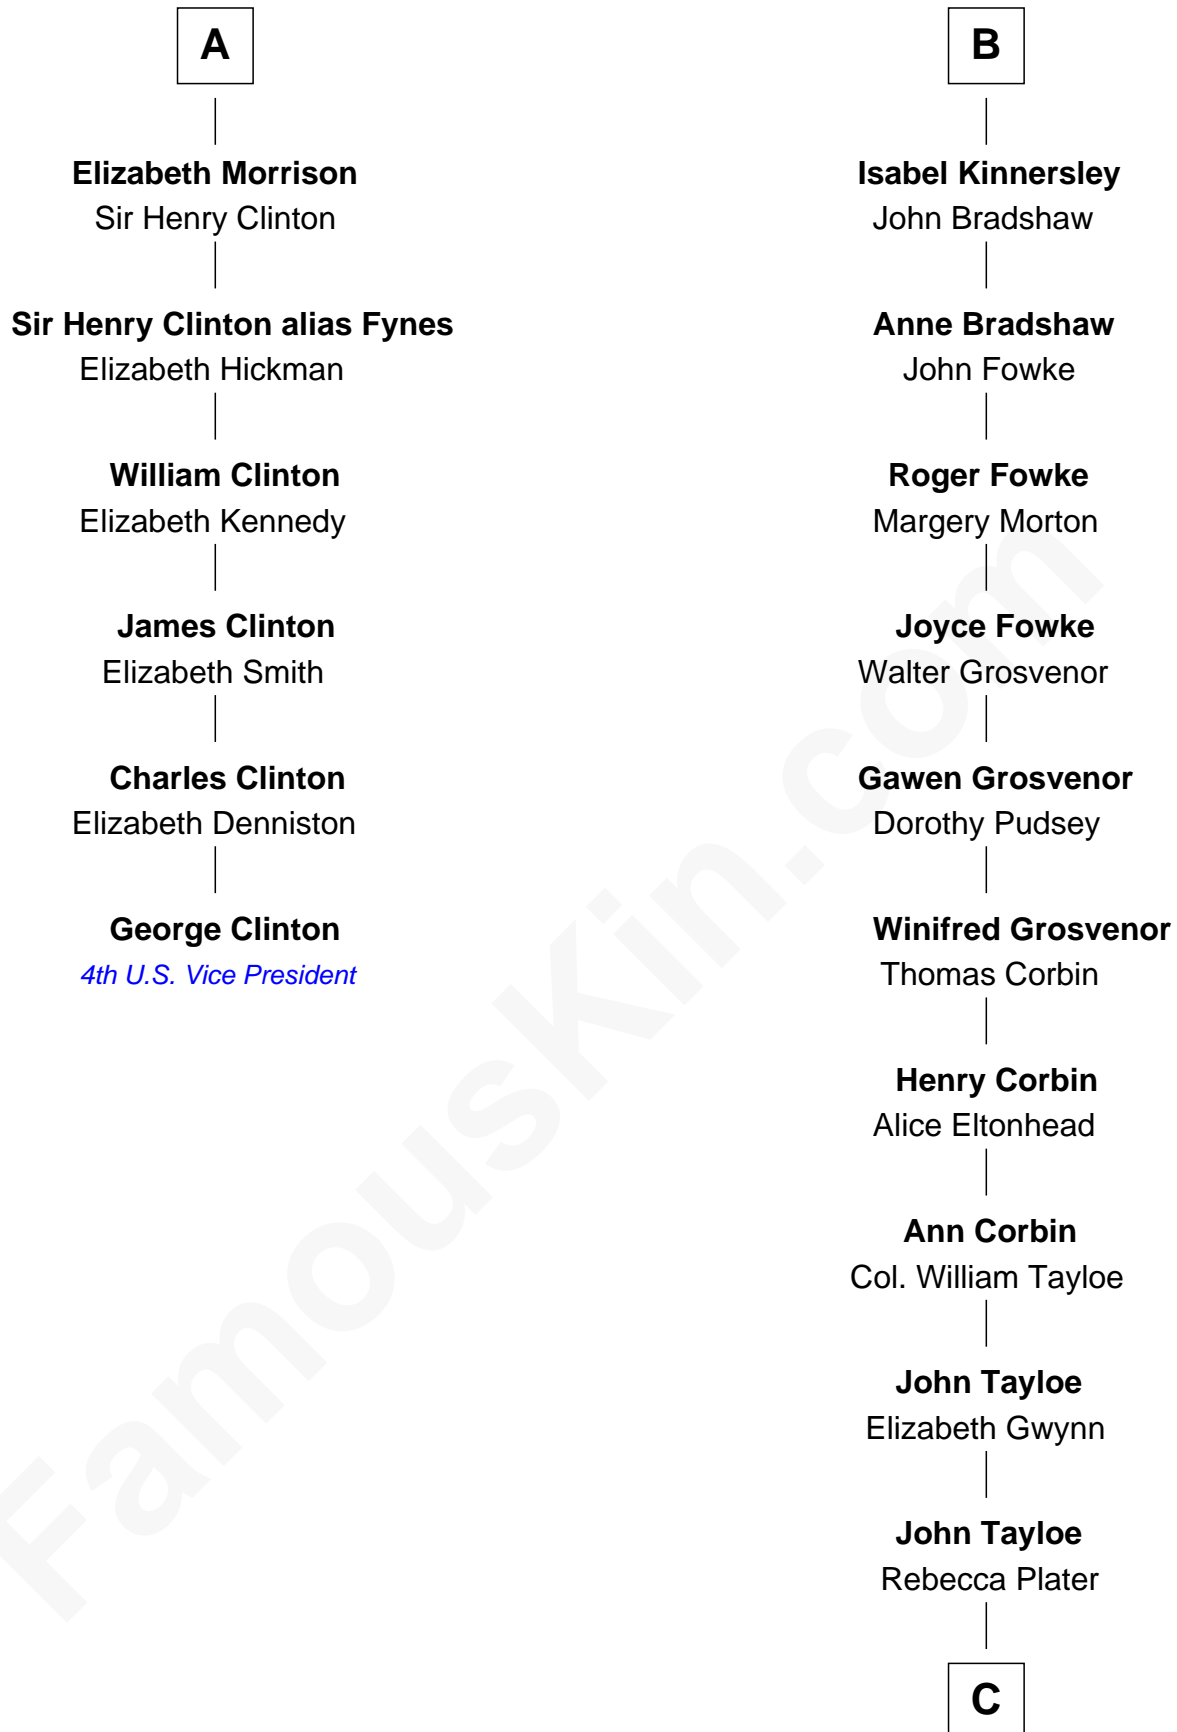

FamousKin.com Relationship Chart of

George Clinton

4th U.S. Vice President

12th cousin 6 times removed of

Edward Lloyd V

13th Governor of Maryland

Sir William de Ros
Margery de Badlesmere

Thomas de Ros
Beatrice de Stafford

Maud de Roos
John de Welles

Margaret de Ros
Sir Reynold Grey

Margery de Welles
Stephen le Scrope

Sir John Grey
Constance de Holand

Maude le Scrope
Sir Baldwin Freville

Sir Edmund Grey
Katherine Percy

Joyce Freville
Sir Roger Aston

George Grey
Catherine Herbert

Sir Robert Aston
Isabel Brereton

Anne Grey
Sir John Hussey

John Aston
Elizabeth Delves

Bridget Hussey
Sir Richard Morrison

Margaret Aston
John Kinnersley

A

B

C

Elizabeth Tayloe
Col. Edward Lloyd

Edward Lloyd V
13th Governor of Maryland

FamousKin.com