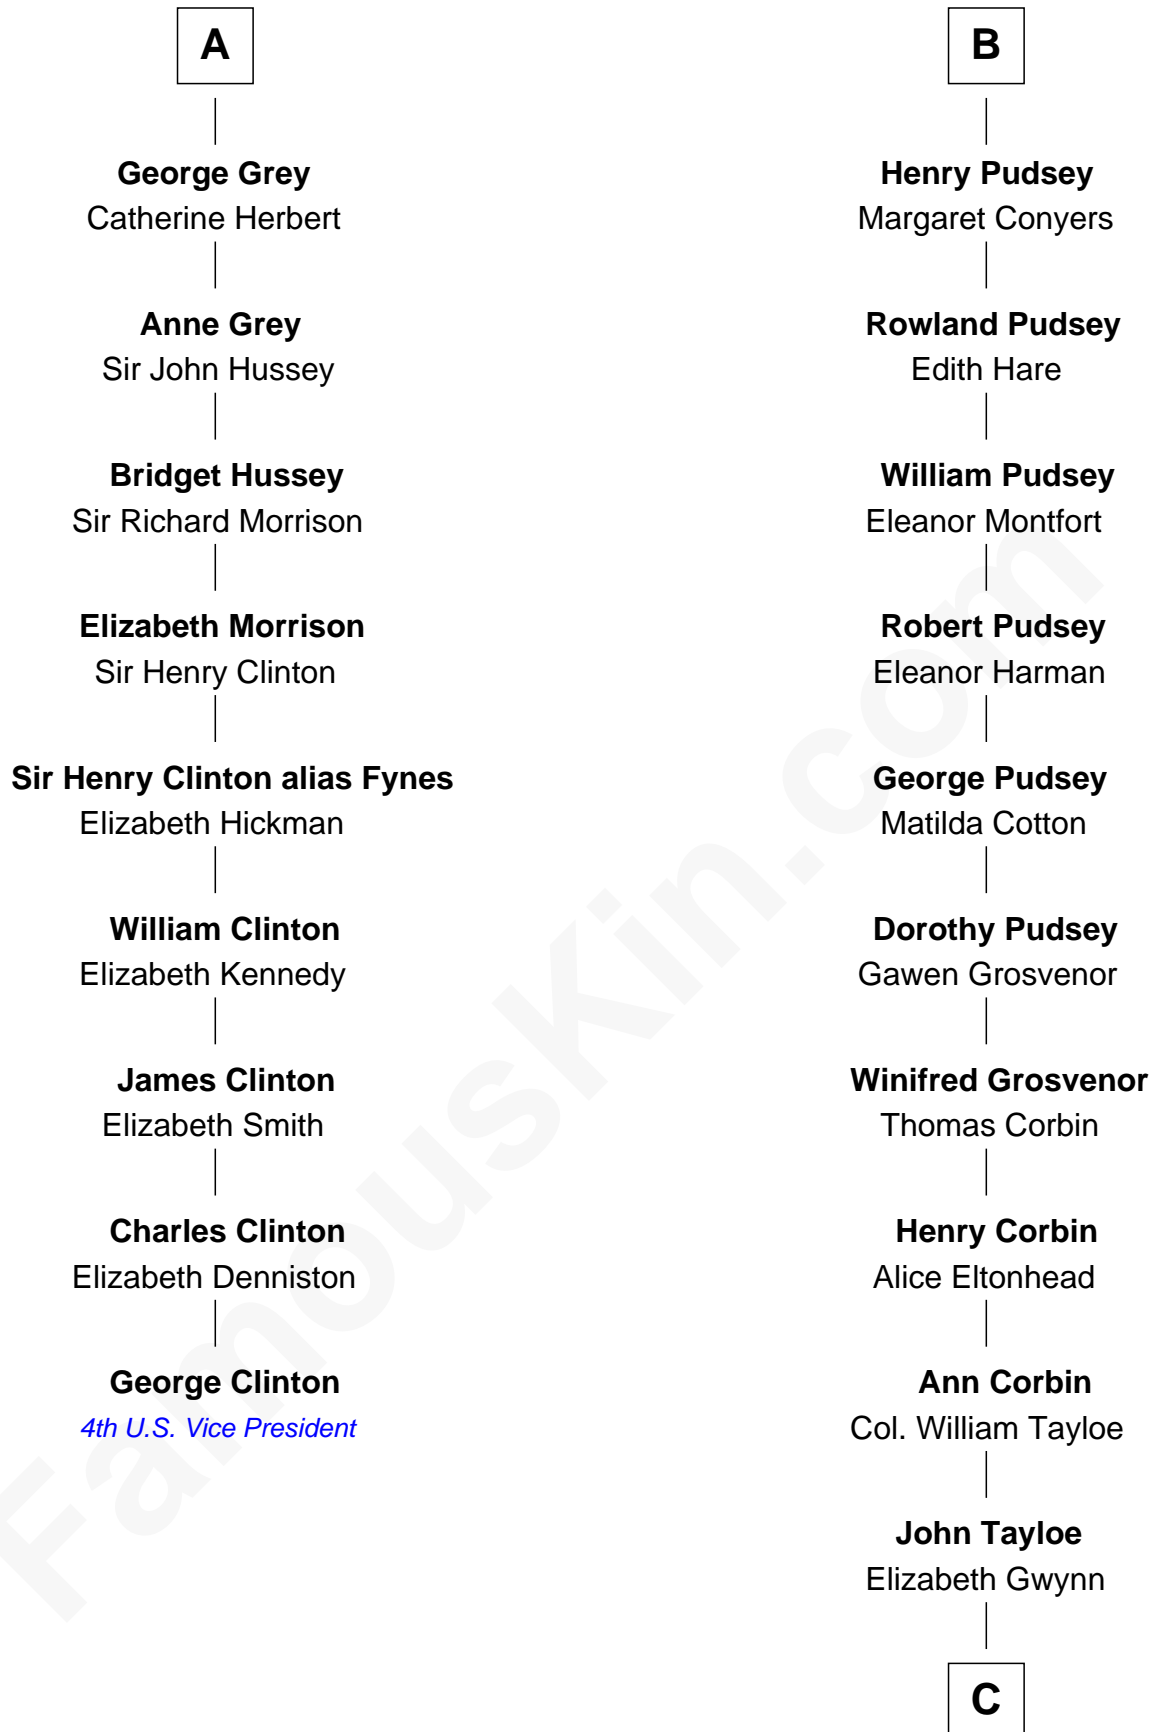

FamousKin.com Relationship Chart of

George Clinton

4th U.S. Vice President

15th cousin 4 times removed of

Edward Lloyd V

13th Governor of Maryland

William de Odingsells

Ela FitzWalter

Ida de Odingsells
Sir Roger de Herdeburgh

Ela Herdeburgh
Sir William de Boteler

Ankaret le Boteler
John le Strange

Eleanor le Strange
Sir Reynold de Grey

Sir Reynold Grey
Margaret de Ros

Sir John Grey
Constance de Holand

Sir Edmund Grey
Katherine Percy

A

Margaret de Oddingseles

Sir John de Grey

Sir John Grey
Avice Marmion

Sir Robert Grey
Lora de St. Quintin

Elizabeth Grey
Henry FitzHugh

Eleanor Fitzhugh
Sir Thomas Tunstall

Margaret Tunstall
Sir Ralph Pudsey

Sir John Pudsey
Grace Hamerton

B

C

John Tayloe

Rebecca Plater

Elizabeth Tayloe

Col. Edward Lloyd