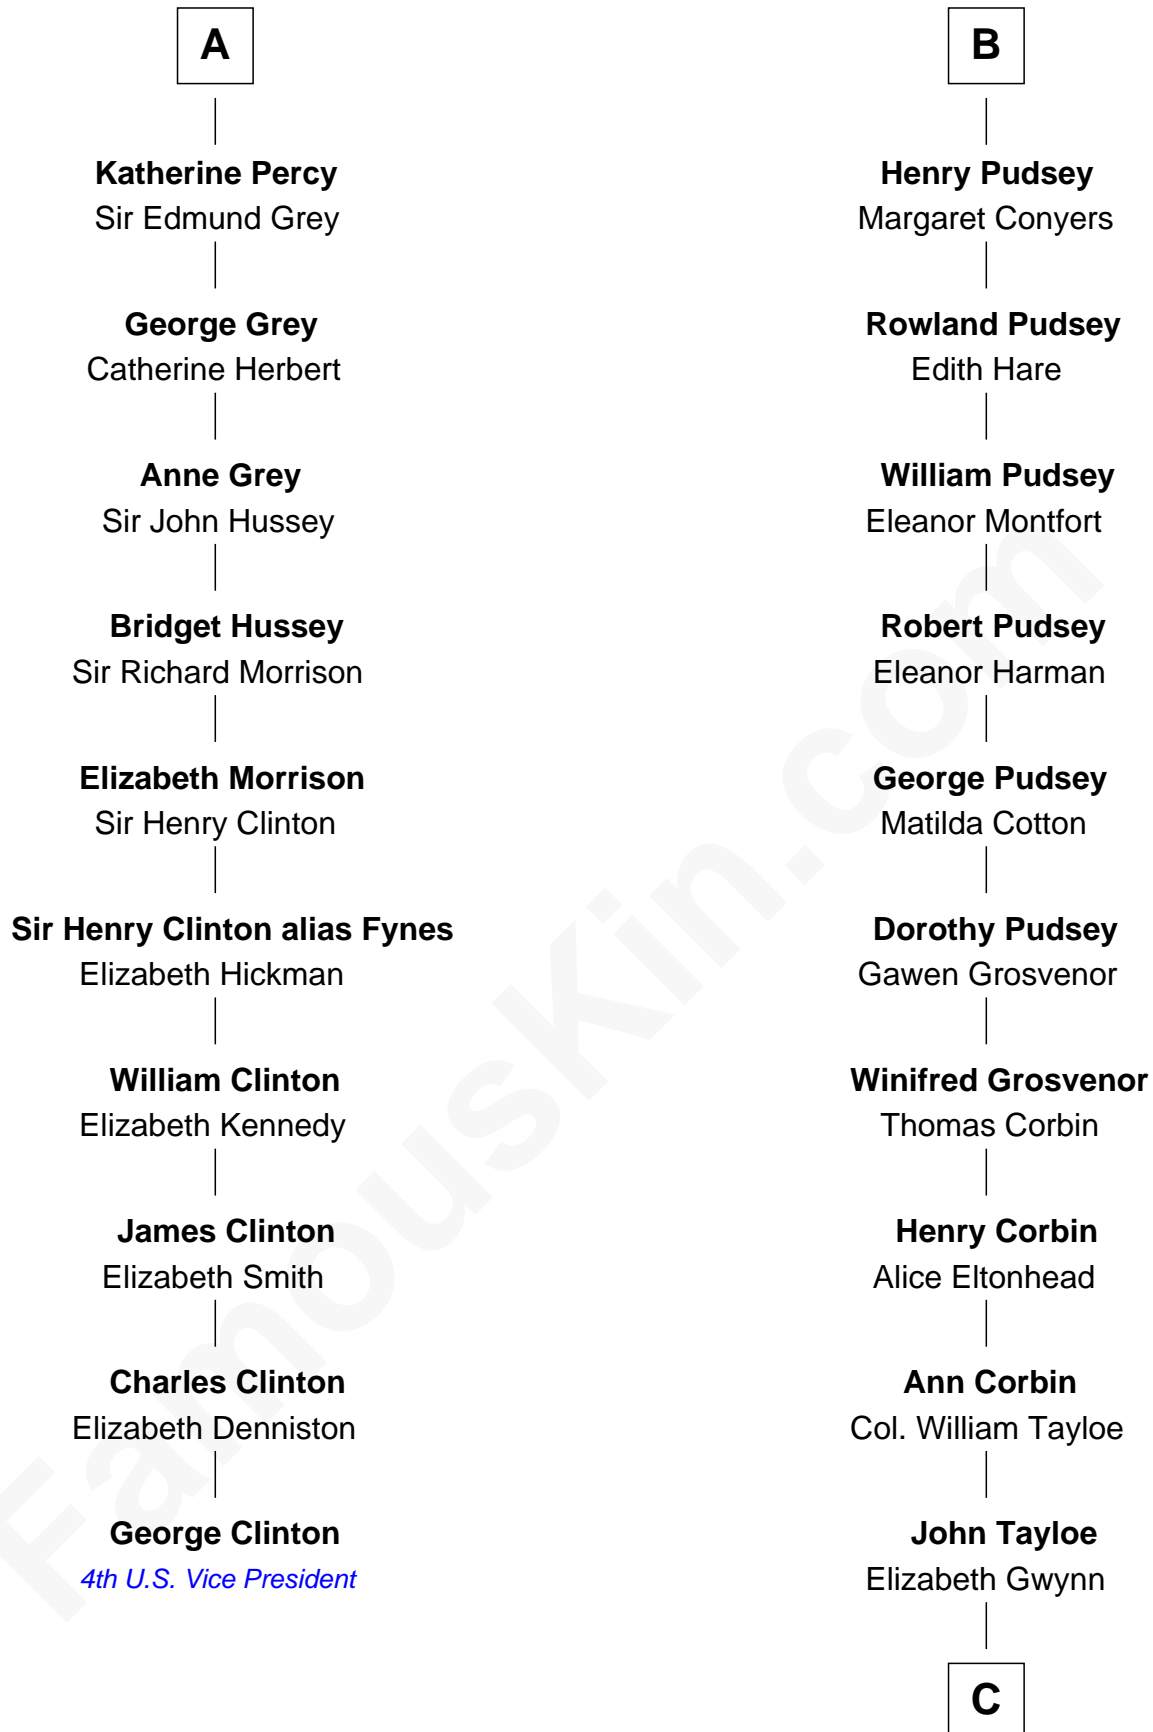

FamousKin.com Relationship Chart of

George Clinton

4th U.S. Vice President

16th cousin 3 times removed of

Edward Lloyd V

13th Governor of Maryland

John Fitz Robert

Ada de Baliol

C

John Tayloe

Rebecca Plater

Elizabeth Tayloe

Col. Edward Lloyd

Edward Lloyd V

13th Governor of Maryland

FamousKin.com