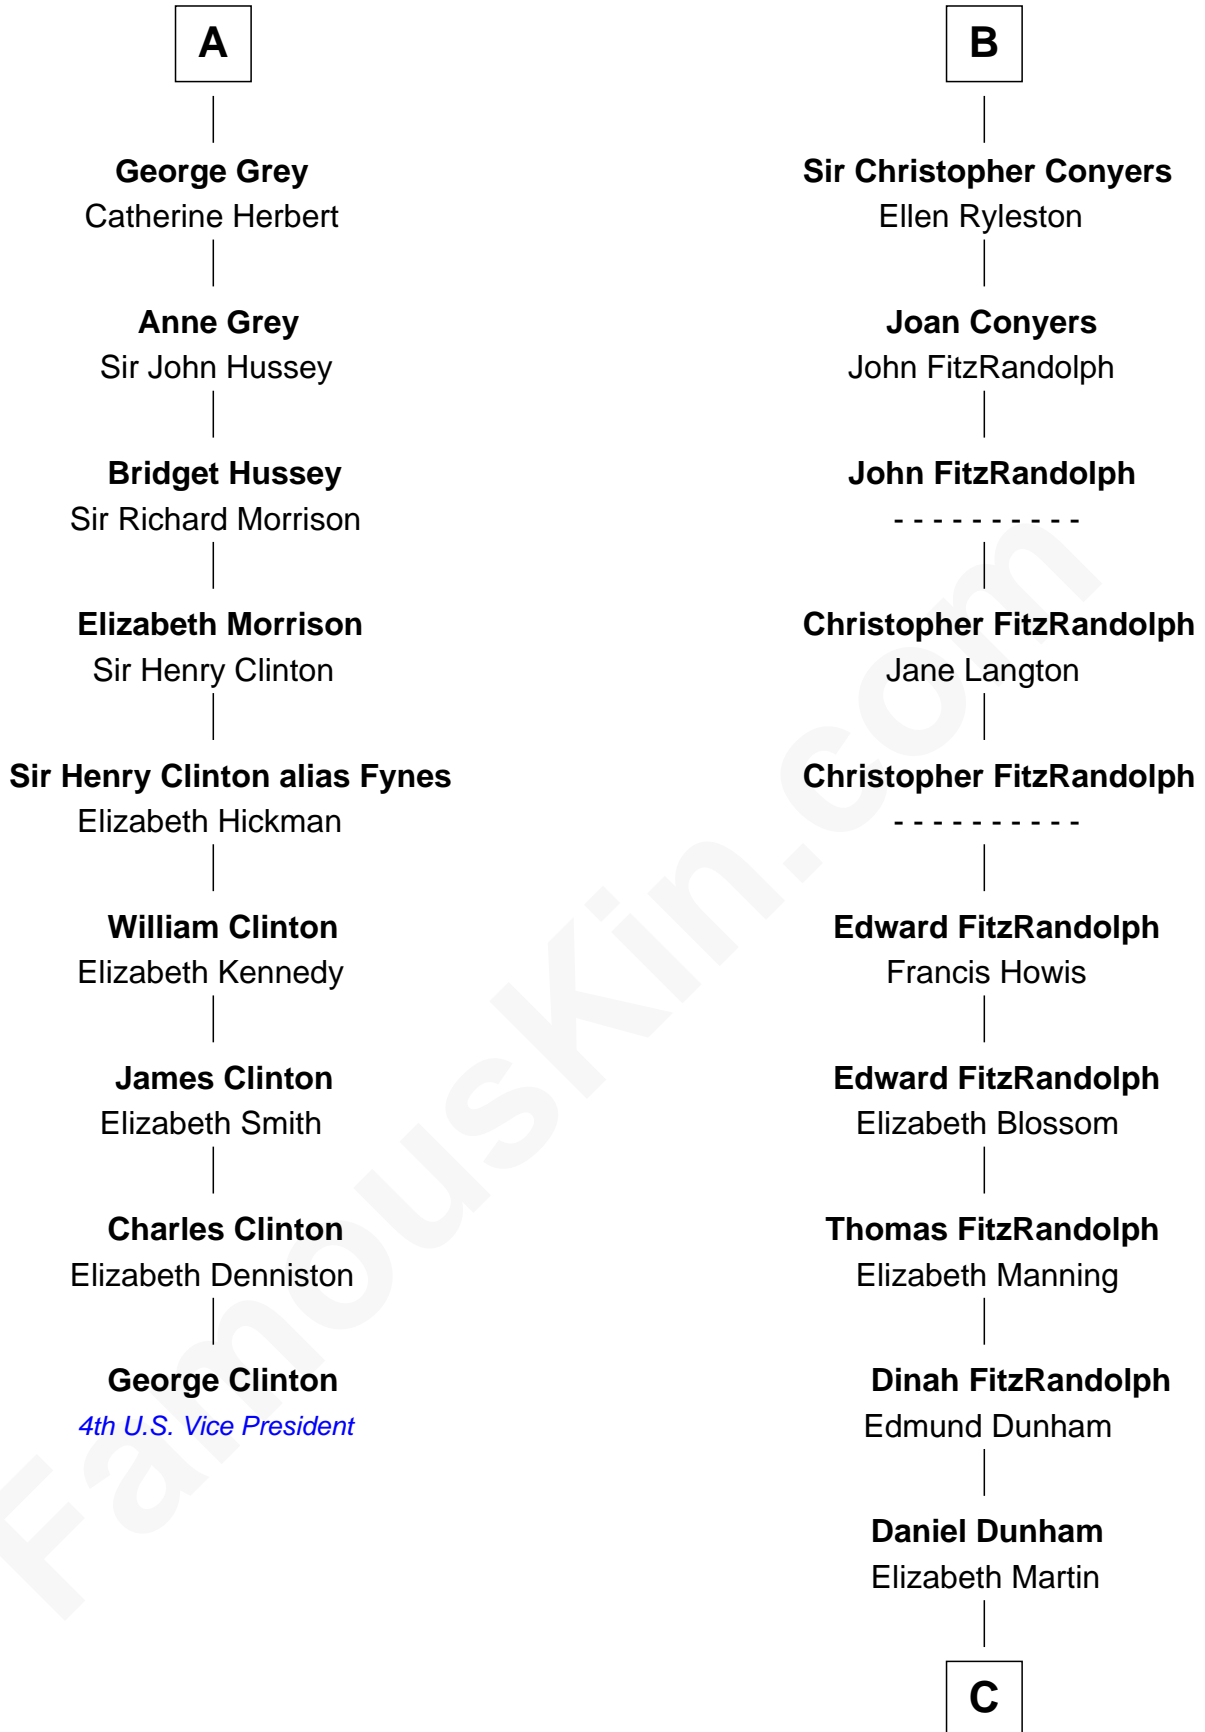

FamousKin.com Relationship Chart of

George Clinton

4th U.S. Vice President

15th cousin 6 times removed of

Georgia O'Keeffe

American Artist

Sir William de Ros

Lucy FitzPiers

C

Isabella Dunham

Abraham Wyckoff

Charles Wyckoff

Alletta Maria Field

Isabella Wyckoff

George Victor Tutto

Ida Ten Eyck Tutto