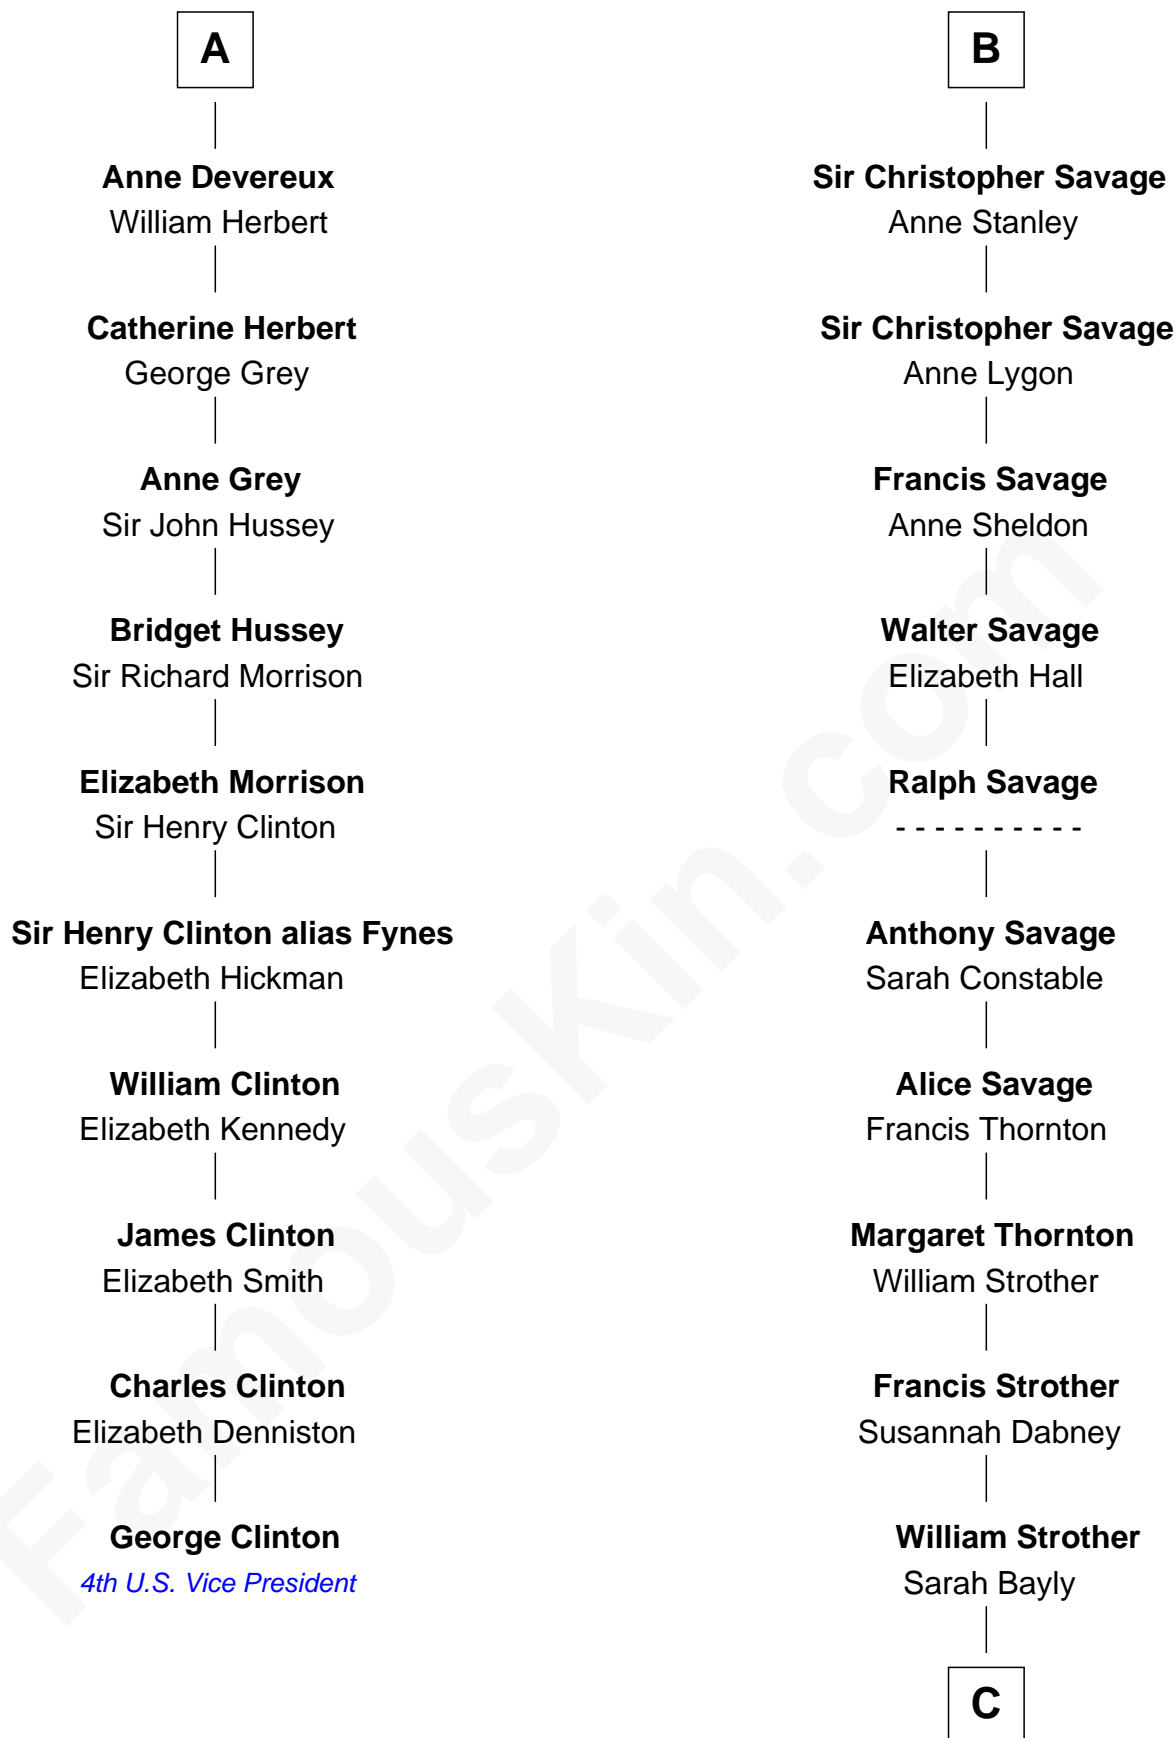

FamousKin.com

Relationship Chart of

George Clinton

4th U.S. Vice President

16th cousin 2 times removed of

Zachary Taylor

12th U.S. President

Sir Humphrey de Bohun

Eleanor de Braiose

C

|
Sarah Dabney Strother

Col. Richard Taylor

|
Zachary Taylor

12th U.S. President

FamousKin.com