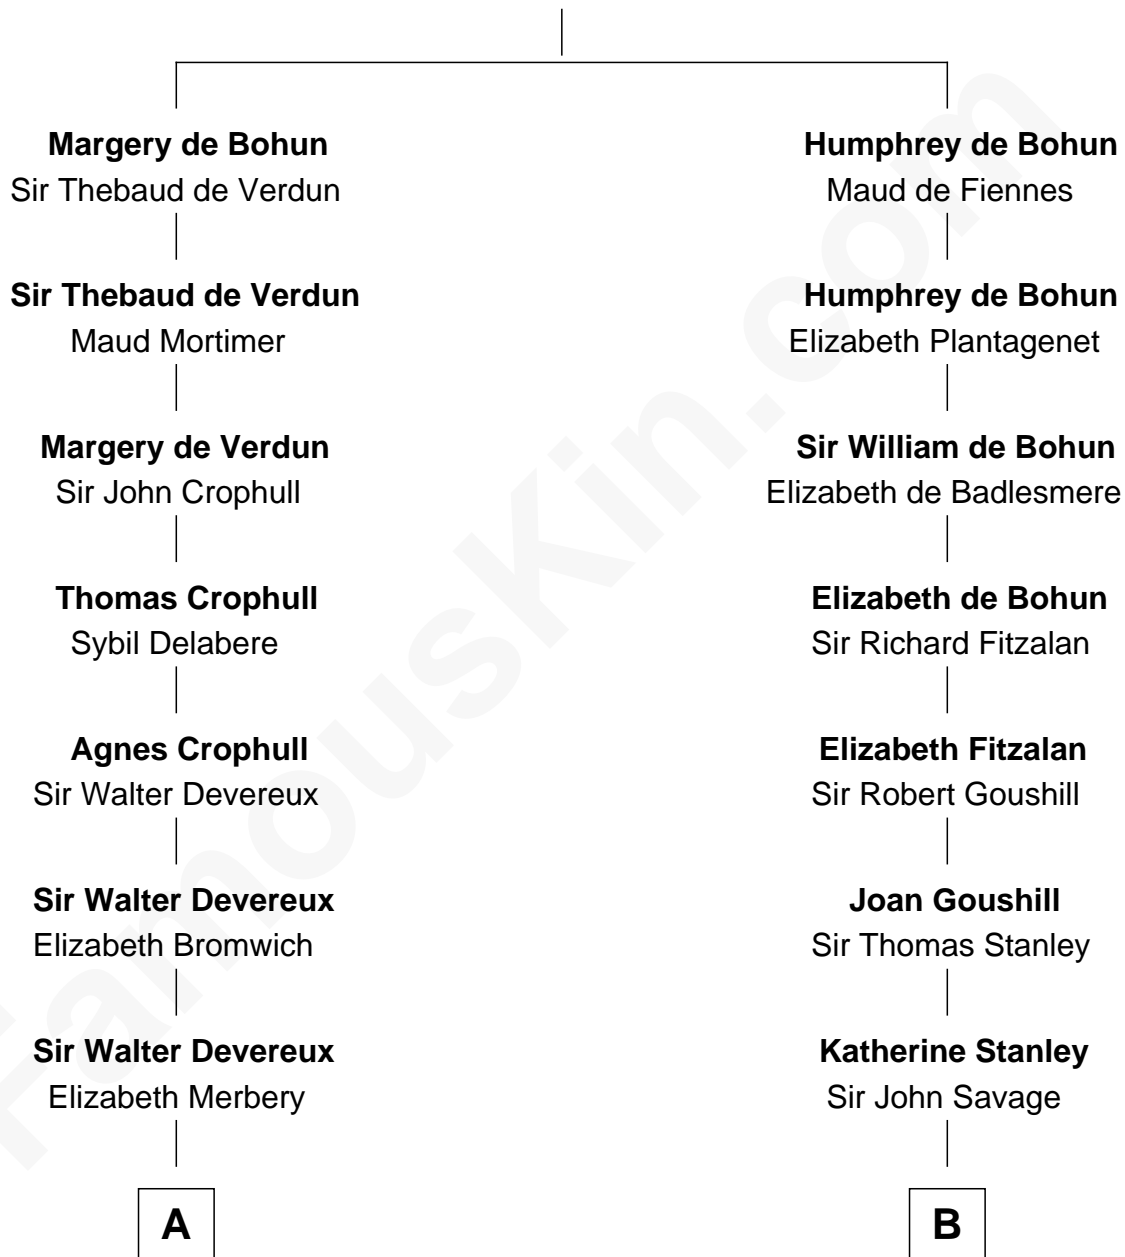

FamousKin.com

Relationship Chart of

George Clinton

4th U.S. Vice President

16th cousin 2 times removed of

Zachary Taylor

12th U.S. President

Sir Humphrey de Bohun

Eleanor de Braiose

C

|
Sarah Dabney Strother

Col. Richard Taylor

|
Zachary Taylor

12th U.S. President

FamousKin.com