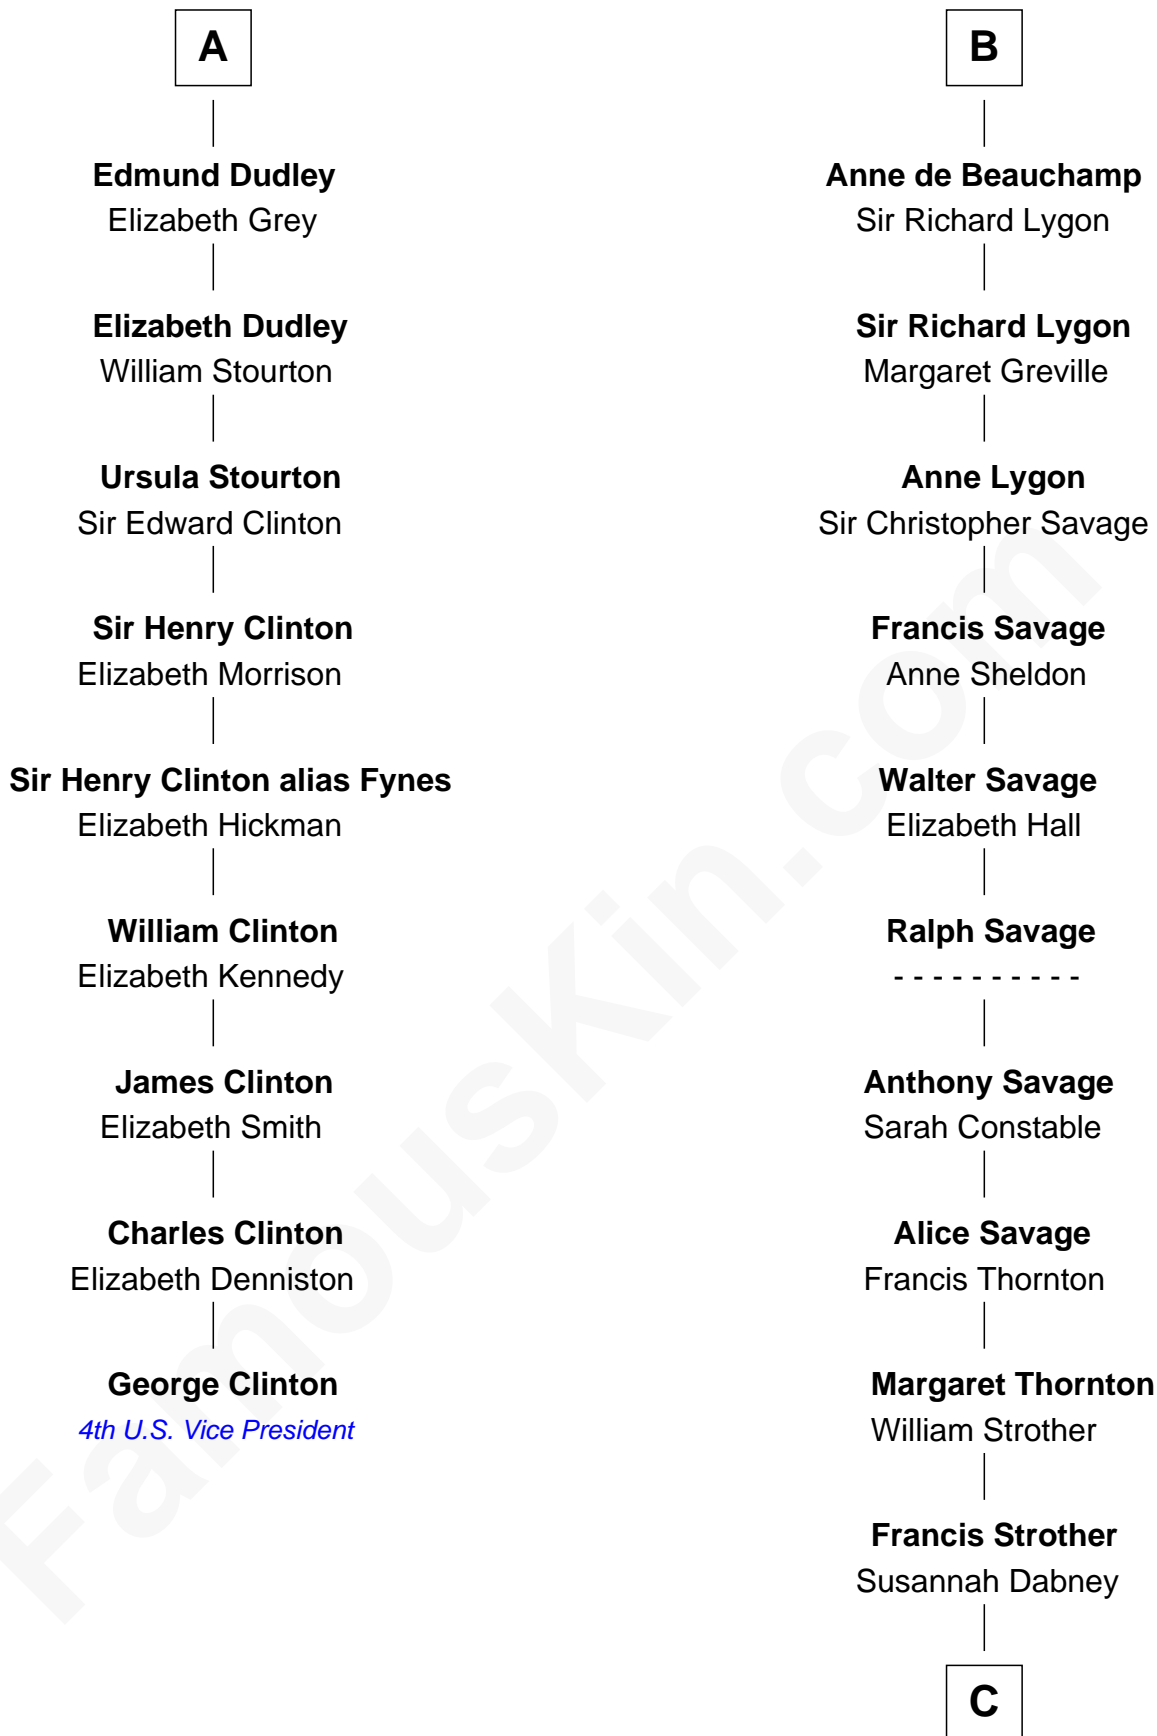

FamousKin.com

Relationship Chart of

George Clinton

4th U.S. Vice President

15th cousin 4 times removed of

Zachary Taylor

12th U.S. President

Sir Hugh le Despencer

Hugh le Despencer

Eleanor de Clare

Sir Edward le Despencer

Anne de Ferrers

Edward Despencer

Elizabeth Burghersh

Margaret Despencer

Robert de Ferrers

Sir Edmund Ferrers

Ellen Roche

Margaret Ferrers

John de Beauchamp

Sir Richard de Beauchamp

Elizabeth Stafford

B

C

William Strother

Sarah Bayly

Sarah Dabney Strother

Col. Richard Taylor

Zachary Taylor

12th U.S. President

FamousKin.com