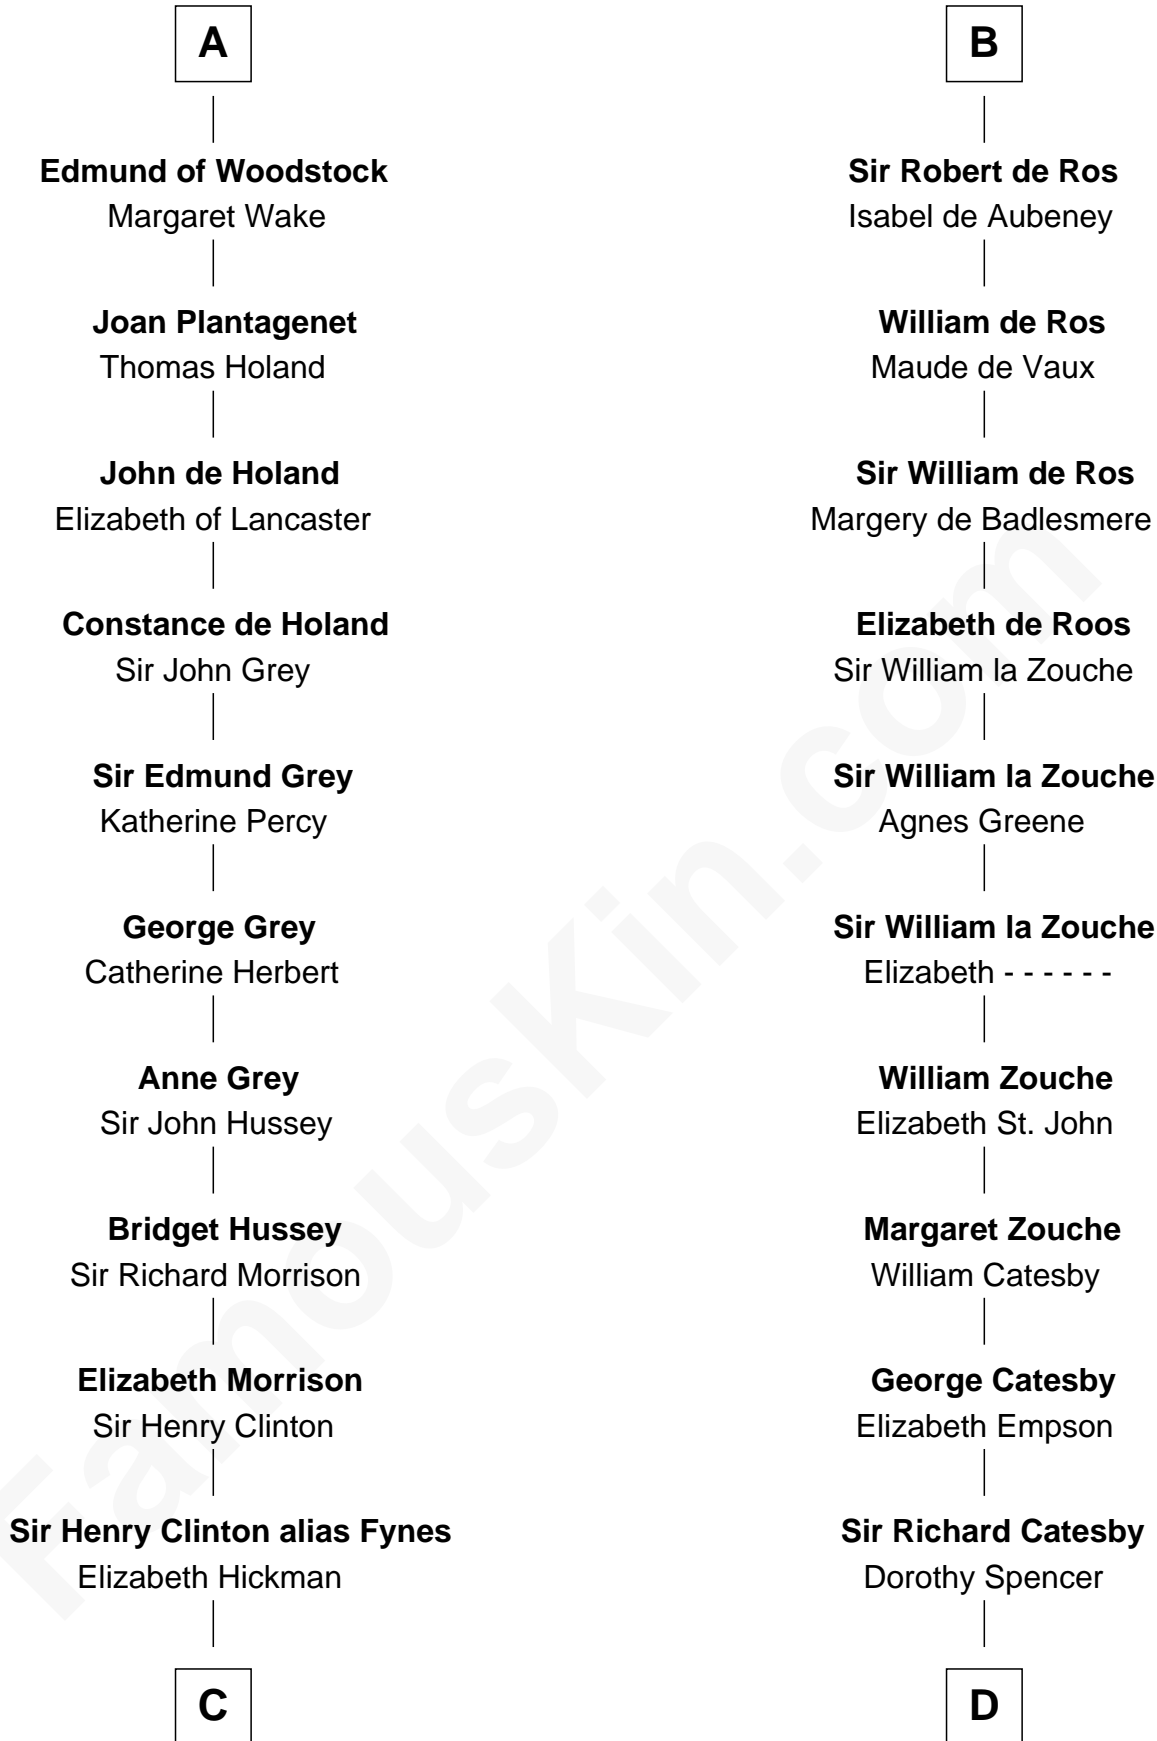

FamousKin.com Relationship Chart of

George Clinton

4th U.S. Vice President

19th cousin 1 time removed of

Robert Catesby

Leader of Gunpowder Plot

Robert I of Normandy

Herleve of Falaise

Lambert II of Lens

Judith of Lens

Waltheof II of Northumbria

Maud of Northumberland

David I, King of Scotland

Henry of Huntingdon

Ada de Warenne

William I, King of Scotland

----- Avenal

Isabel of Scotland

Robert de Ros

Sir William de Ros

Lucy FitzPiers

B

C

William Clinton
Elizabeth Kennedy

James Clinton
Elizabeth Smith

Charles Clinton
Elizabeth Denniston

George Clinton
4th U.S. Vice President

D

William Catesby
Katherine Willington

Sir William Catesby
Anne Throckmorton

Robert Catesby
Leader of Gunpowder Plot