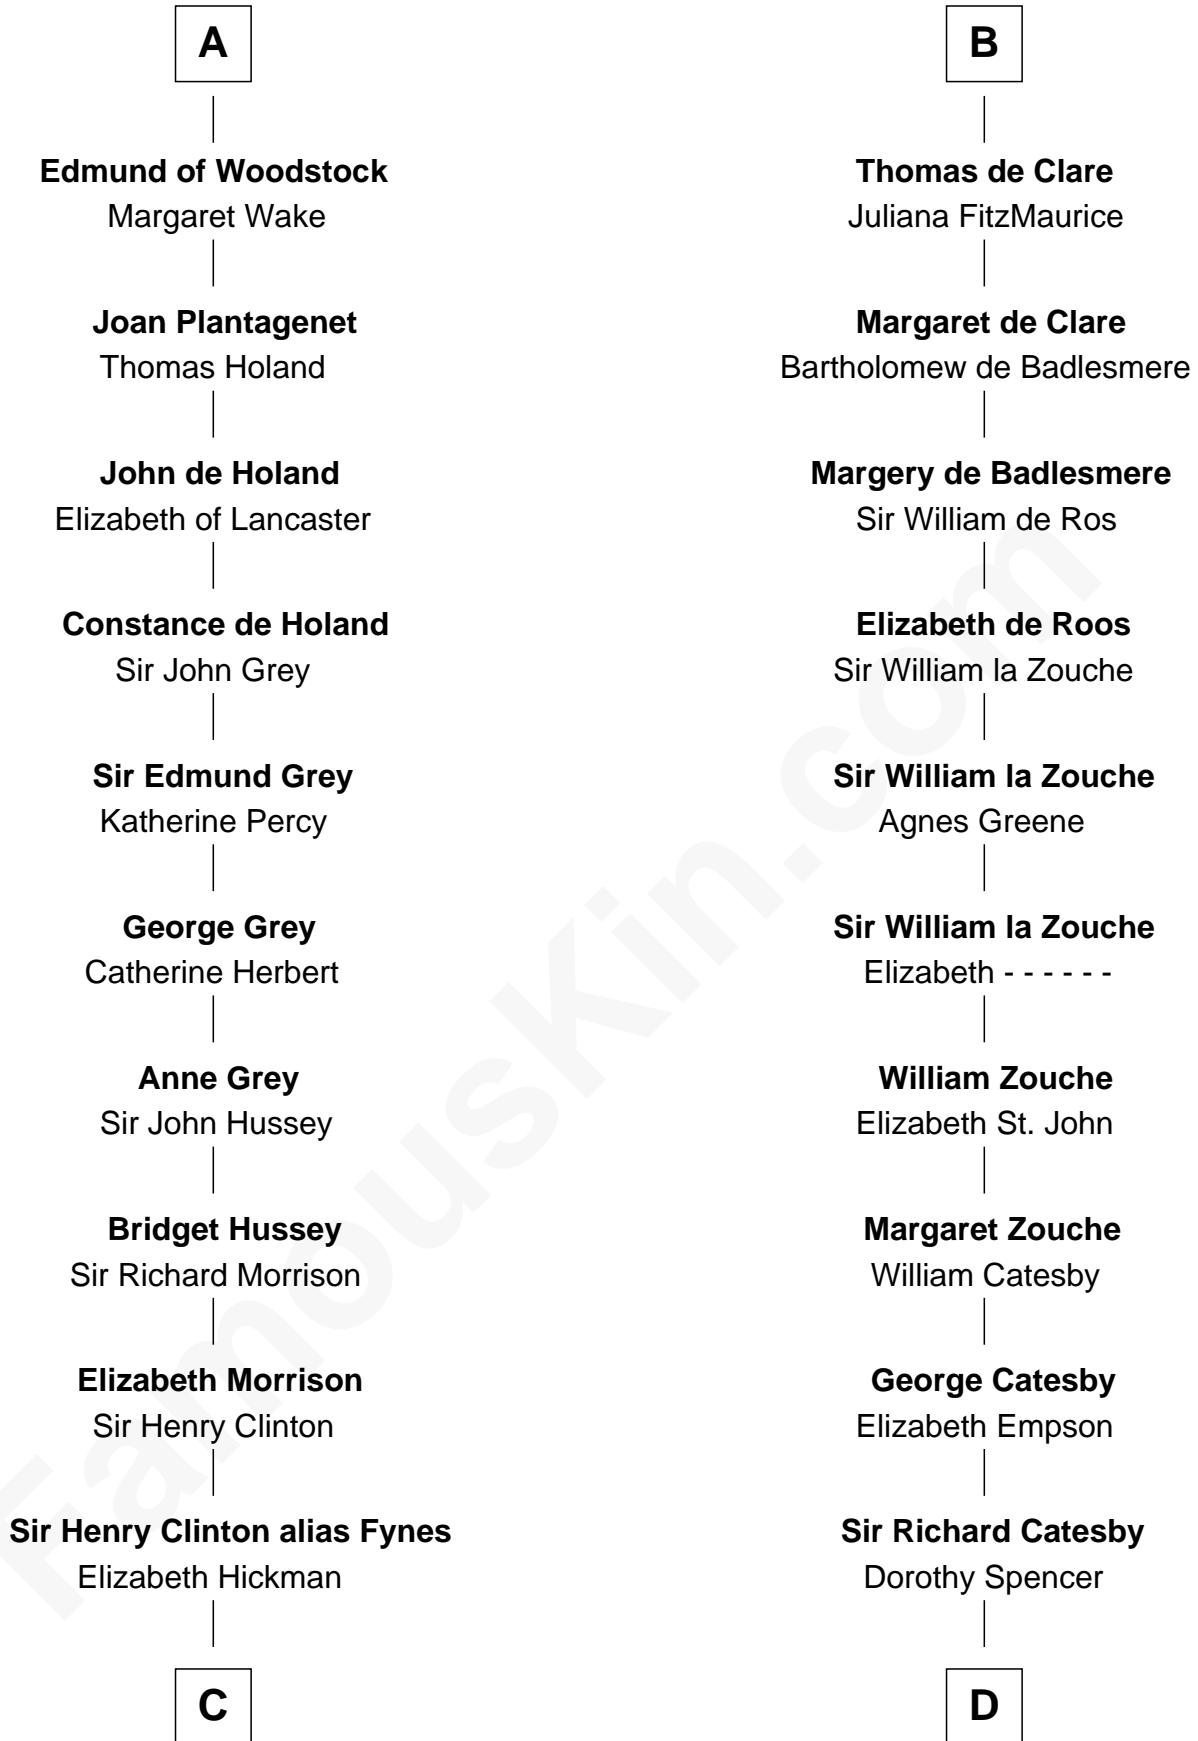

# FamousKin.com Relationship Chart of

**George Clinton**

*4th U.S. Vice President*

19th cousin 1 time removed of

**Robert Catesby**

*Leader of Gunpowder Plot*

**Baudoin V of Flanders**

Adela of France

**Matilda of Flanders**  
William I, King of England

**Henry I, King of England**  
Maud of Scotland

**Maud of England**  
Geoffrey Plantagenet

**Henry II, King of England**  
Eleanor of Aquitaine

**John, King of England**  
Isabelle of Angoulême

**Henry III, King of England**  
Eleanor of Provence

**Edward I, King of England**  
Margaret of France

**A**

**Matilda of Flanders**  
William I, King of England

**Henry I, King of England**  
-----

**Robert of Gloucester**  
Mabel FitzHamon

**William FitzRobert**  
Hawise de Beaumont

**Amice of Gloucester**  
Sir Richard de Clare

**Sir Gilbert de Clare**  
Isabel Marshal

**Sir Richard de Clare**  
Maud de Lacy

**B**

**C**

**William Clinton**  
Elizabeth Kennedy