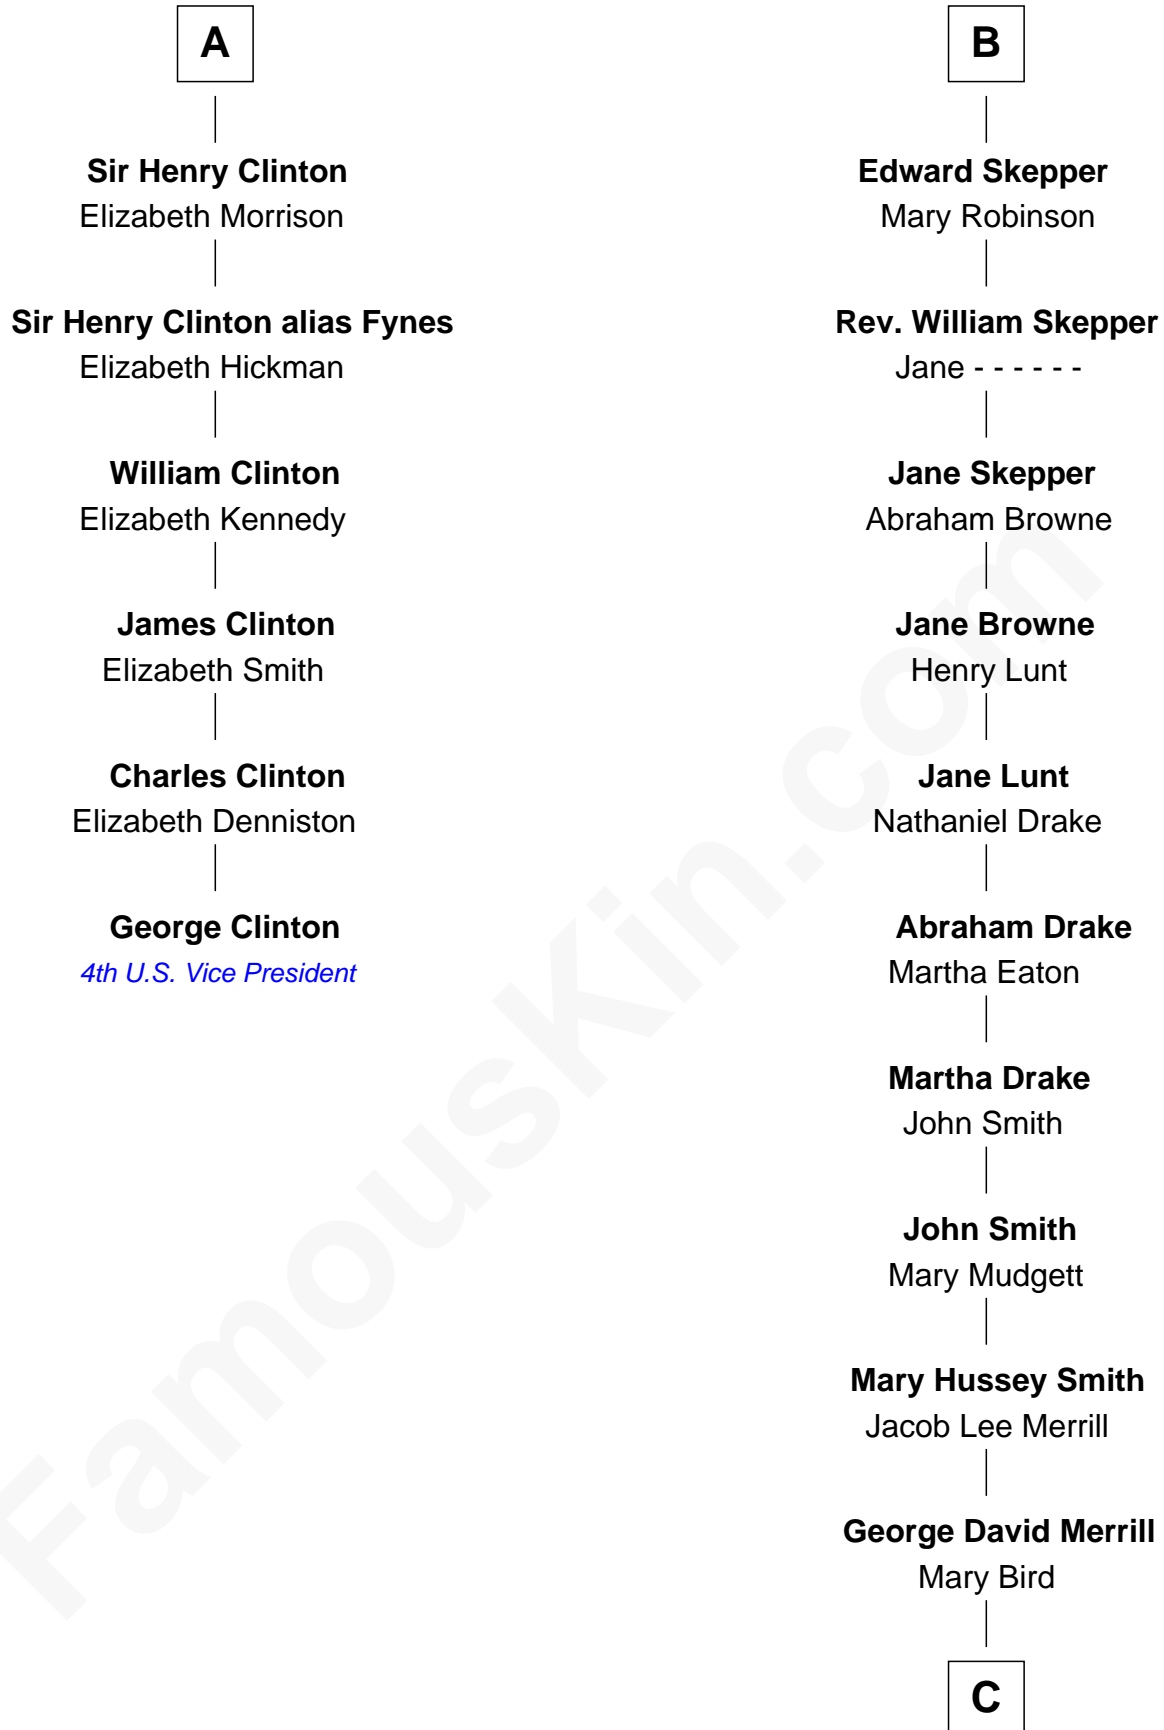

FamousKin.com Relationship Chart of

George Clinton

4th U.S. Vice President

12th cousin 8 times removed of

Meghan Markle

Duchess of Sussex, TV Actress

Sir Philip le Despencer

Elizabeth - - - - -

Edmund Dudley

Elizabeth Grey

Elizabeth Dudley

William Stourton

Ursula Stourton

Sir Edward Clinton

A

Sir Philip le Despencer

Elizabeth de Tibetot

Margery Despencer

Sir Roger Wentworth

Sir Philip Wentworth

Mary Clifford

Elizabeth Wentworth

Sir Martin de la See

Joan de la See

Sir Piers Hildyard

Isabel Hildyard

Ralph Legard

Joan Ledgard

Richard Skepper

B

C

Gertrude May Merrill
Fred George Sanders