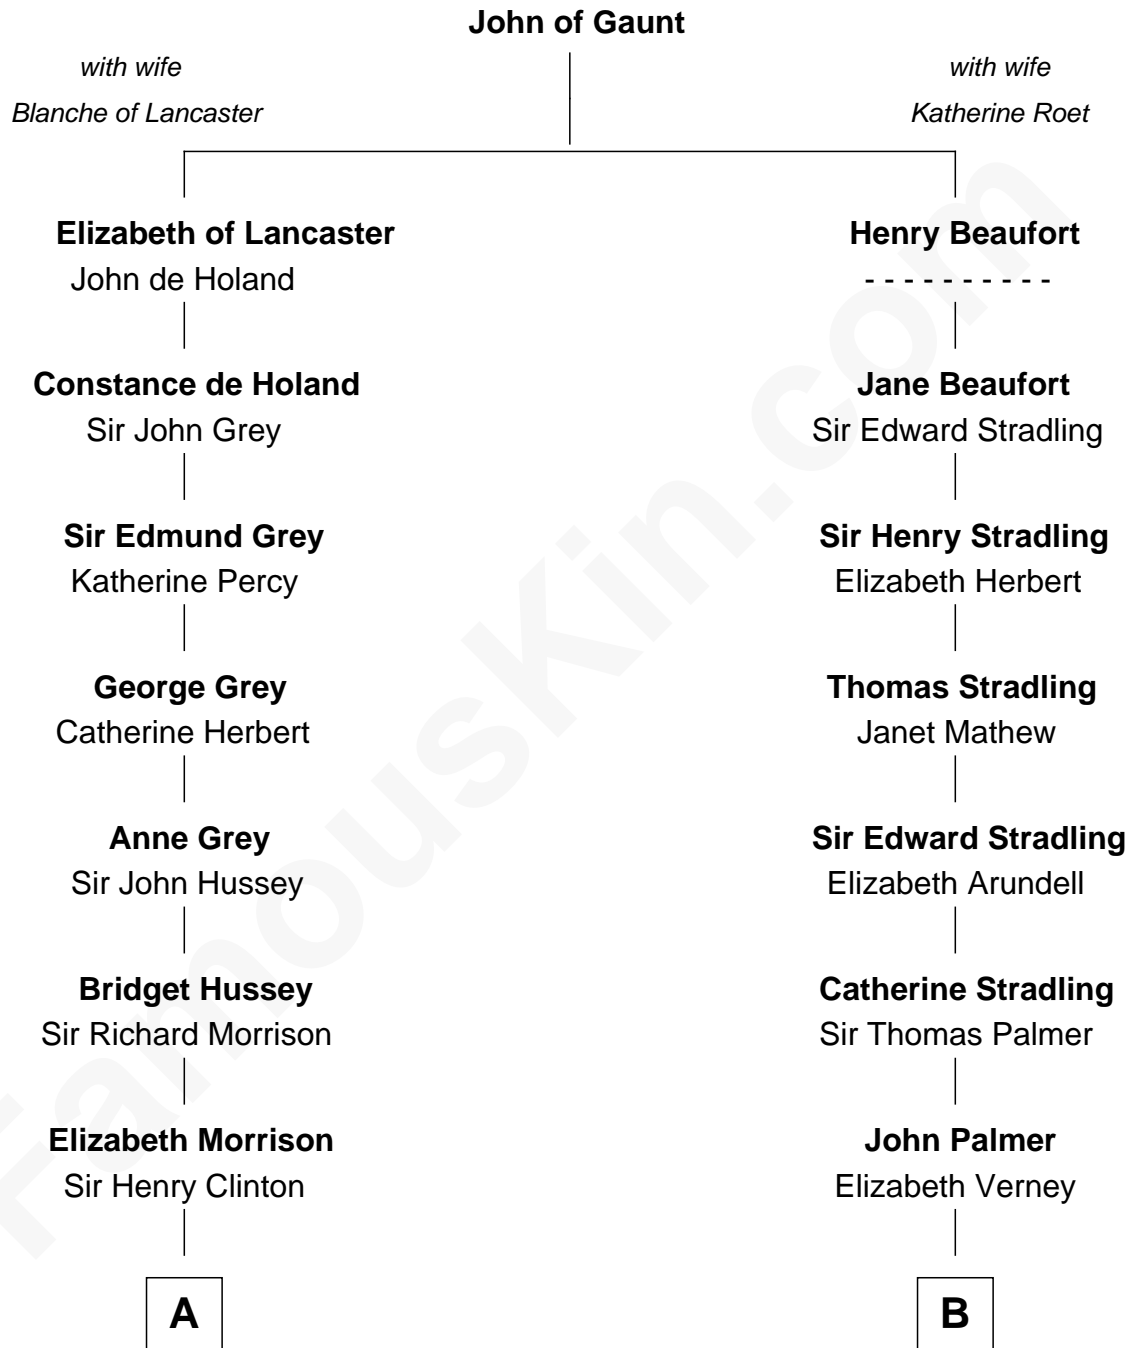

# FamousKin.com Relationship Chart of

**George Clinton**

*4th U.S. Vice President*

11th cousin 7 times removed of

**Harper Lee**

*Author of To Kill a Mockingbird*

C

Frances Cunningham Finch

Amasa Coleman Lee

Harper Lee

*Author of To Kill a Mockingbird*

FamousKin.com