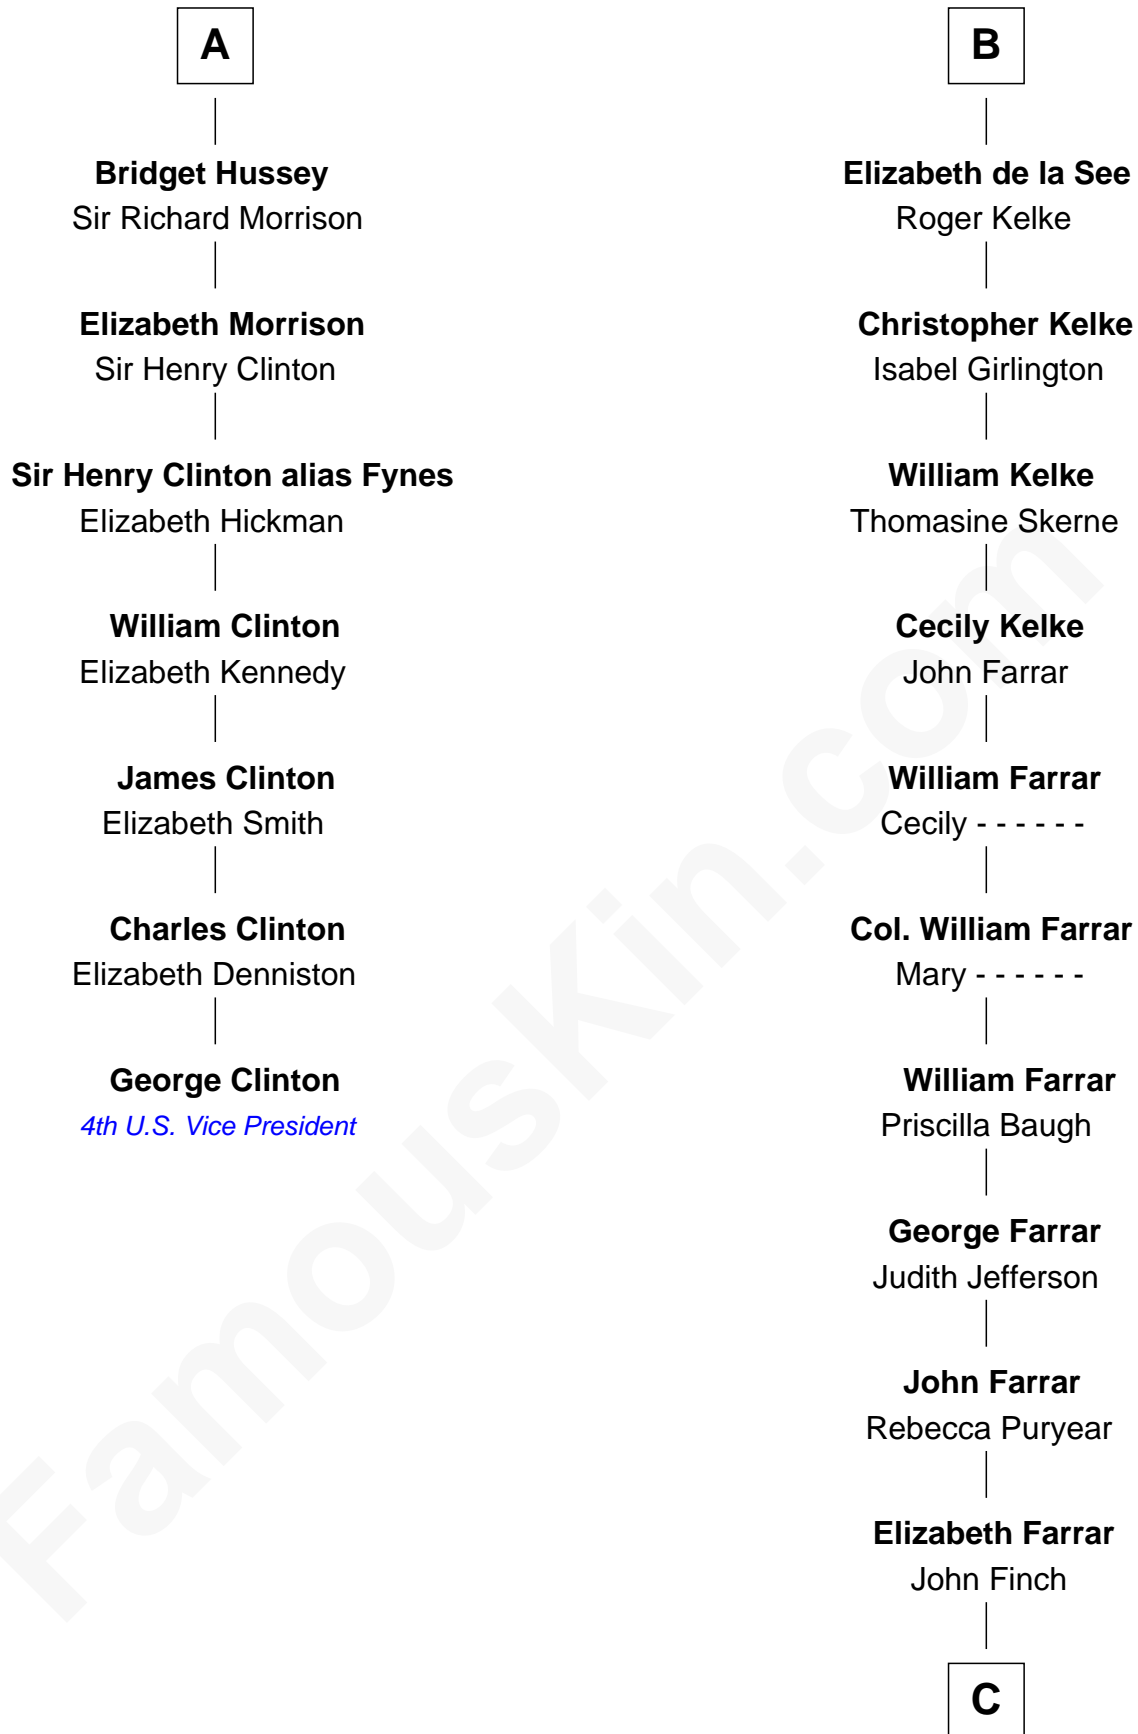

# FamousKin.com Relationship Chart of

**George Clinton**

*4th U.S. Vice President*

13th cousin 8 times removed of

**Harper Lee**

*Author of To Kill a Mockingbird*

**C**

John Farrar Finch

Frances Smith

John Robert Finch

Frances Cunningham

James Cunningham Finch

Ellen Rivers Williams

Frances Cunningham Finch

Amasa Coleman Lee

**Harper Lee**