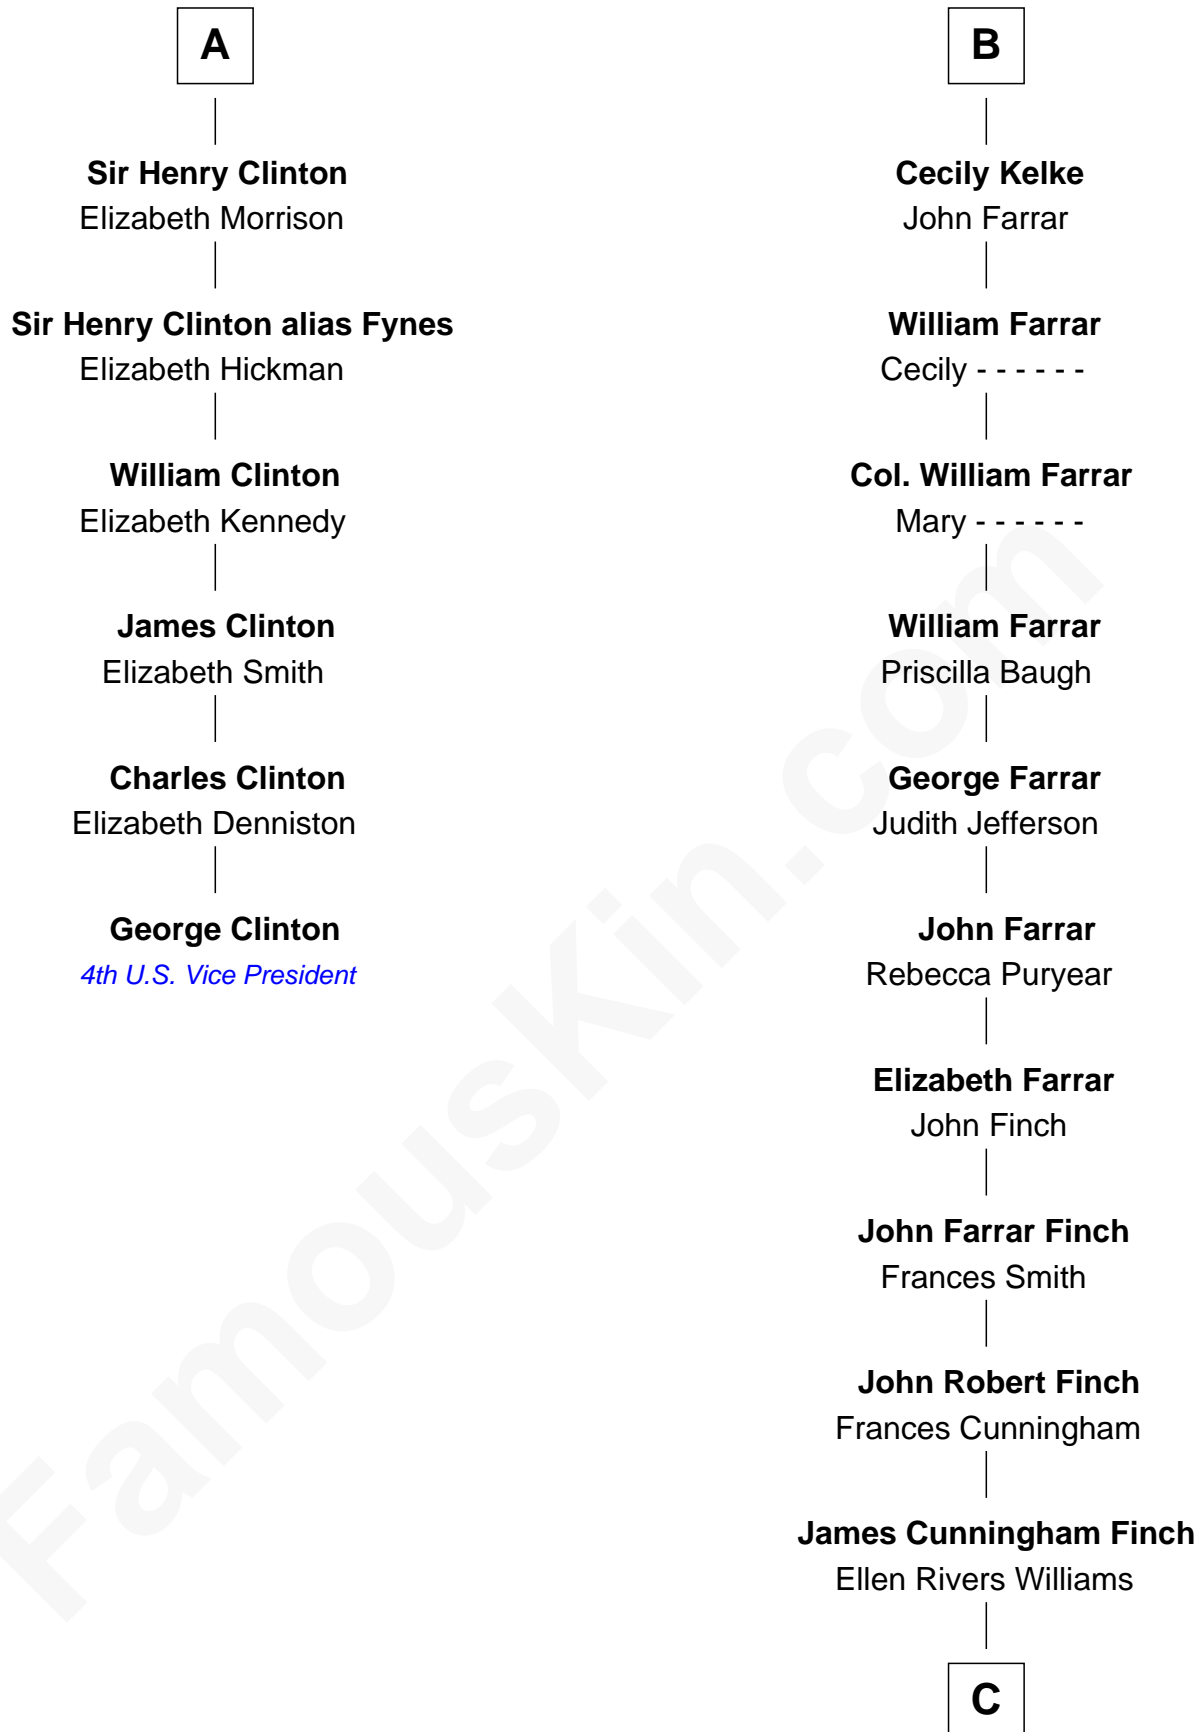

# FamousKin.com Relationship Chart of

**George Clinton**

*4th U.S. Vice President*

12th cousin 6 times removed of

**Harper Lee**

*Author of To Kill a Mockingbird*

**Sir Philip le Despencer**

Elizabeth - - - - -

**Edmund Dudley**

Elizabeth Grey

**Elizabeth Dudley**

William Stourton

**Ursula Stourton**

Sir Edward Clinton

**A**

**Sir Philip le Despencer**

Elizabeth de Tibetot

**Margery Despencer**

Sir Roger Wentworth

**Sir Philip Wentworth**

Mary Clifford

**Elizabeth Wentworth**

Sir Martin de la See

**Elizabeth de la See**

Roger Kelke

**Christopher Kelke**

Isabel Girlington

**William Kelke**

Thomasine Skerne

**B**

**C**

—  
**Frances Cunningham Finch**