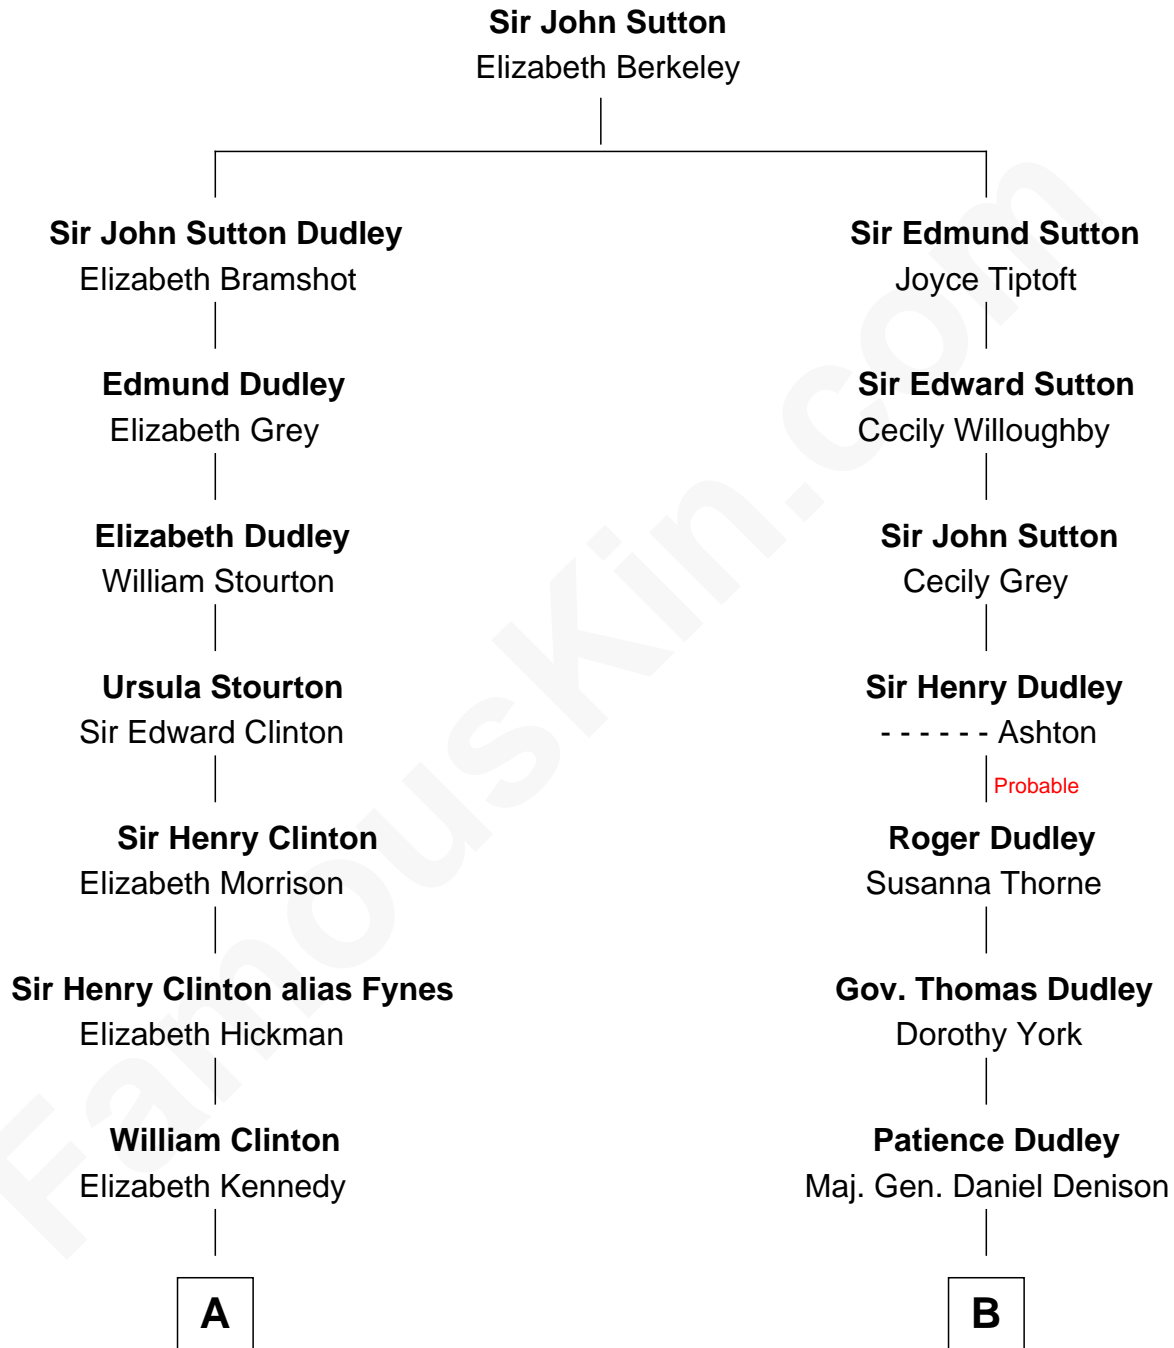

# FamousKin.com Relationship Chart of

**George Clinton**

*4th U.S. Vice President*

9th cousin 9 times removed of

**John Cena**

*Movie Actor and WWE Pro Wrestler*

C

Carol Frances Lupien

John Joseph Cena

**John Cena**

*Actor and Pro Wrestler*

FamousKin.com