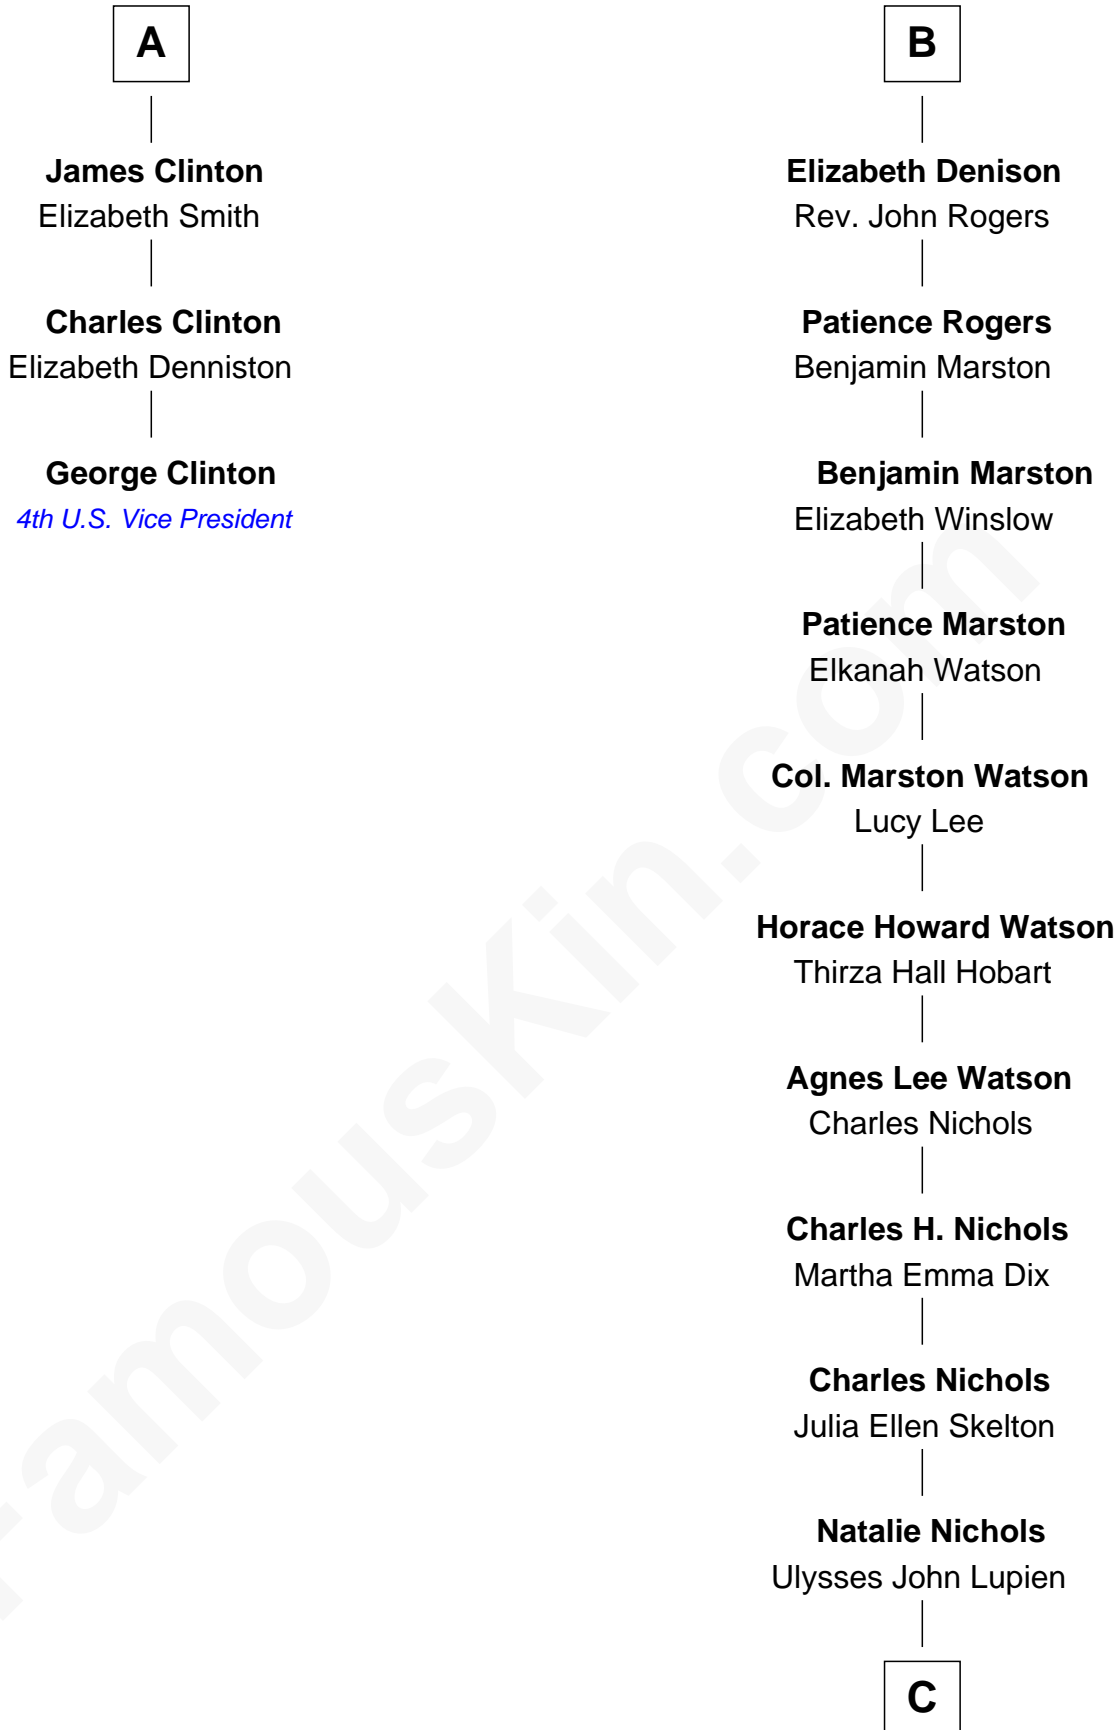

# FamousKin.com Relationship Chart of

**George Clinton**

*4th U.S. Vice President*

9th cousin 9 times removed of

**John Cena**

*Movie Actor and WWE Pro Wrestler*

C

Carol Frances Lupien