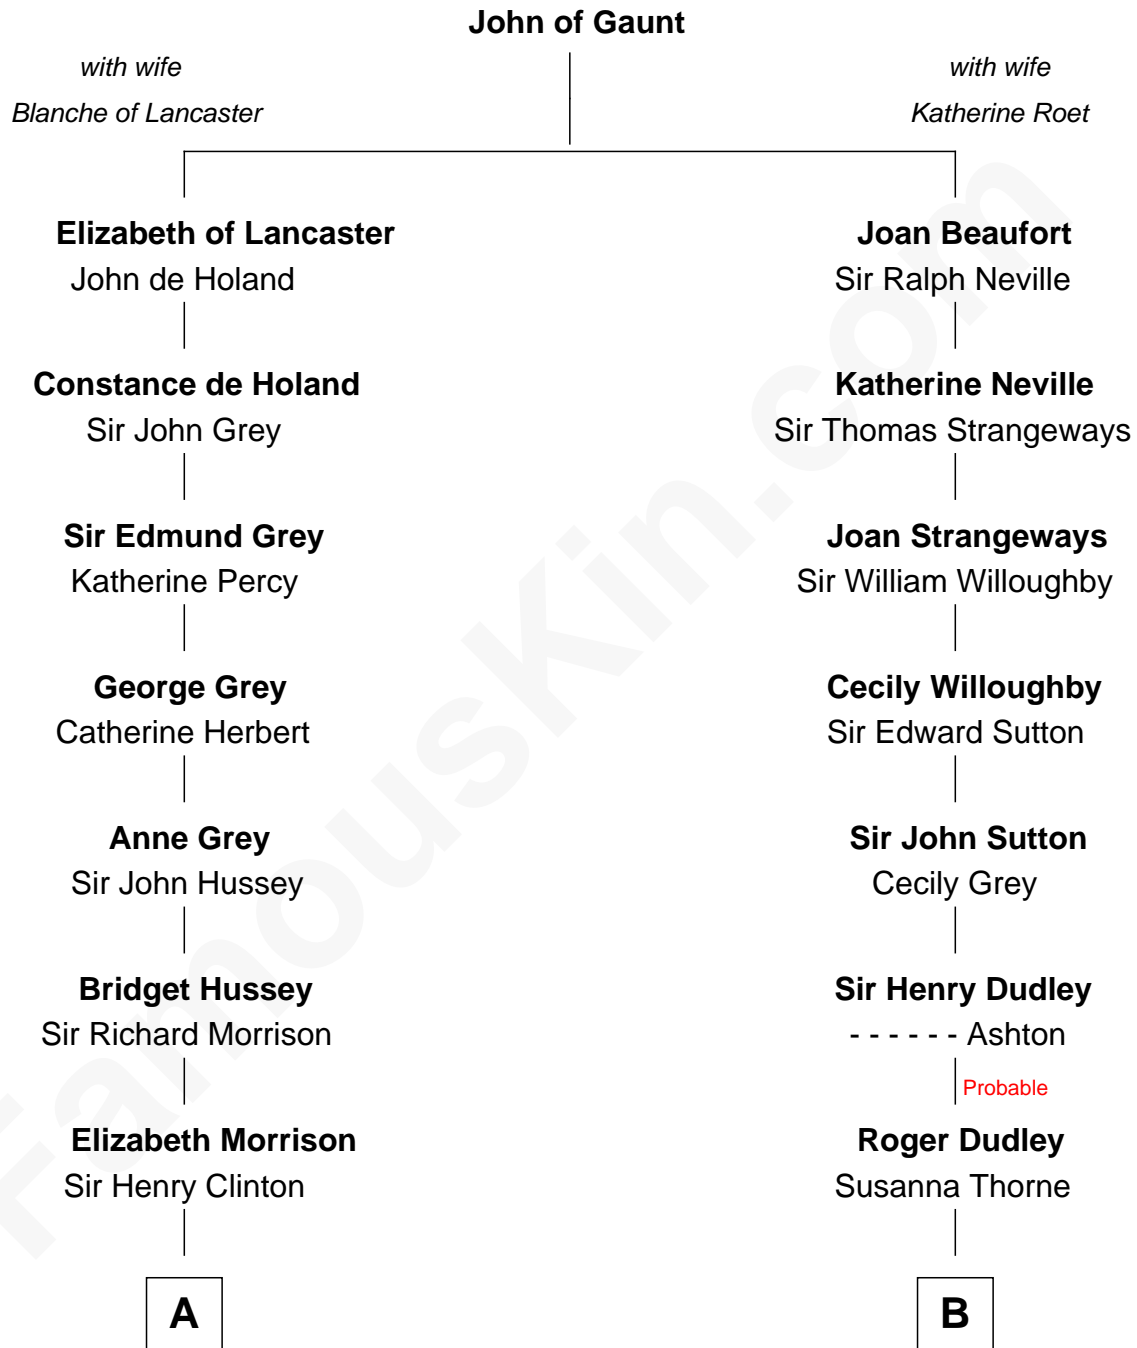

FamousKin.com Relationship Chart of

George Clinton

4th U.S. Vice President

11th cousin 9 times removed of

John Cena

Movie Actor and WWE Pro Wrestler

C

Charles Nichols
Julia Ellen Skelton