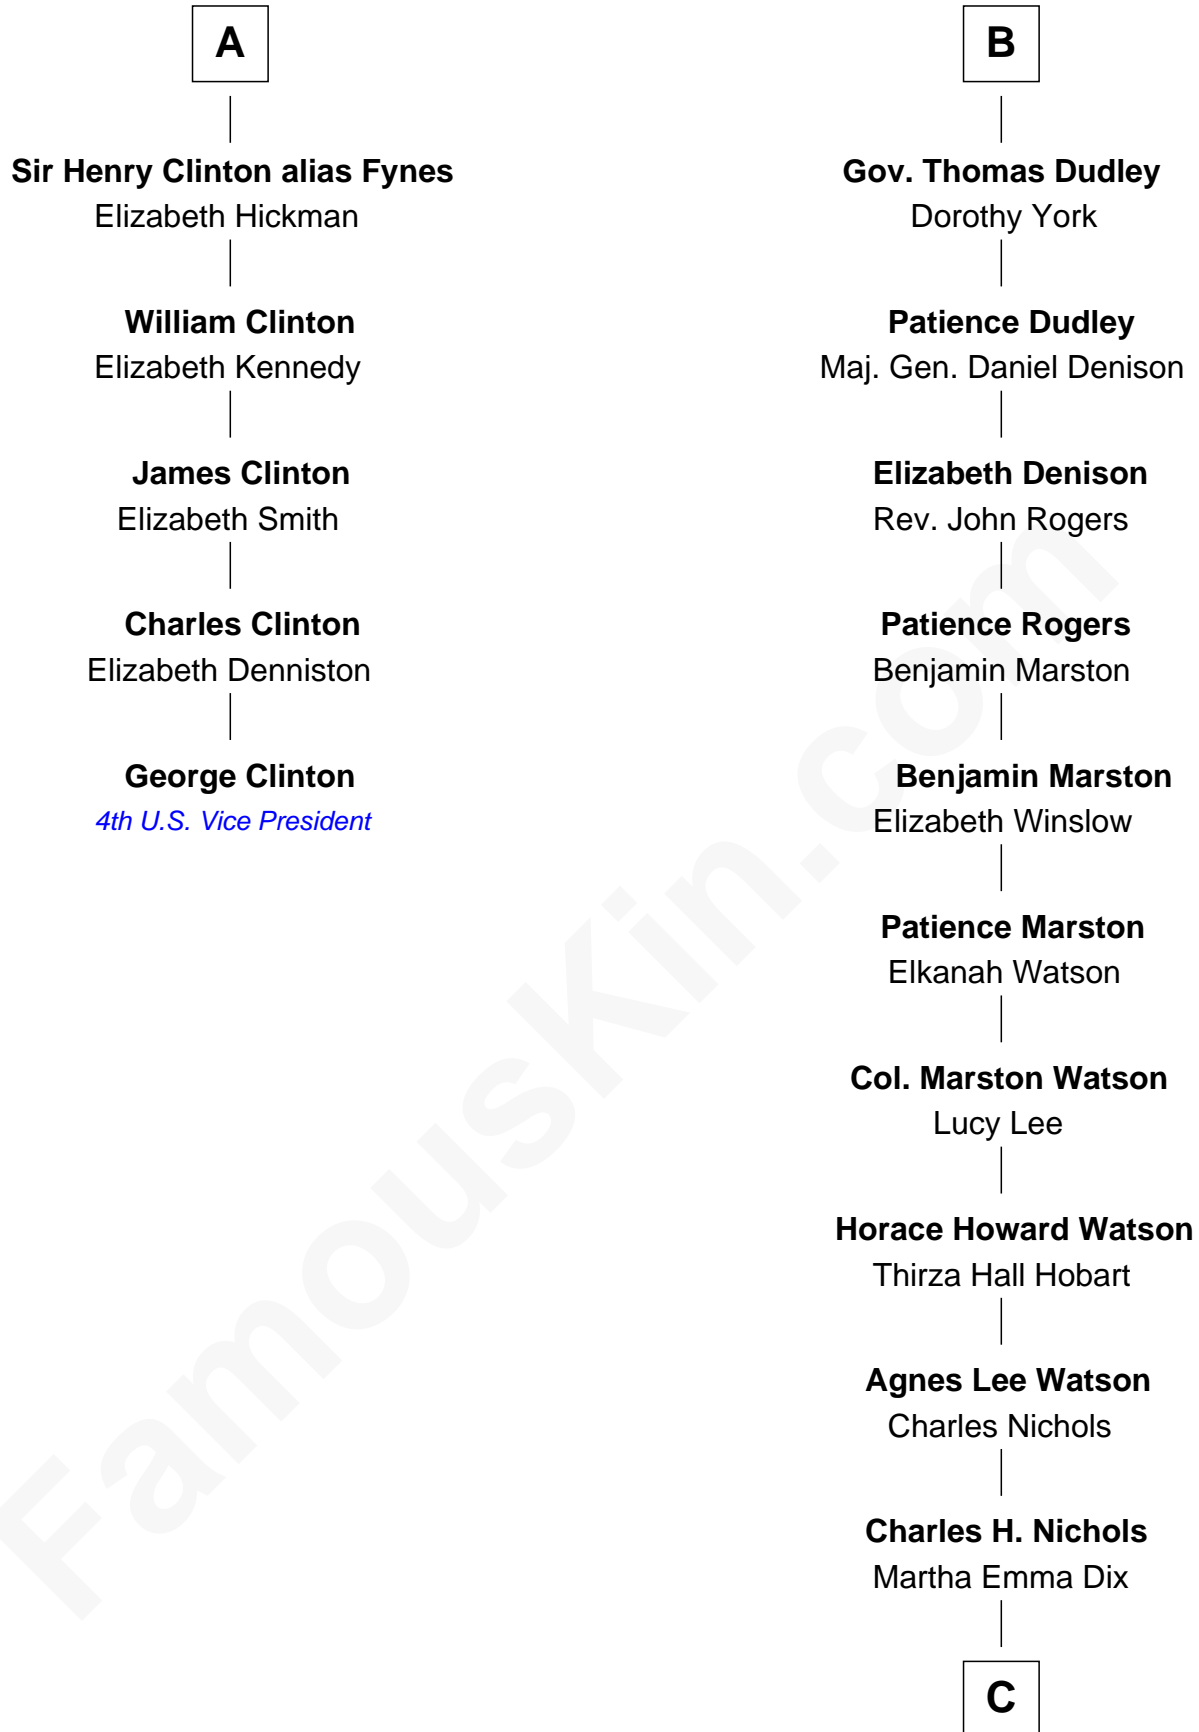

FamousKin.com Relationship Chart of

George Clinton

4th U.S. Vice President

11th cousin 9 times removed of

John Cena

Movie Actor and WWE Pro Wrestler

C

Charles Nichols
Julia Ellen Skelton