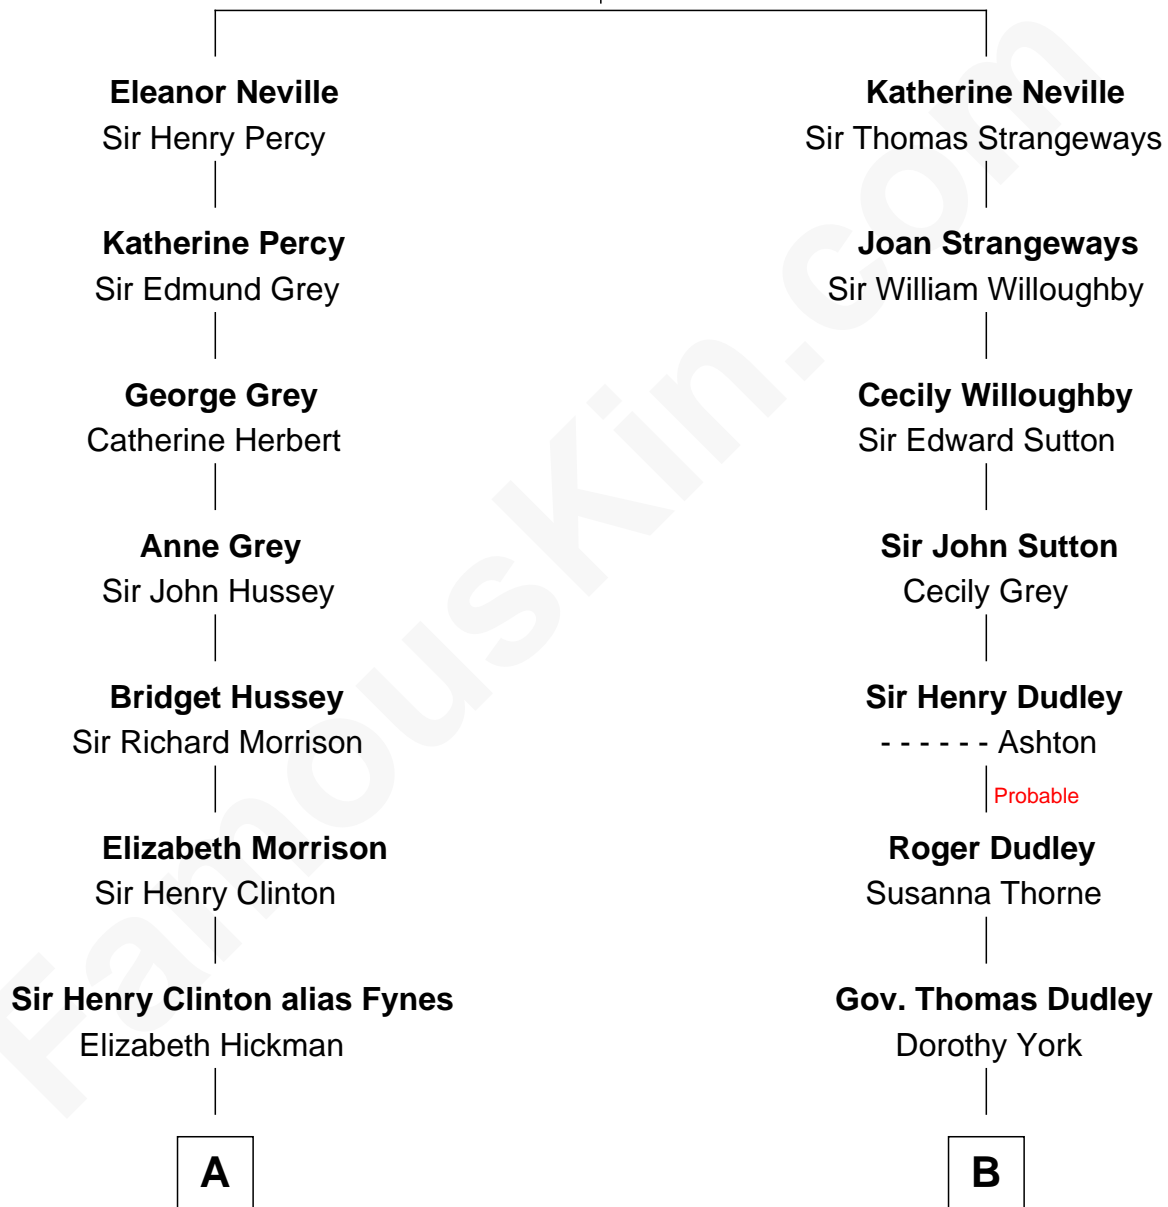

FamousKin.com Relationship Chart of

George Clinton

4th U.S. Vice President

10th cousin 9 times removed of

John Cena

Movie Actor and WWE Pro Wrestler

Sir Ralph Neville

Joan Beaufort

C

Natalie Nichols

Ulysses John Lupien

Carol Frances Lupien

John Joseph Cena

John Cena

Actor and Pro Wrestler

FamousKin.com