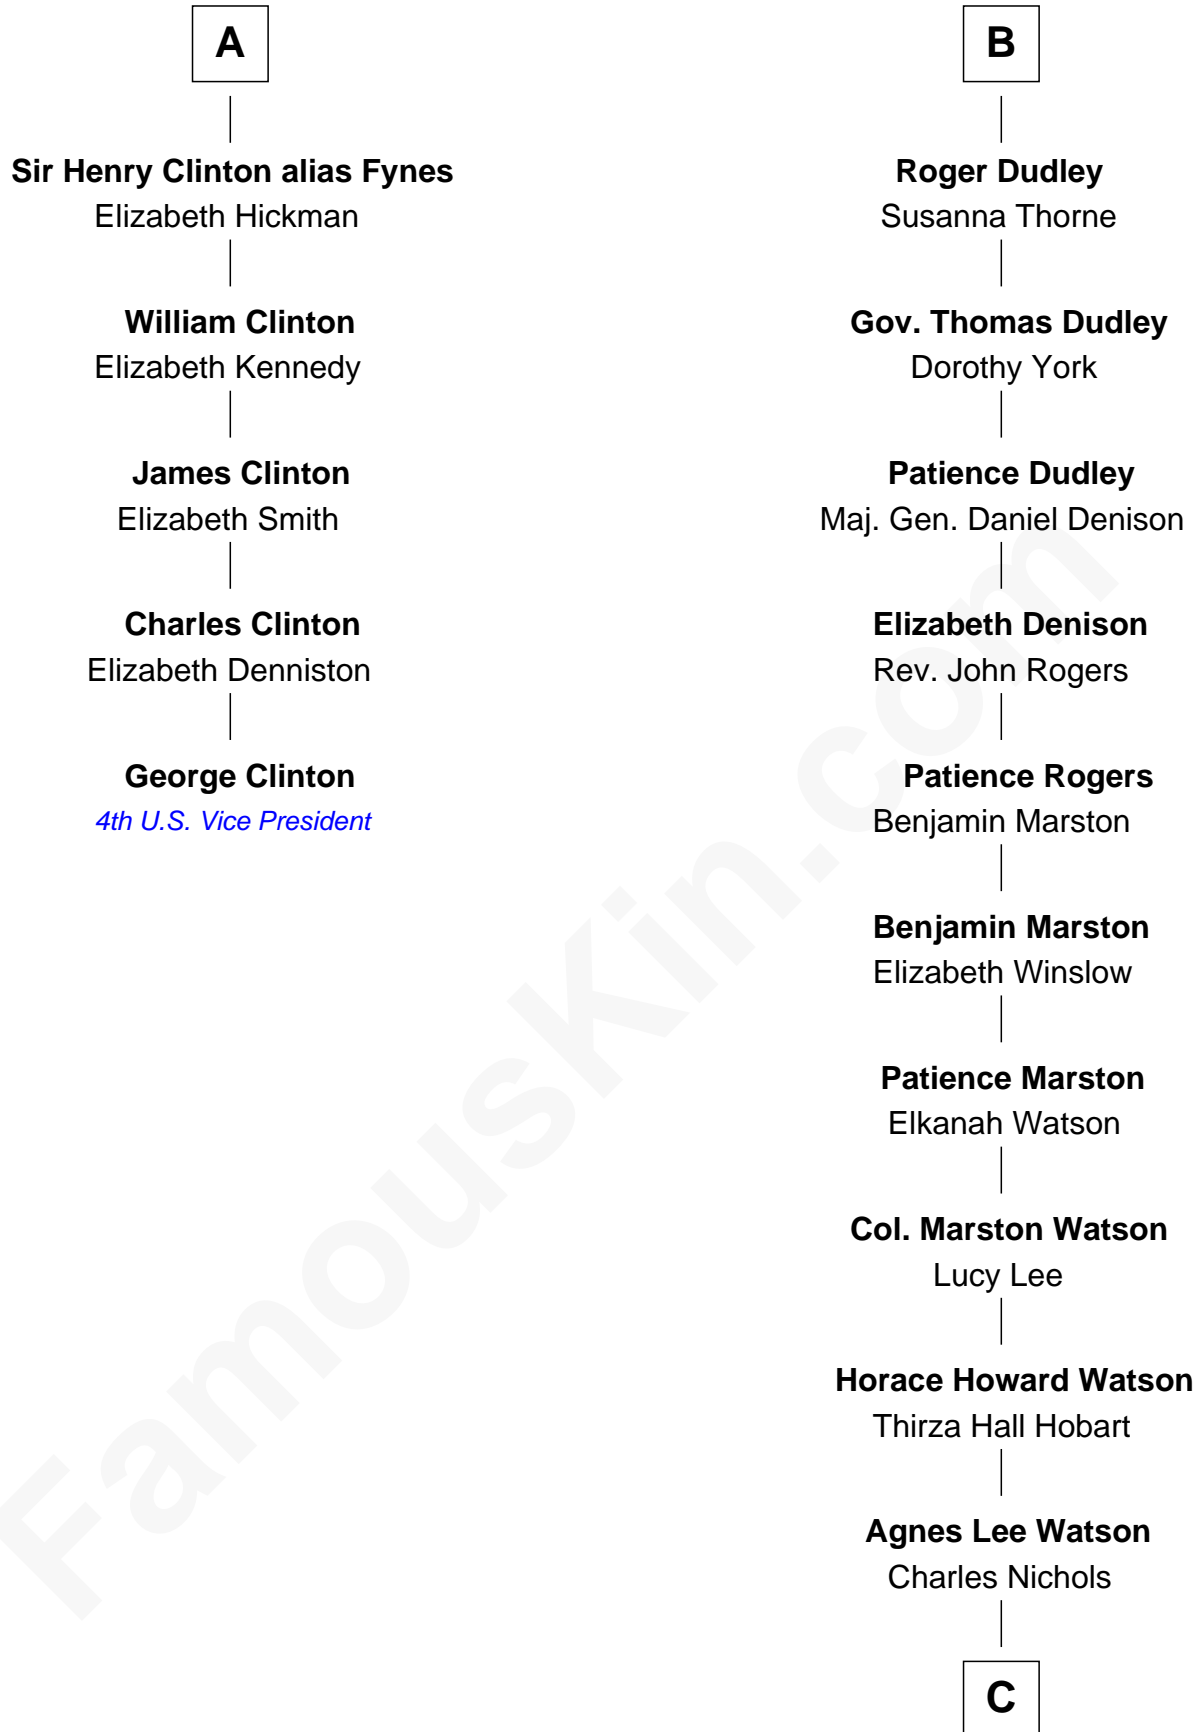

# FamousKin.com Relationship Chart of

**George Clinton**

*4th U.S. Vice President*

11th cousin 10 times removed of

**John Cena**

*Movie Actor and WWE Pro Wrestler*

**Thomas Holand**  
Joan Plantagenet

**John de Holand**  
Elizabeth of Lancaster

**Bridget Hussey**

Sir Richard Morrison

**Elizabeth Morrison**

Sir Henry Clinton

**A**

**Sir Thomas de Holand**

Alice Fitzalan

**Eleanor Holand**

Edward Cherleton

**Joyce Cherleton**

Sir John Tiptoft

**Joyce Tiptoft**

Sir Edmund Sutton

**Sir Edward Sutton**

Cecily Willoughby

**Sir John Sutton**

Cecily Grey

**Sir Henry Dudley**

----- Ashton

Probable

**B**

**C**

**Charles H. Nichols**

Martha Emma Dix