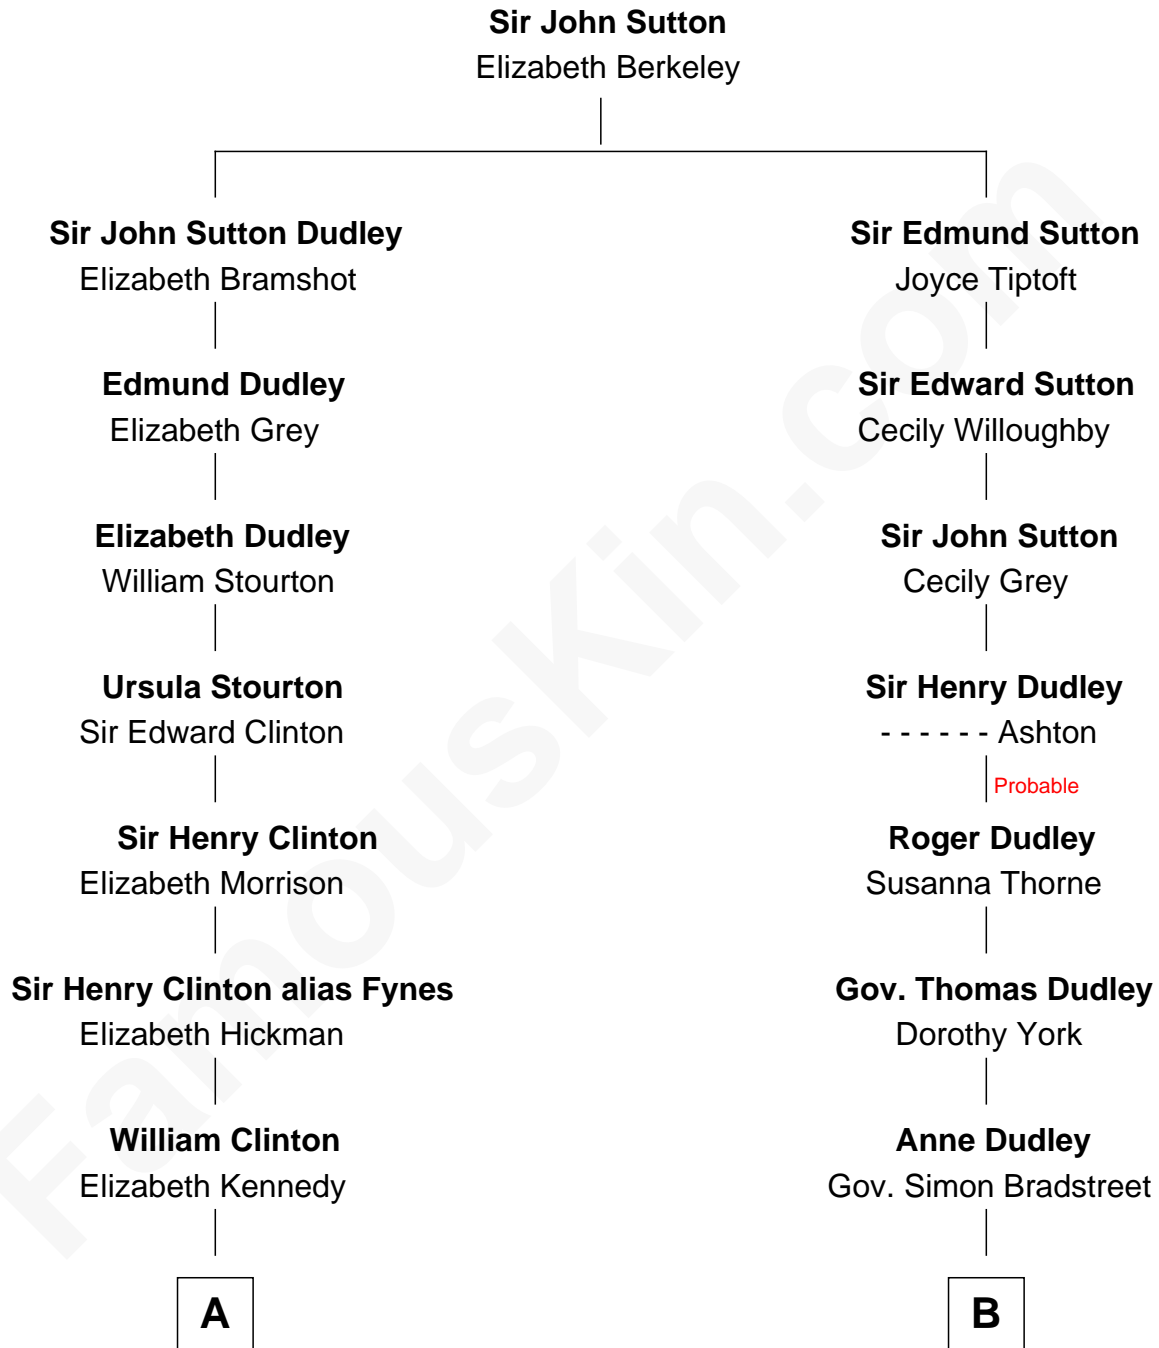

# FamousKin.com Relationship Chart of

**George Clinton**

*4th U.S. Vice President*

9th cousin 7 times removed of

**J. K. Simmons**

*TV and Movie Actor*

**A**

**James Clinton**  
Elizabeth Smith

**Charles Clinton**  
Elizabeth Denniston

**George Clinton**  
*4th U.S. Vice President*

**B**

**John Bradstreet**  
Sarah Perkins

**Mercy Bradstreet**  
John Hazen

**Daniel Hazen**  
Rachel Schritchfield

**Ziba Hazen**  
Katrina Sharp

**Jacob Hazen**  
Jane B. Mitchell

**Sedgwick Russell Hazen**  
Mary Isabelle Barr

**Lewis Jacob Hazen**  
Emma Broaddus Lewis

**Ruth Hazen**  
Col. Ralph Archibald Kimble

**Patricia Kimble**  
Dr. Donald William Simmons