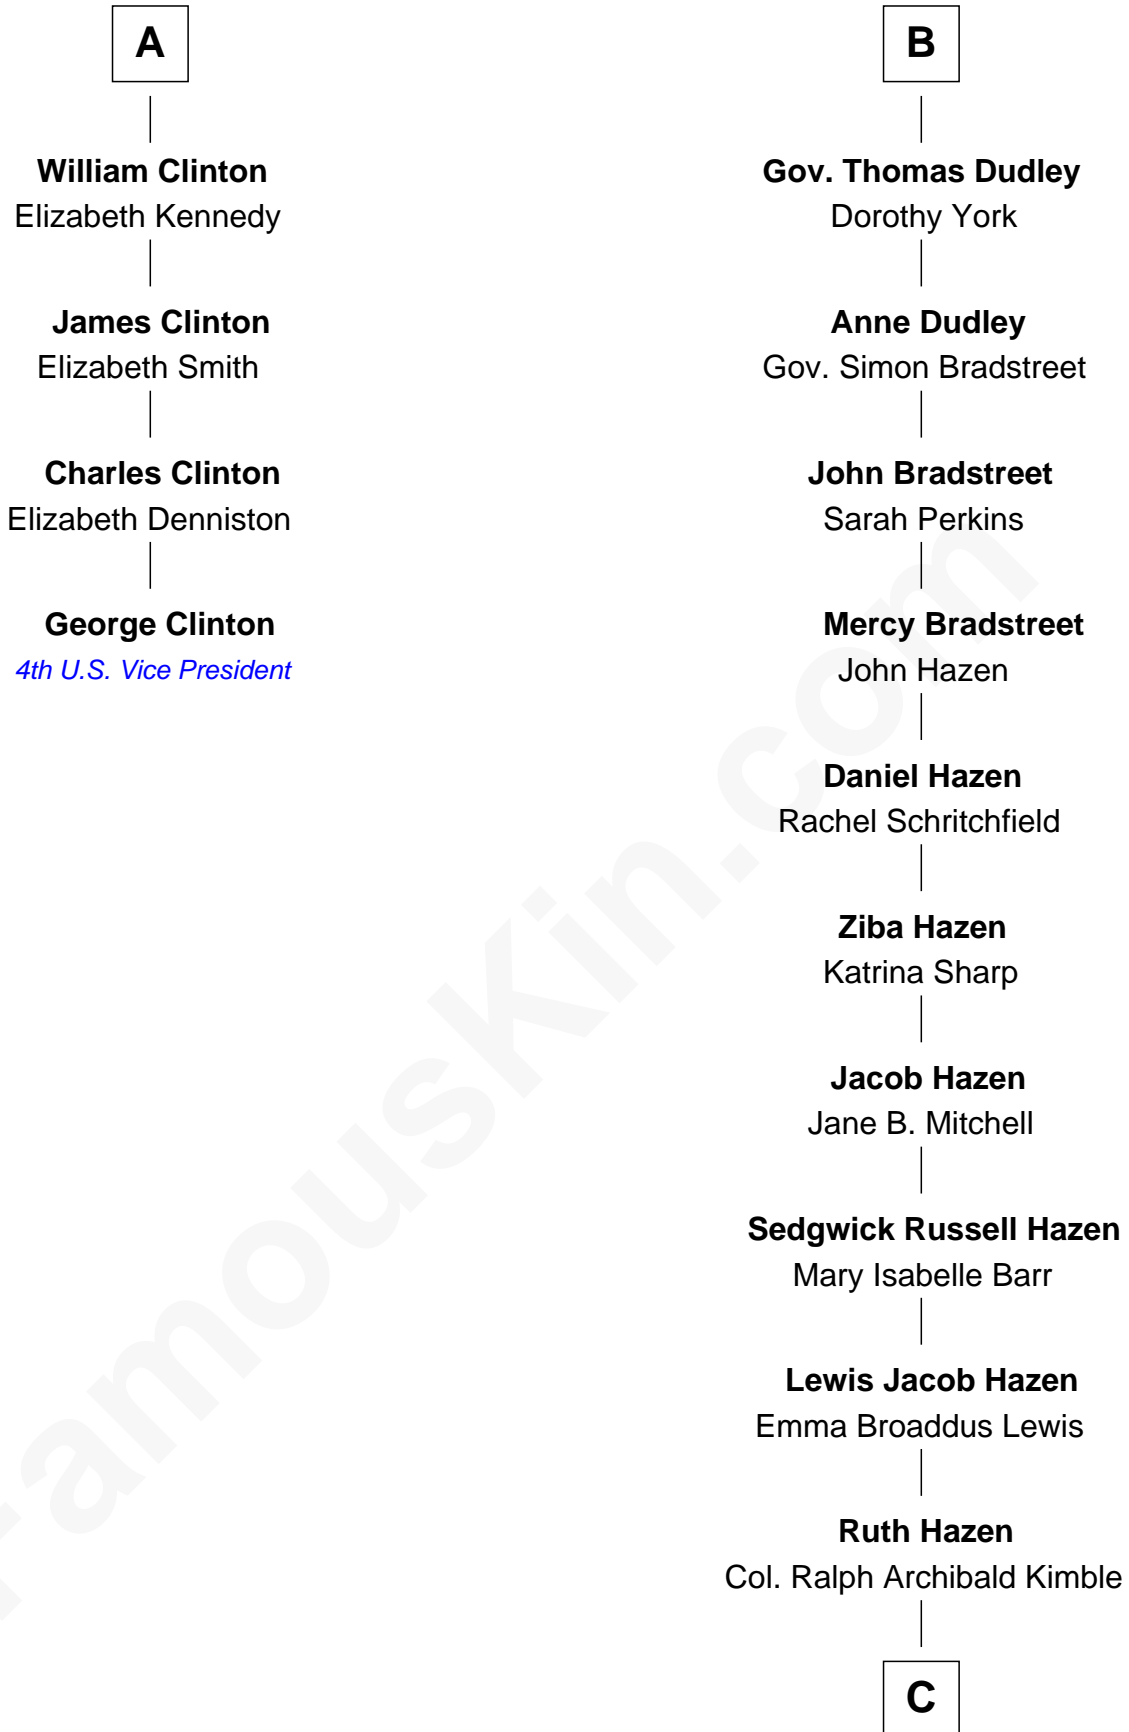

# FamousKin.com Relationship Chart of

**George Clinton**

*4th U.S. Vice President*

10th cousin 8 times removed of

**J. K. Simmons**

*TV and Movie Actor*

**Sir Reynold Grey**

Margaret de Ros

C

**Patricia Kimble**

Dr. Donald William Simmons

**J. K. Simmons**

*TV and Movie Actor*

FamousKin.com