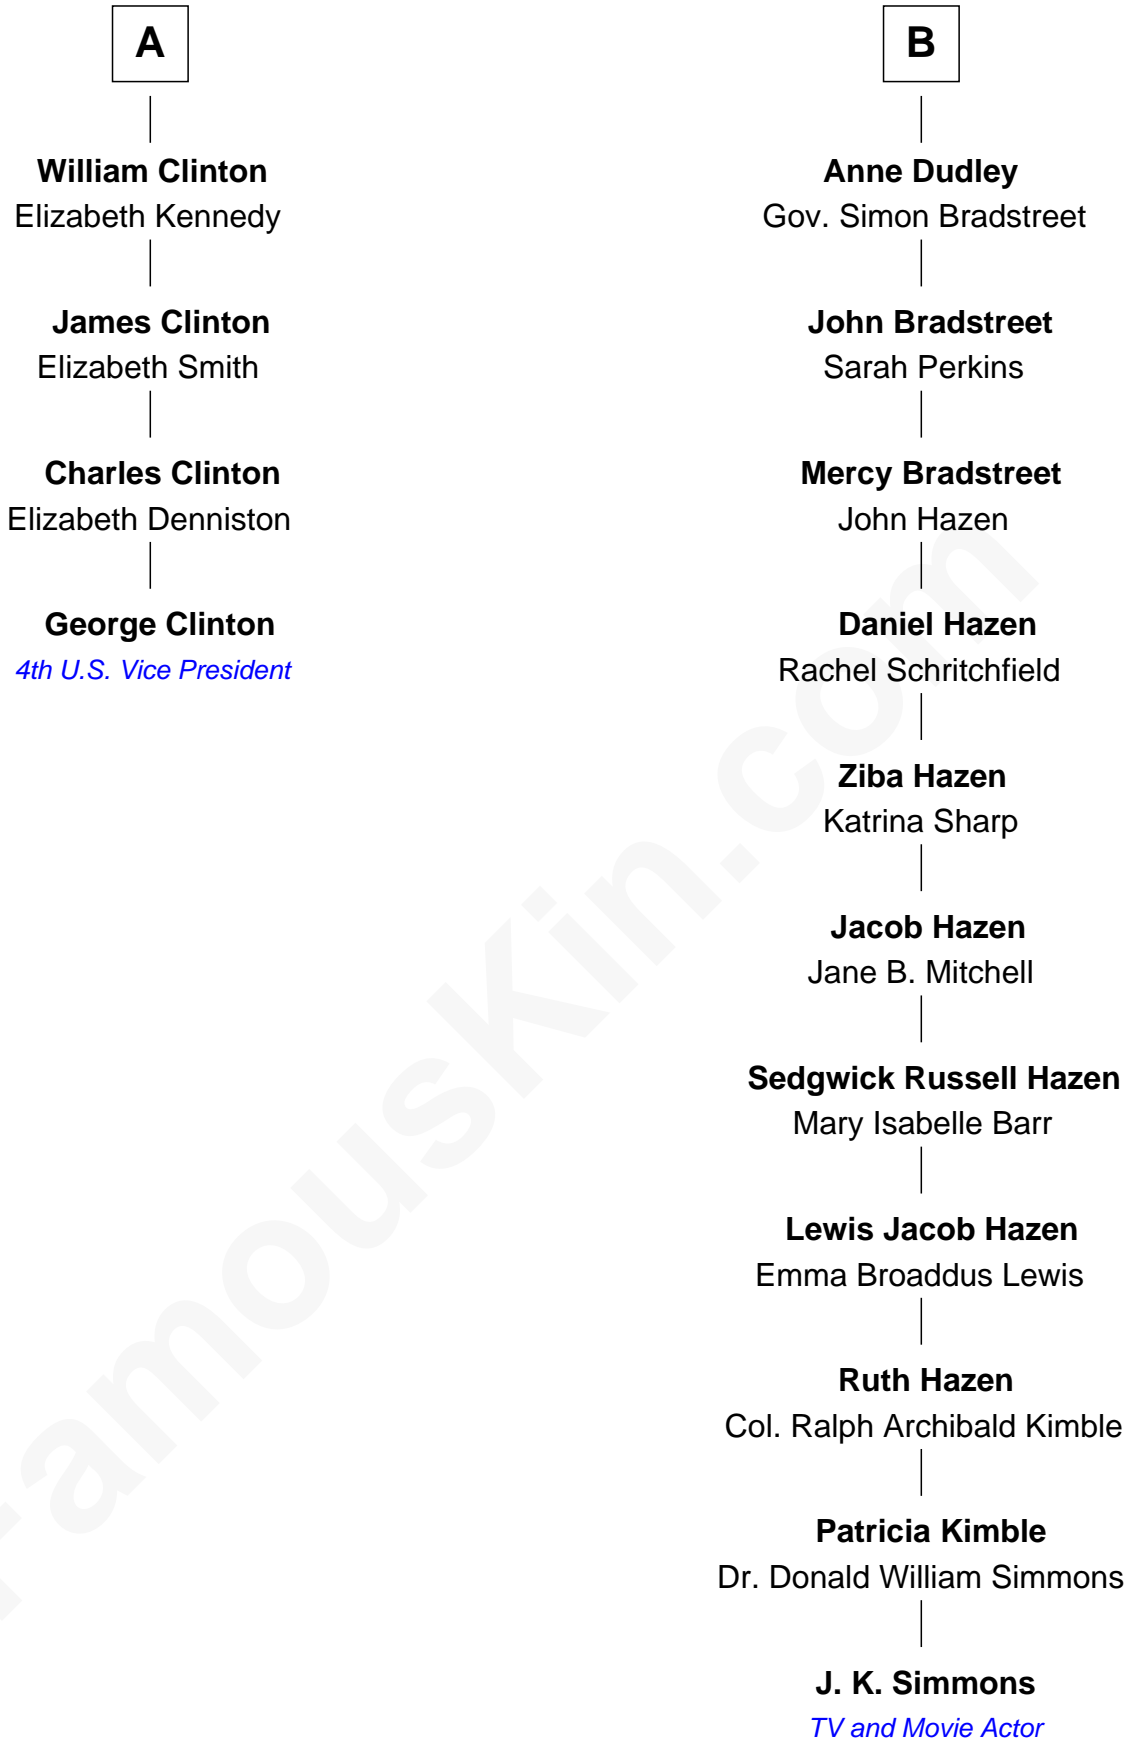

FamousKin.com Relationship Chart of

George Clinton

4th U.S. Vice President

10th cousin 7 times removed of

J. K. Simmons

TV and Movie Actor

Sir Ralph Neville

Joan Beaufort

Eleanor Neville

Sir Henry Percy

Katherine Percy

Sir Edmund Grey

George Grey

Catherine Herbert

Anne Grey

Sir John Hussey

Sir Thomas Strangeways

Joan Strangeways

Sir William Willoughby

Cecily Willoughby

Sir Edward Sutton

Sir John Sutton

Cecily Grey

Sir Henry Dudley

----- Ashton

Probable

Roger Dudley

Susanna Thorne

Gov. Thomas Dudley

Dorothy York

B

J. K. Simmons photo by [Gordon Correll/gdcgraphics](#) (CC BY 2.0)