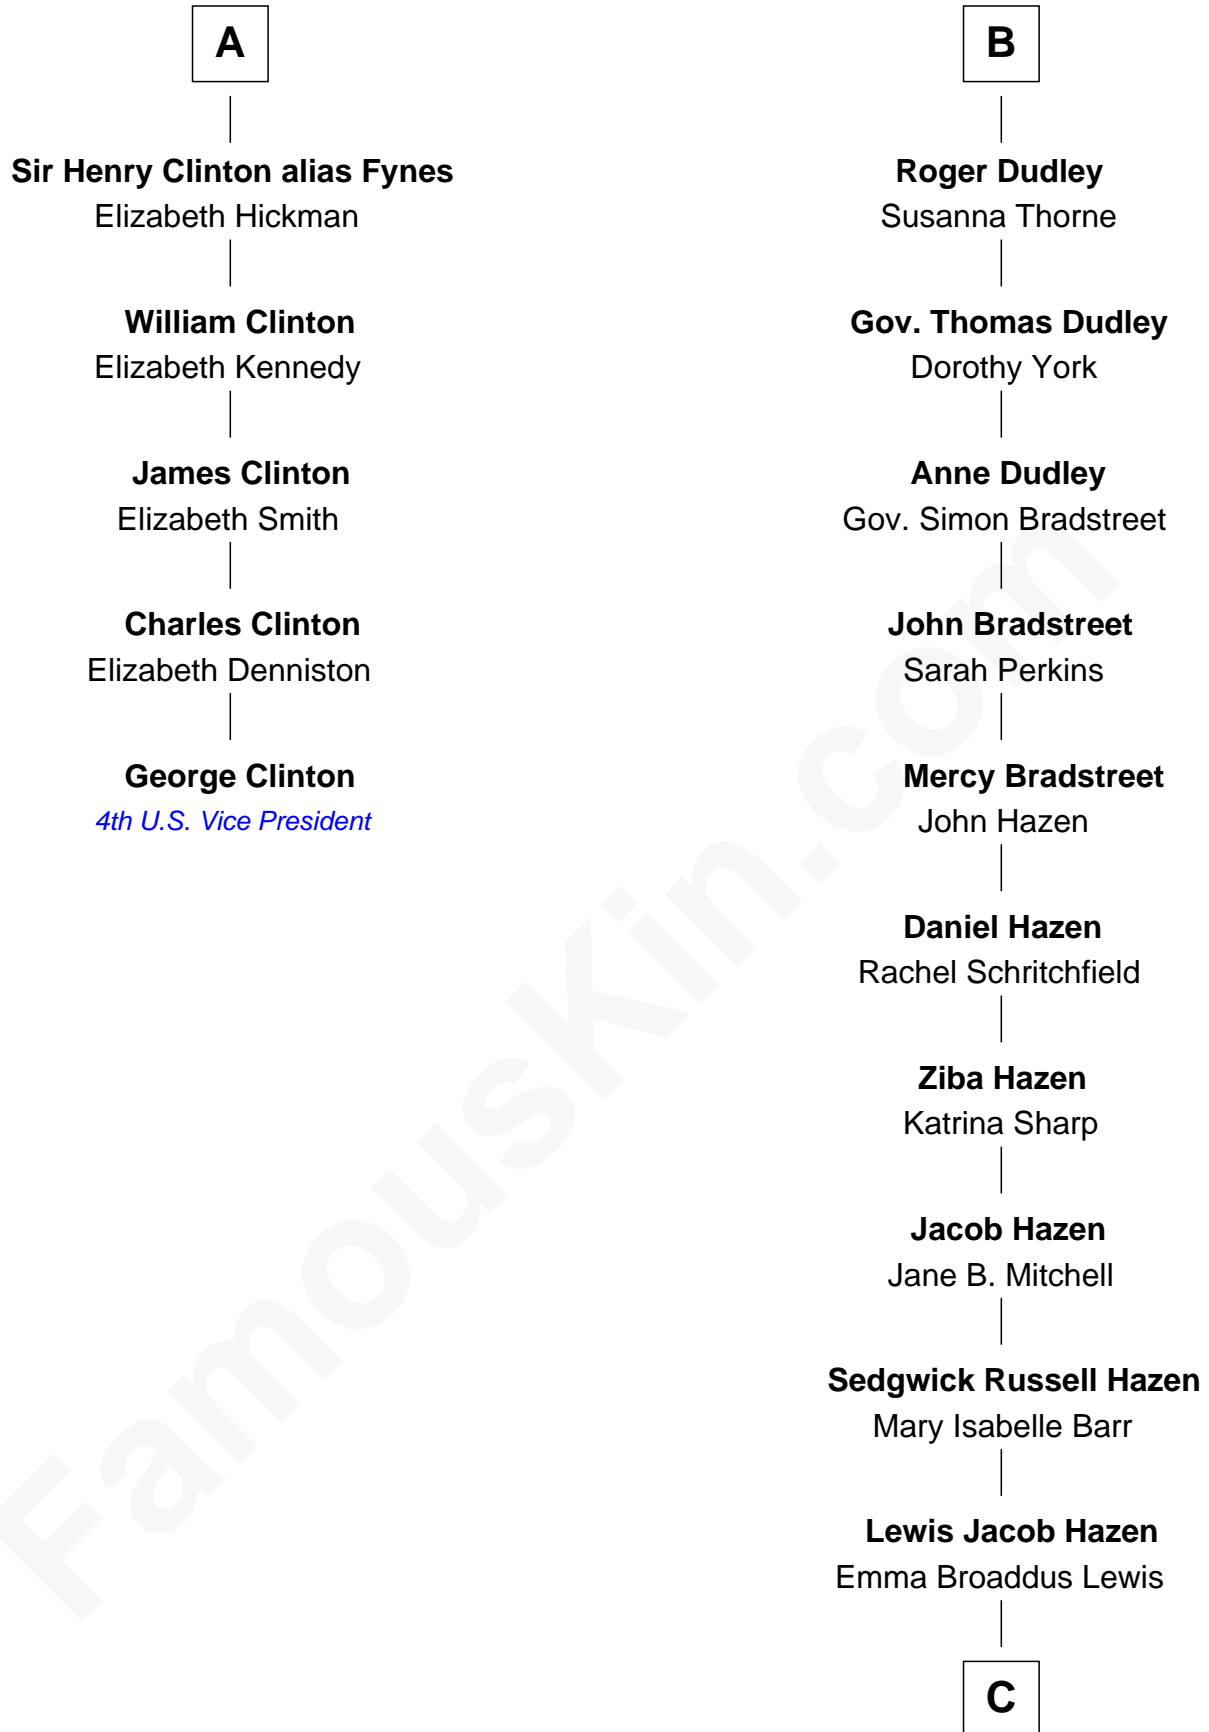

FamousKin.com Relationship Chart of

George Clinton

4th U.S. Vice President

11th cousin 8 times removed of

J. K. Simmons

TV and Movie Actor

Thomas Holand
Joan Plantagenet

John de Holand
Elizabeth of Lancaster

Bridget Hussey

Sir Richard Morrison

Elizabeth Morrison

Sir Henry Clinton

A

Sir Thomas de Holand

Alice Fitzalan

Eleanor Holand

Edward Cherleton

Joyce Cherleton

Sir John Tiptoft

Joyce Tiptoft

Sir Edmund Sutton

Sir Edward Sutton

Cecily Willoughby

Sir John Sutton

Cecily Grey

Sir Henry Dudley

----- Ashton

Probable

B

C

Ruth Hazen

Col. Ralph Archibald Kimble