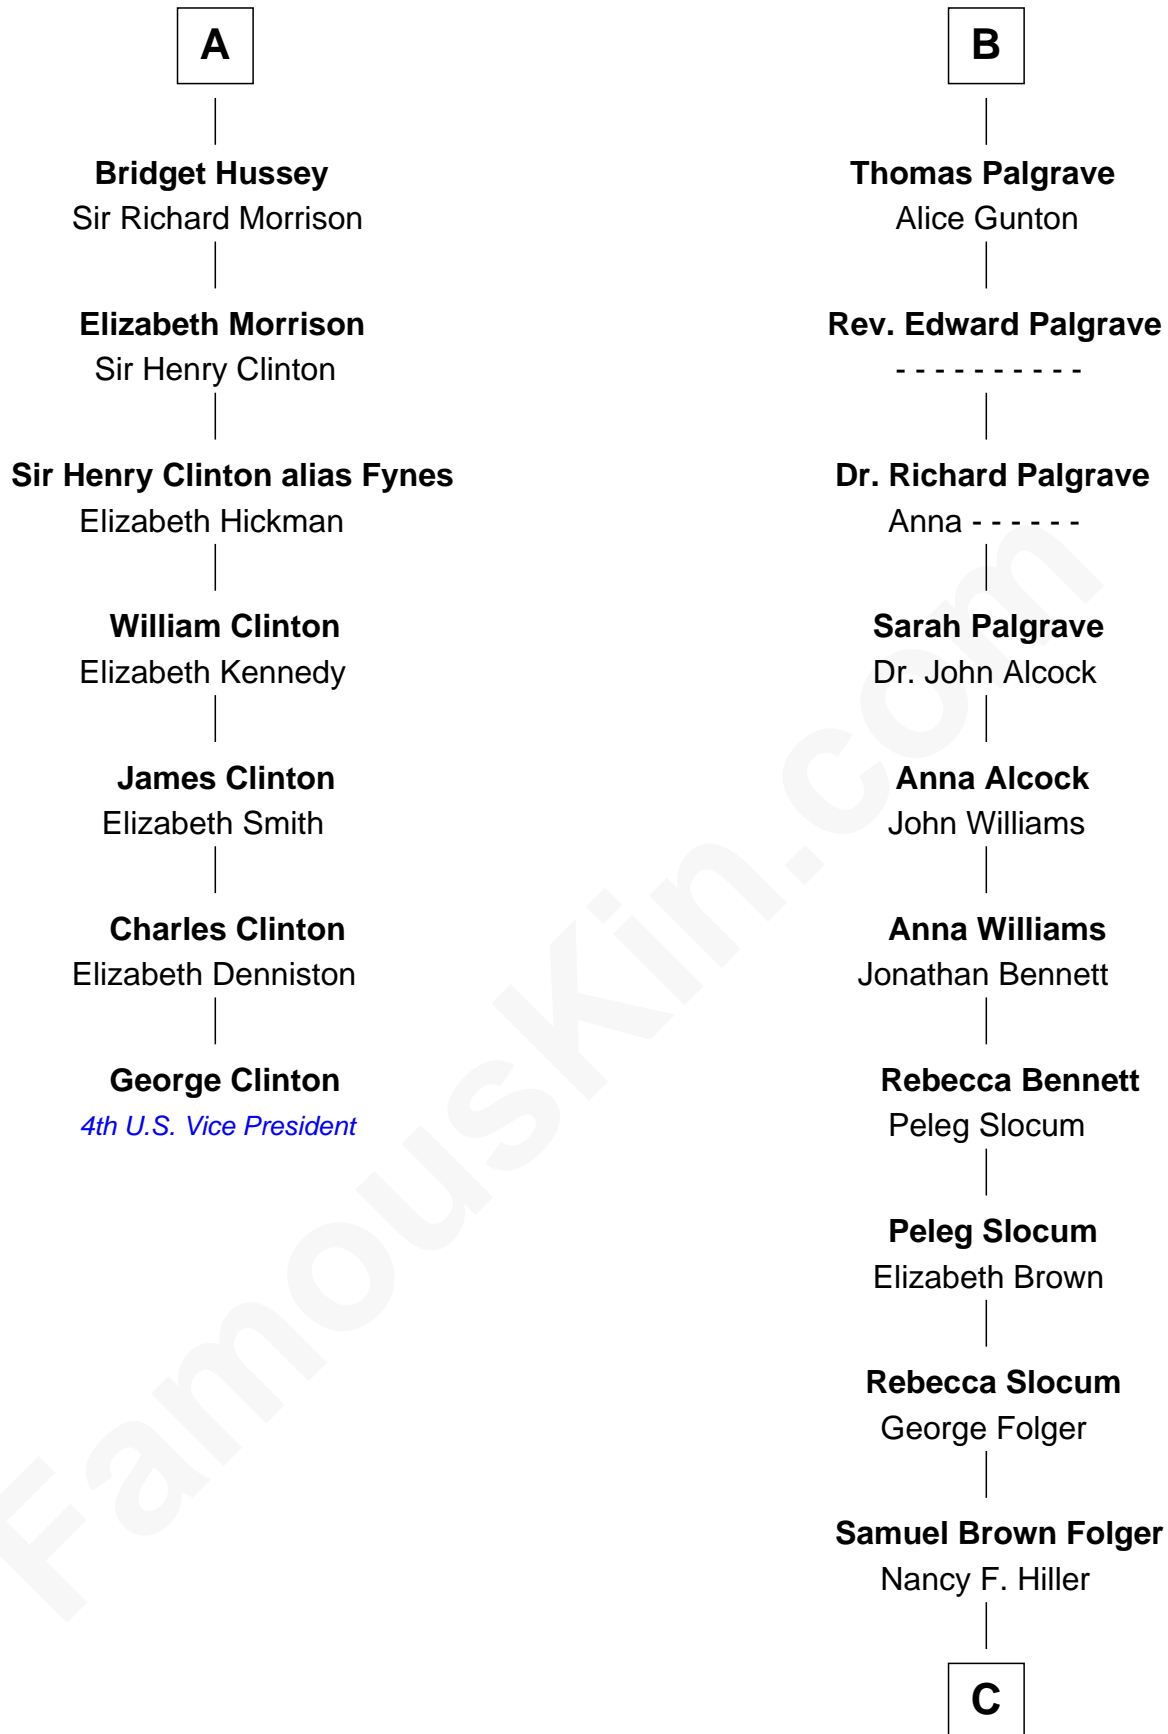

FamousKin.com Relationship Chart of

George Clinton

4th U.S. Vice President

13th cousin 5 times removed of

Henry Clay Folger

Founder of Folger Shakespeare Library and Chairman of Standard Oil

Henry Plantagenet

Maud de Chaworth

Henry of Lancaster
Isabella de Beaumont

Blanche of Lancaster
John of Gaunt

Elizabeth of Lancaster
John de Holand

Constance de Holand
Sir John Grey

Sir Edmund Grey
Katherine Percy

George Grey
Catherine Herbert

Anne Grey
Sir John Hussey

A

Eleanor Plantagenet
Richard Fitzalan

Sir Richard Fitzalan
Elizabeth de Bohun

Elizabeth Fitzalan
Sir Robert Goushill

Elizabeth Goushill
Sir Robert Wingfield

Elizabeth Wingfield
Sir William Brandon

Eleanor Brandon
John Glemham

Anne Glemham
Henry Palgrave

B

C

Henry Clay Folger

Eliza Jane Clark

Henry Clay Folger

Chairman of Standard Oil