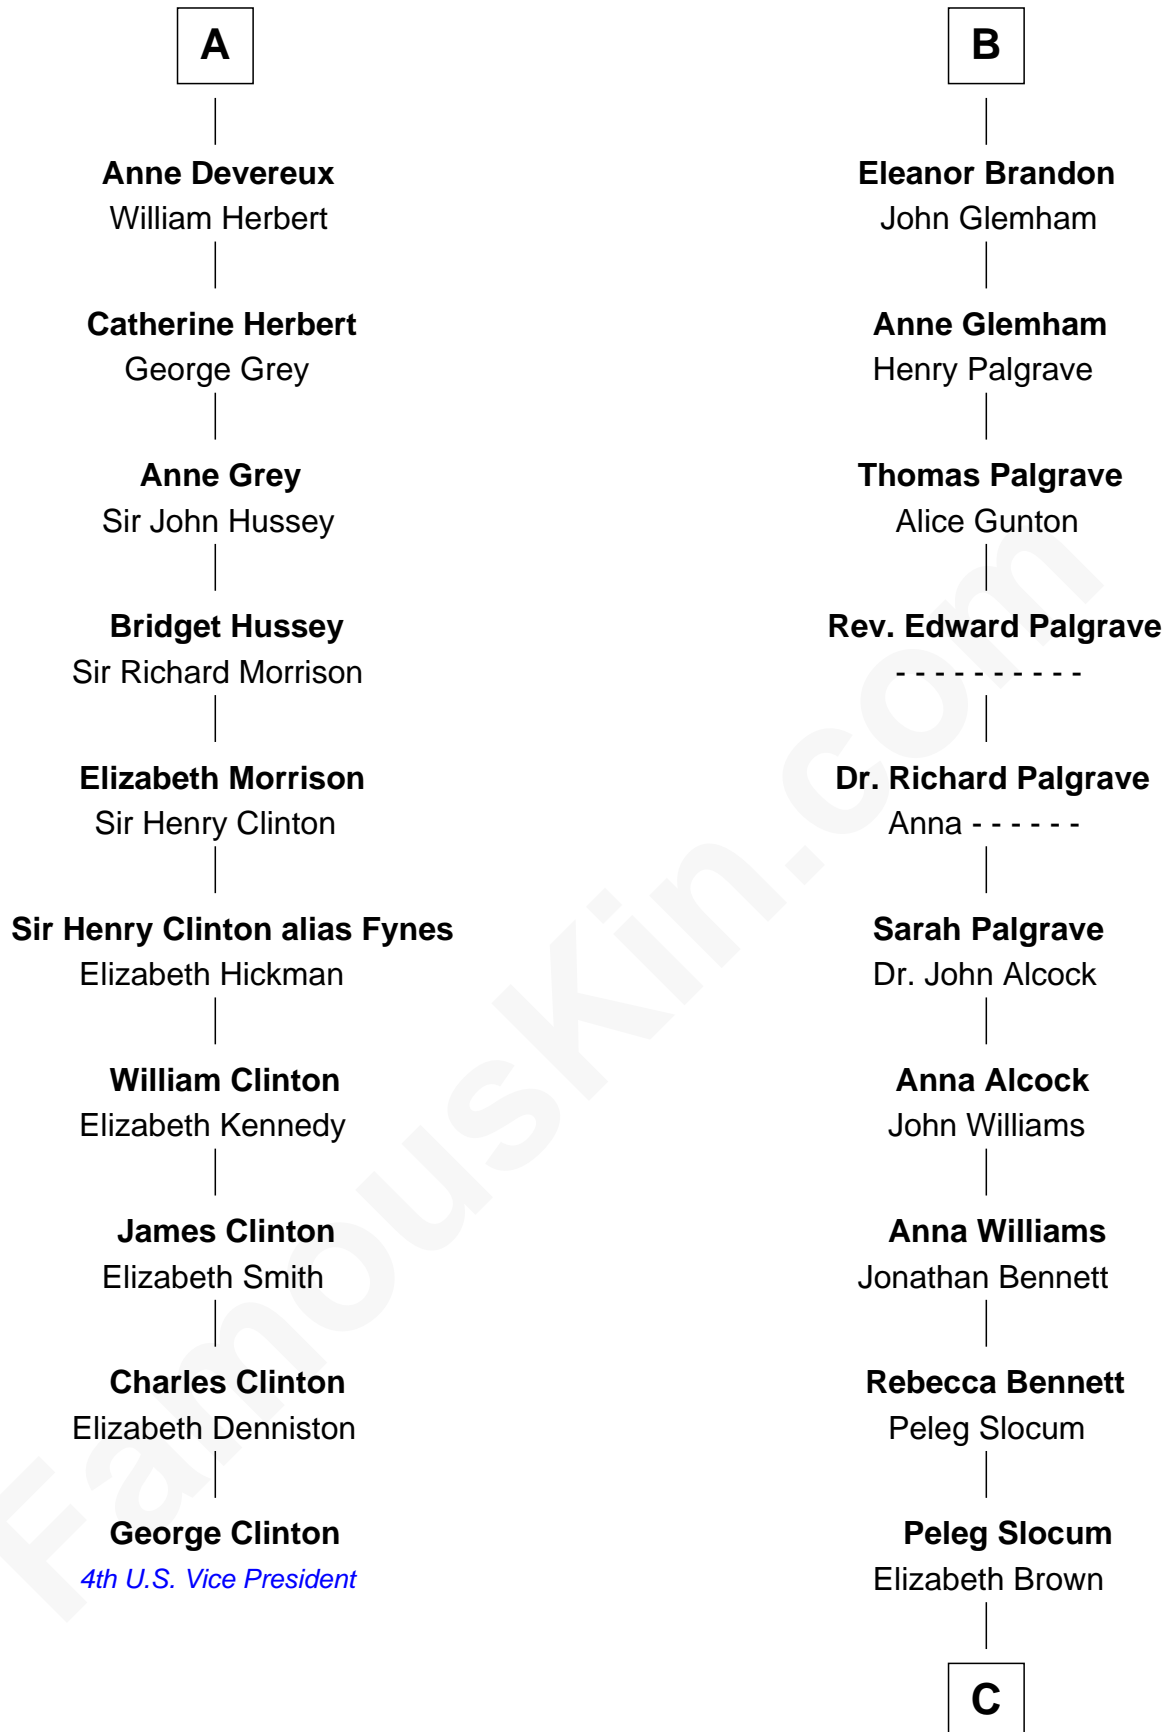

FamousKin.com Relationship Chart of

George Clinton

4th U.S. Vice President

16th cousin 4 times removed of

Henry Clay Folger

Founder of Folger Shakespeare Library and Chairman of Standard Oil

Sir Humphrey de Bohun

Eleanor de Braiose

Margery de Bohun
Sir Thebaud de Verdun

Sir Thebaud de Verdun
Maud Mortimer

Margery de Verdun
Sir John Crophull

Thomas Crophull
Sybil Delabere

Agnes Crophull
Sir Walter Devereux

Sir Walter Devereux
Elizabeth Bromwich

Sir Walter Devereux
Elizabeth Merbery

A

Humphrey de Bohun
Maud de Fiennes

Humphrey de Bohun
Elizabeth Plantagenet

Sir William de Bohun
Elizabeth de Badlesmere

Elizabeth de Bohun
Sir Richard Fitzalan

Elizabeth Fitzalan
Sir Robert Goushill

Elizabeth Goushill
Sir Robert Wingfield

Elizabeth Wingfield
Sir William Brandon

B

C

Rebecca Slocum

George Folger

Samuel Brown Folger

Nancy F. Hiller