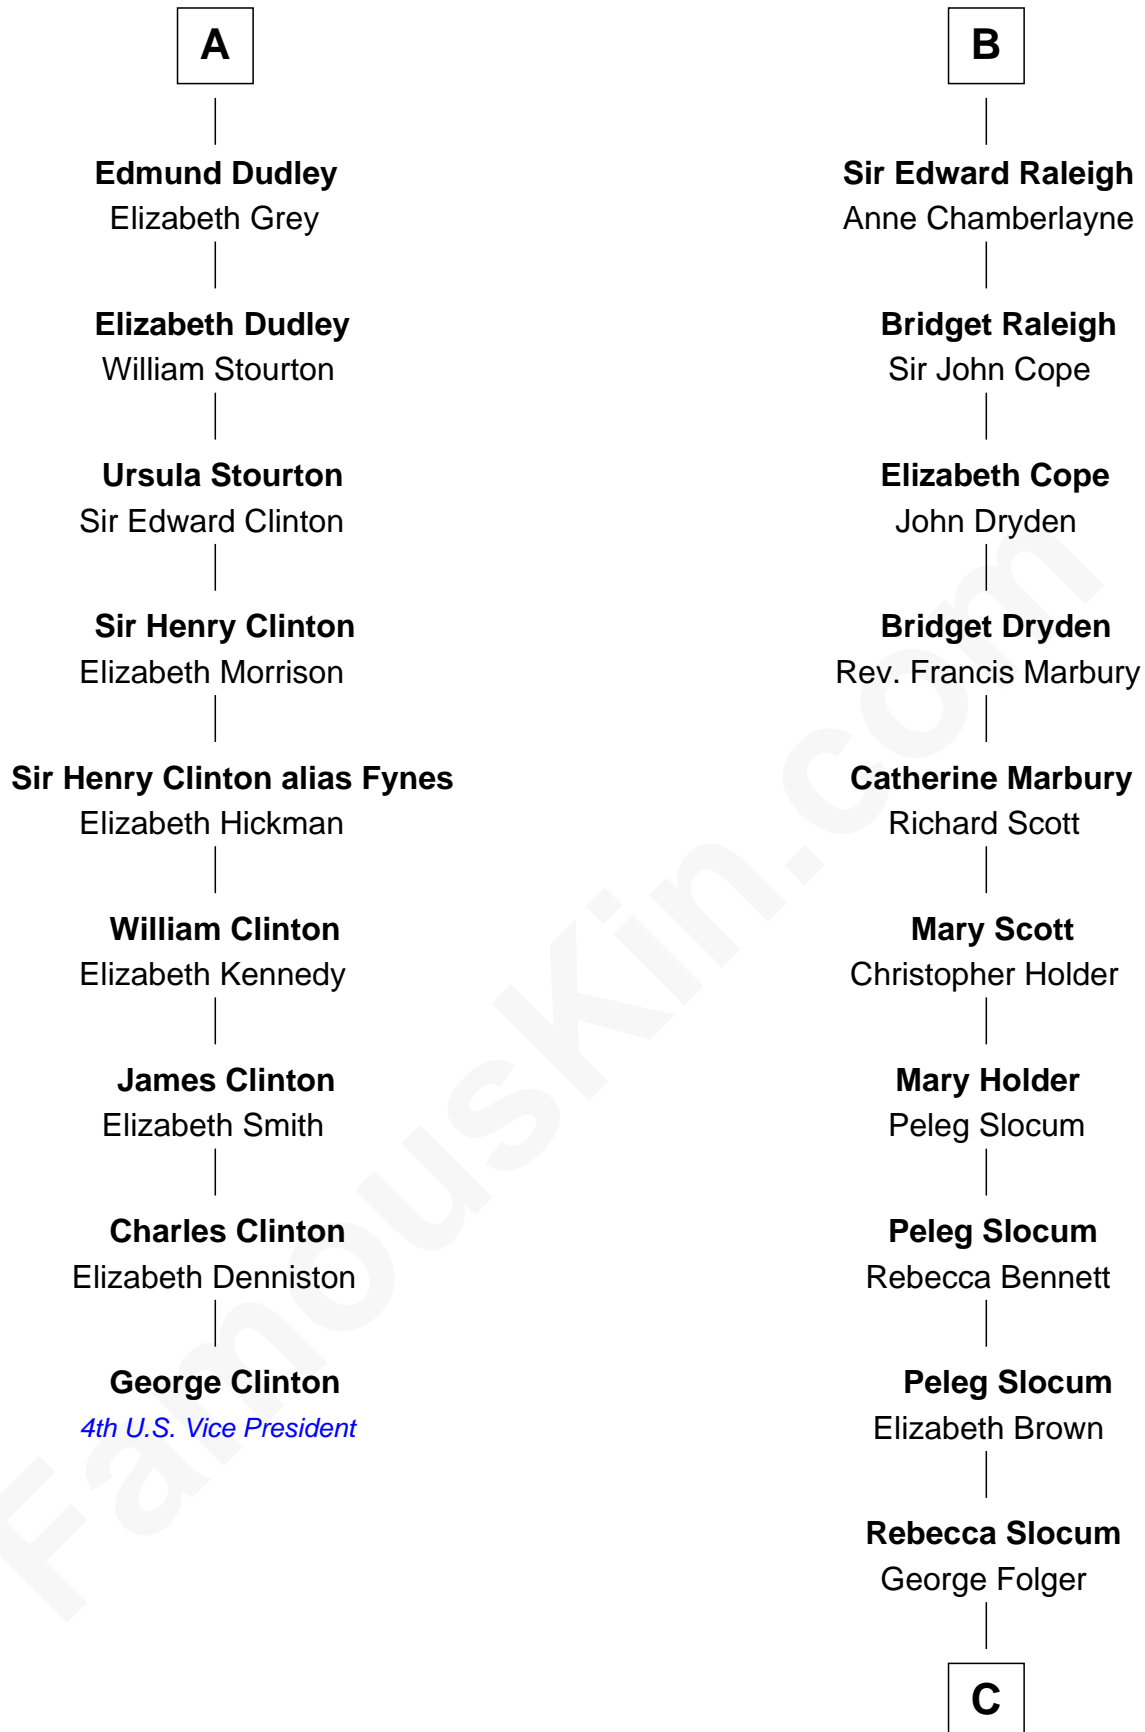

FamousKin.com Relationship Chart of

George Clinton

4th U.S. Vice President

15th cousin 4 times removed of

Henry Clay Folger

Founder of Folger Shakespeare Library and Chairman of Standard Oil

Sir Hugh le Despencer

Hugh le Despencer

Eleanor de Clare

Sir Edward le Despencer

Anne de Ferrers

Edward Despencer

Elizabeth Burghersh

Margaret Despencer

Robert de Ferrers

Phillippa Ferrers

Sir Thomas Greene

Elizabeth Greene

William Raleigh

Sir Edward Raleigh

Margaret Verney

B

C

Samuel Brown Folger

Nancy F. Hiller

Henry Clay Folger

Eliza Jane Clark

Henry Clay Folger

Chairman of Standard Oil

FamousKin.com