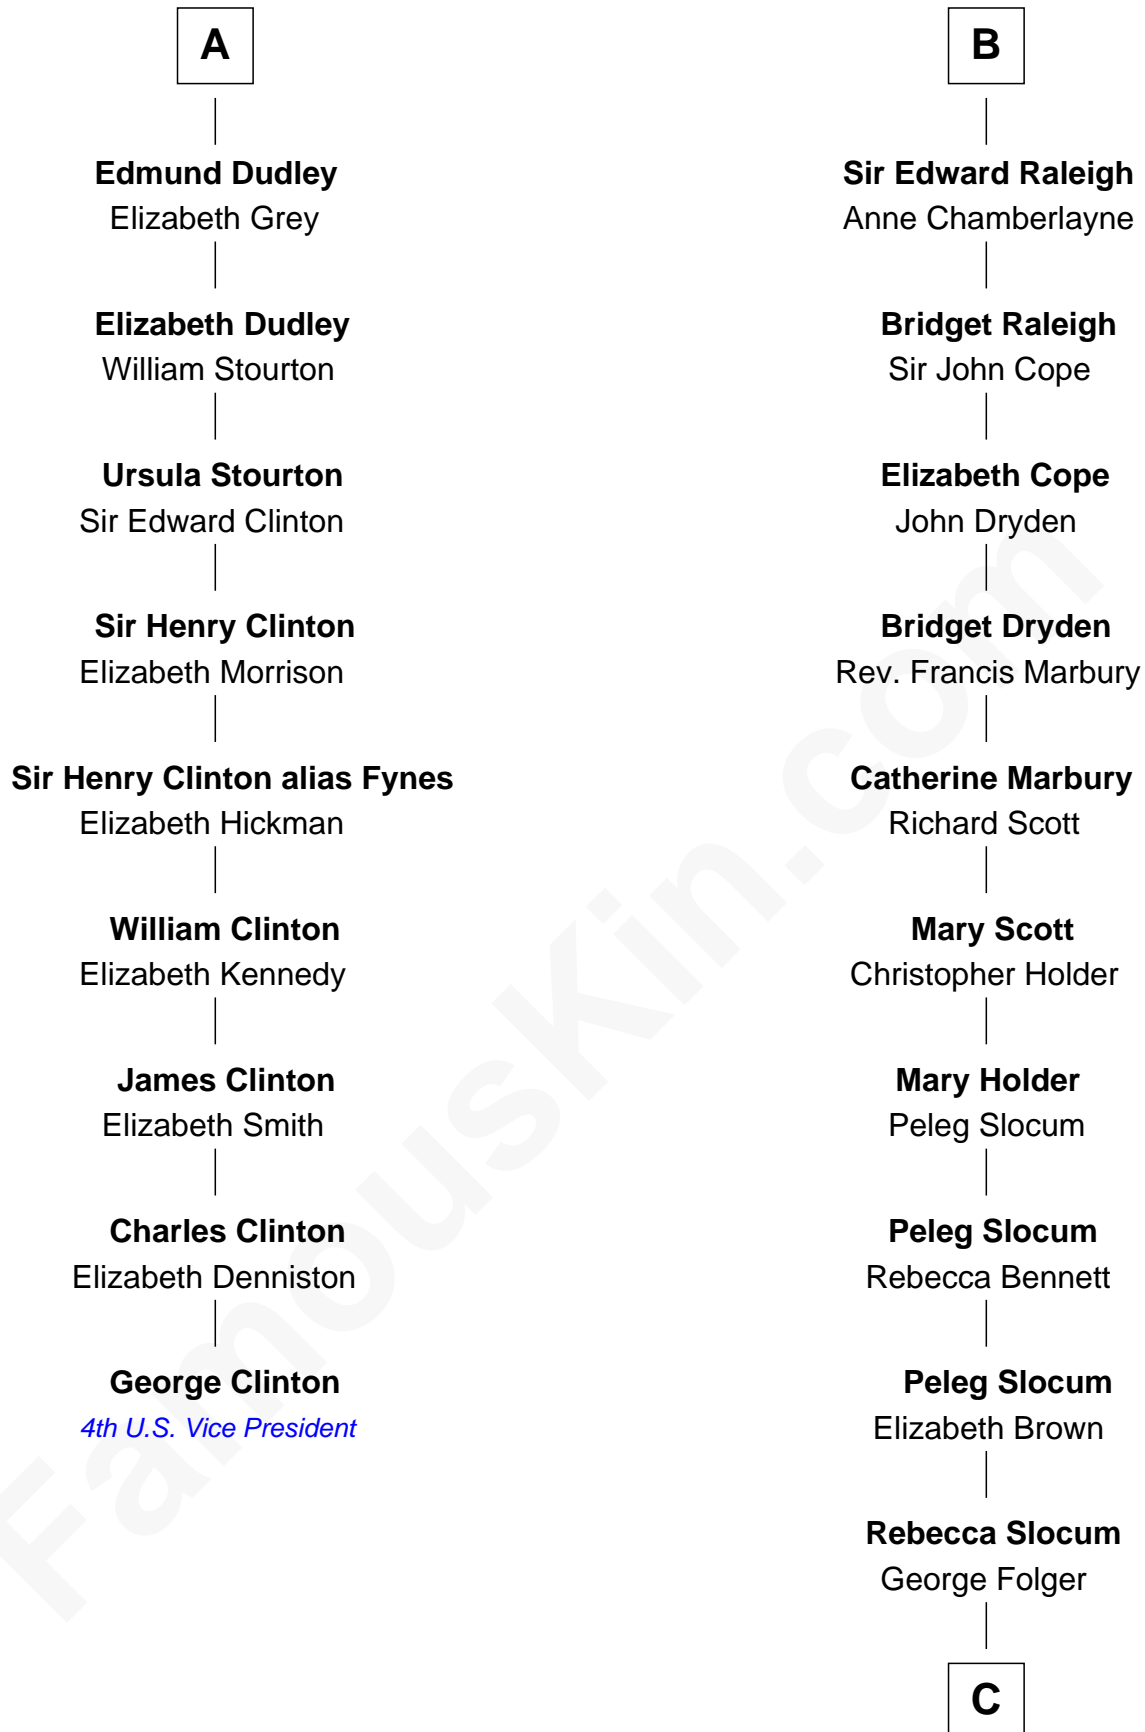

FamousKin.com

Relationship Chart of

George Clinton

4th U.S. Vice President

15th cousin 3 times removed of

J. A. Folger

Founder of Folger Coffee Company

Sir Hugh le Despencer
Isabella de Beauchamp

Sir Philip le Despencer
Margaret de Goushill

Hugh le Despencer
Eleanor de Clare

Sir Philip le Despencer
Joan de Cobham

Sir Edward le Despencer
Anne de Ferrers

Sir Philip le Despencer
Elizabeth - - - - -

Edward Despencer
Elizabeth Burghersh

Alice le Despenser
Sir John Sutton

Margaret Despencer
Robert de Ferrers

Sir John Sutton
Constance Blount

Phillippa Ferrers
Sir Thomas Greene

Sir John Sutton
Elizabeth Berkeley

Elizabeth Greene
William Raleigh

Sir John Sutton Dudley
Elizabeth Bramshot

Sir Edward Raleigh
Margaret Verney

A

B

C

Samuel Brown Folger

Nancy F. Hiller

J. A. Folger