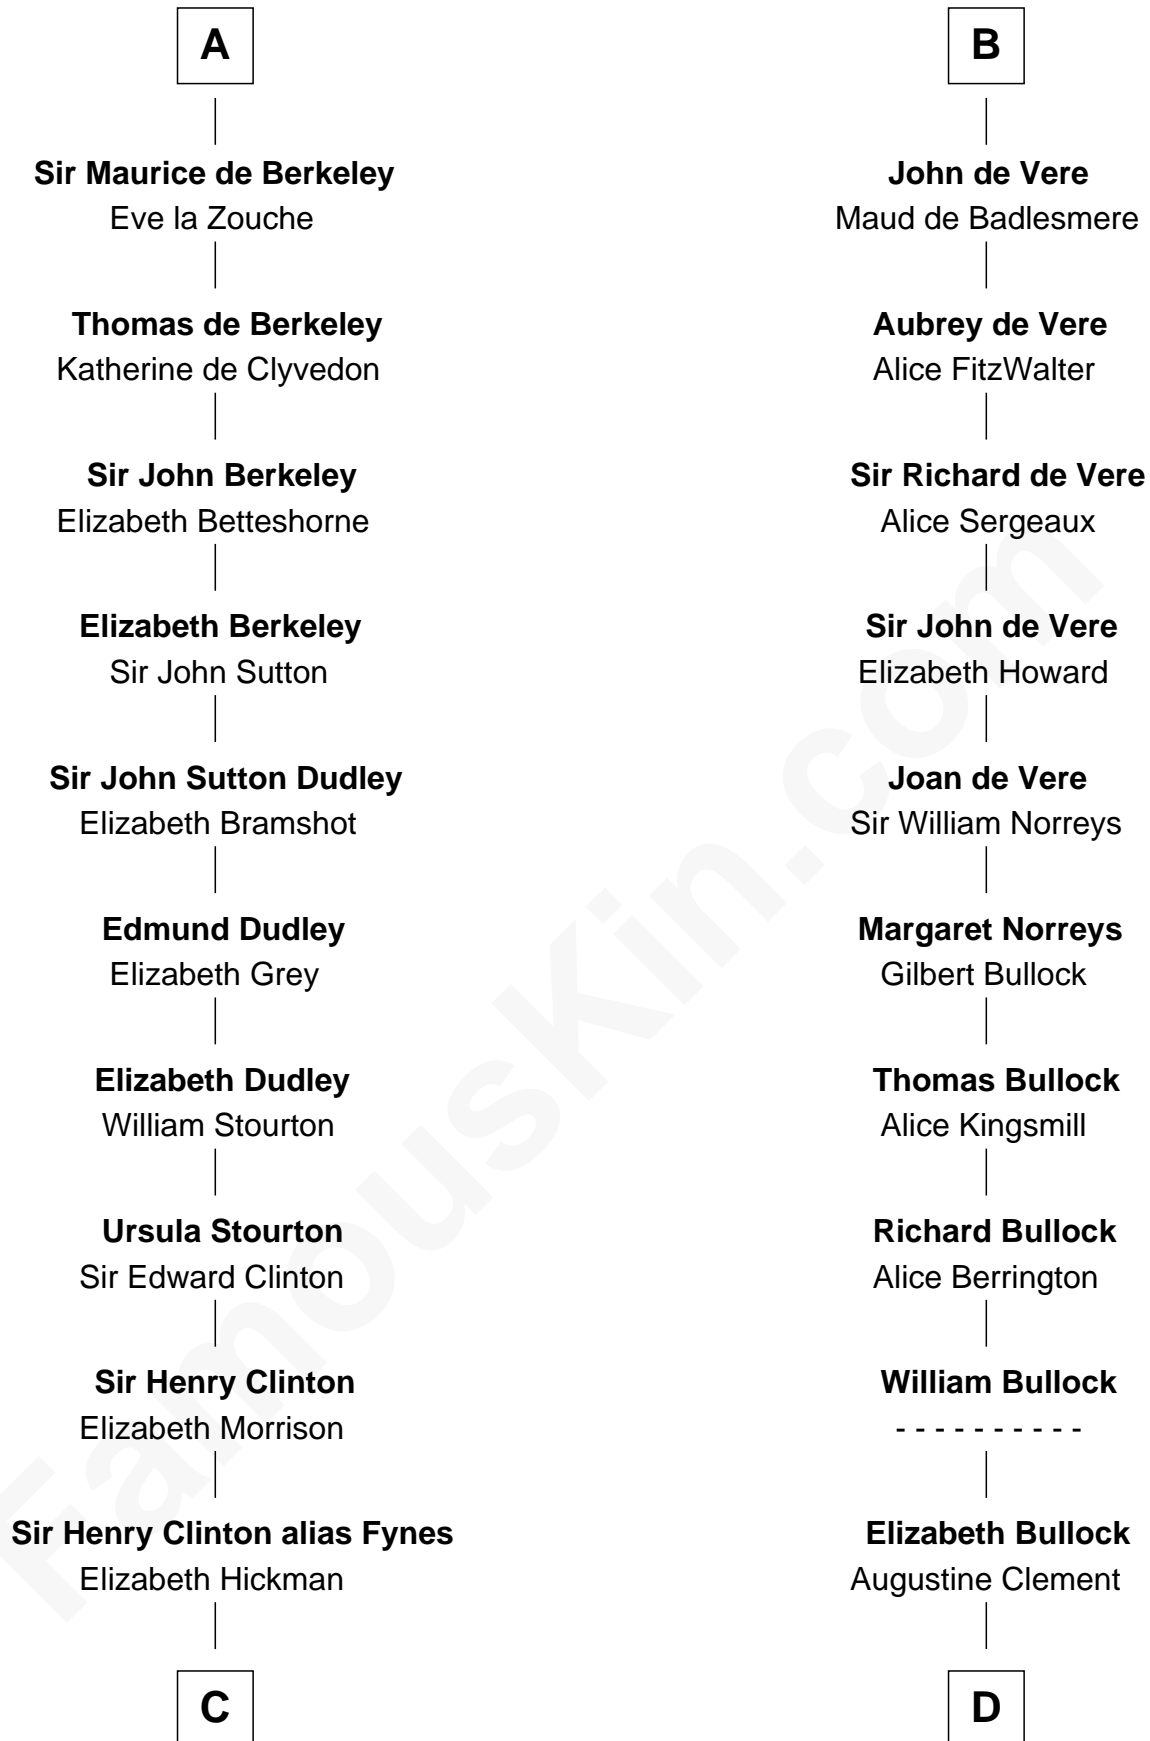

# FamousKin.com Relationship Chart of

**George Clinton**

*4th U.S. Vice President*

20th cousin 1 time removed of

**Samuel Howard**

*Boston Tea Party Participant*

**Hugh de Grantmesnil**

**C**

**William Clinton**  
Elizabeth Kennedy

**James Clinton**  
Elizabeth Smith

**Charles Clinton**  
Elizabeth Denniston

**George Clinton**  
*4th U.S. Vice President*

**D**

**Elizabeth Clement**  
William Sumner