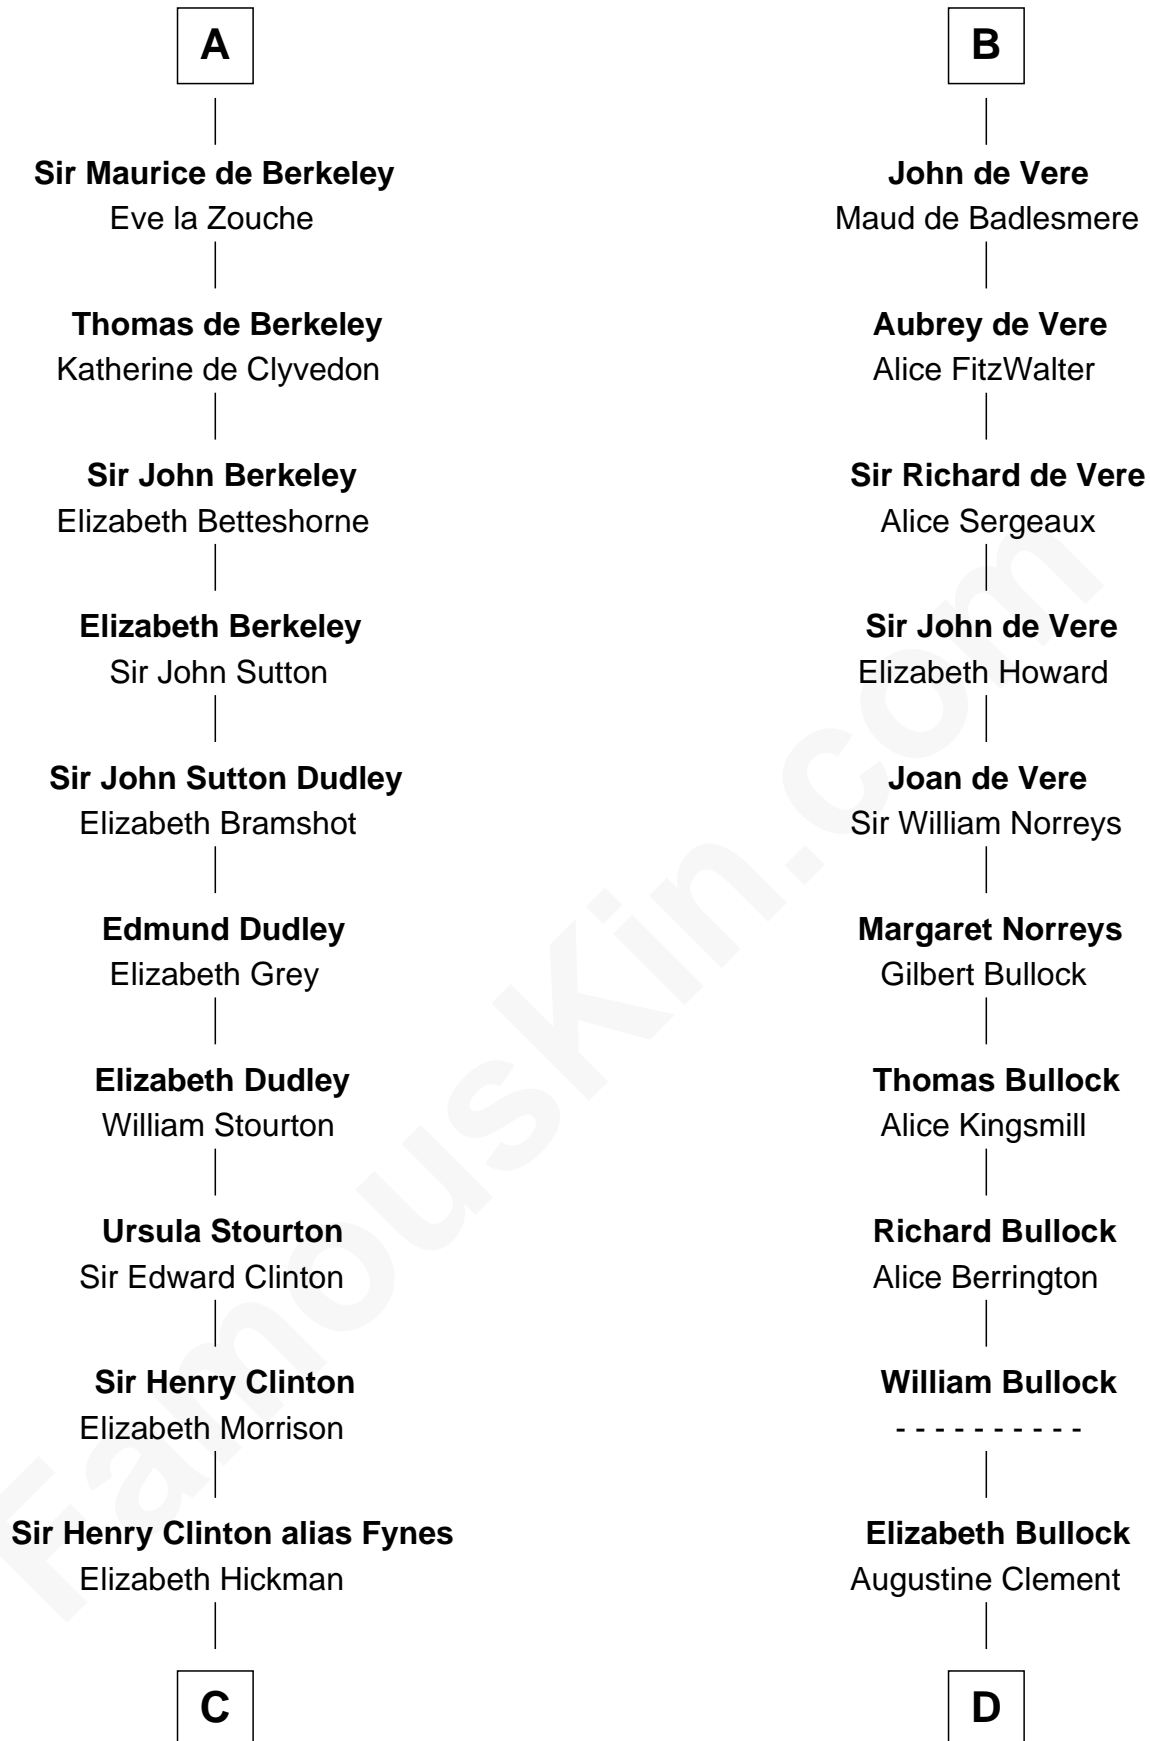

FamousKin.com Relationship Chart of

George Clinton

4th U.S. Vice President

20th cousin 1 time removed of

Samuel Howard

Boston Tea Party Participant

C

William Clinton
Elizabeth Kennedy

James Clinton
Elizabeth Smith

Charles Clinton
Elizabeth Denniston

George Clinton
4th U.S. Vice President

D

Elizabeth Clement
William Sumner

Hannah Sumner
John Goffe

William Goffe
Abigail Richardson

Martha Goffe
Ebenezer Howard

Samuel Howard
Boston Tea Party Participant

FamousKin.com