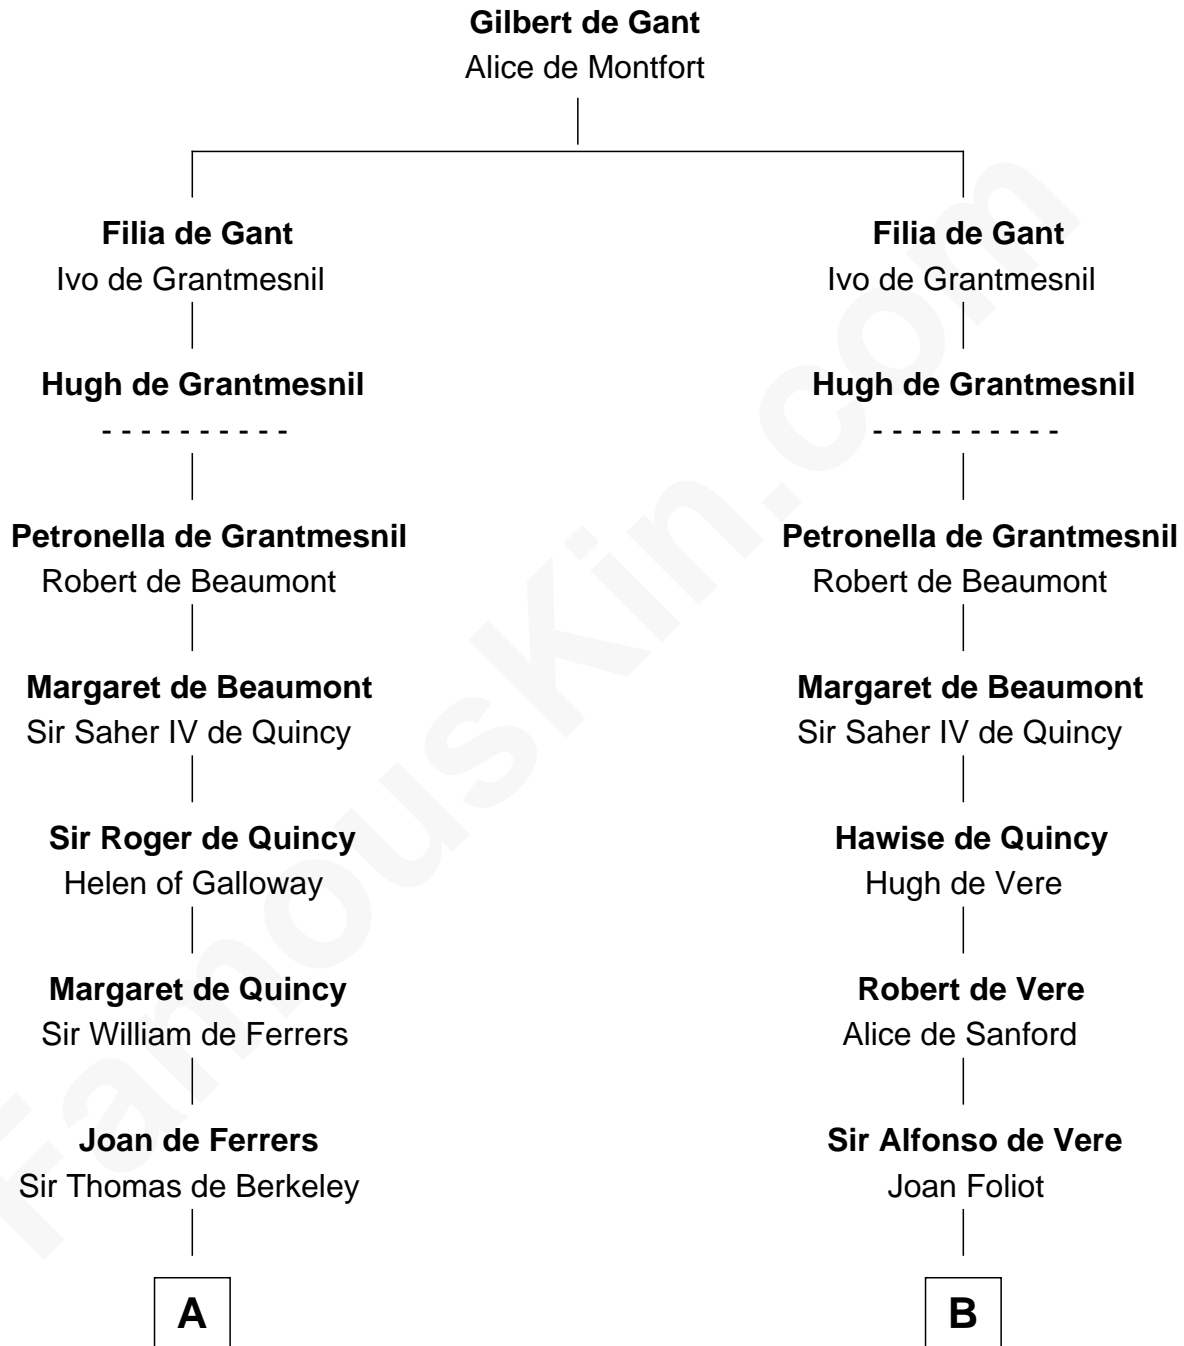

FamousKin.com Relationship Chart of

George Clinton

4th U.S. Vice President

20th cousin 1 time removed of

Samuel Howard

Boston Tea Party Participant

C

William Clinton
Elizabeth Kennedy

James Clinton
Elizabeth Smith

Charles Clinton
Elizabeth Denniston

George Clinton
4th U.S. Vice President

D

Elizabeth Clement
William Sumner

Hannah Sumner
John Goffe

William Goffe
Abigail Richardson

Martha Goffe
Ebenezer Howard

Samuel Howard
Boston Tea Party Participant

FamousKin.com