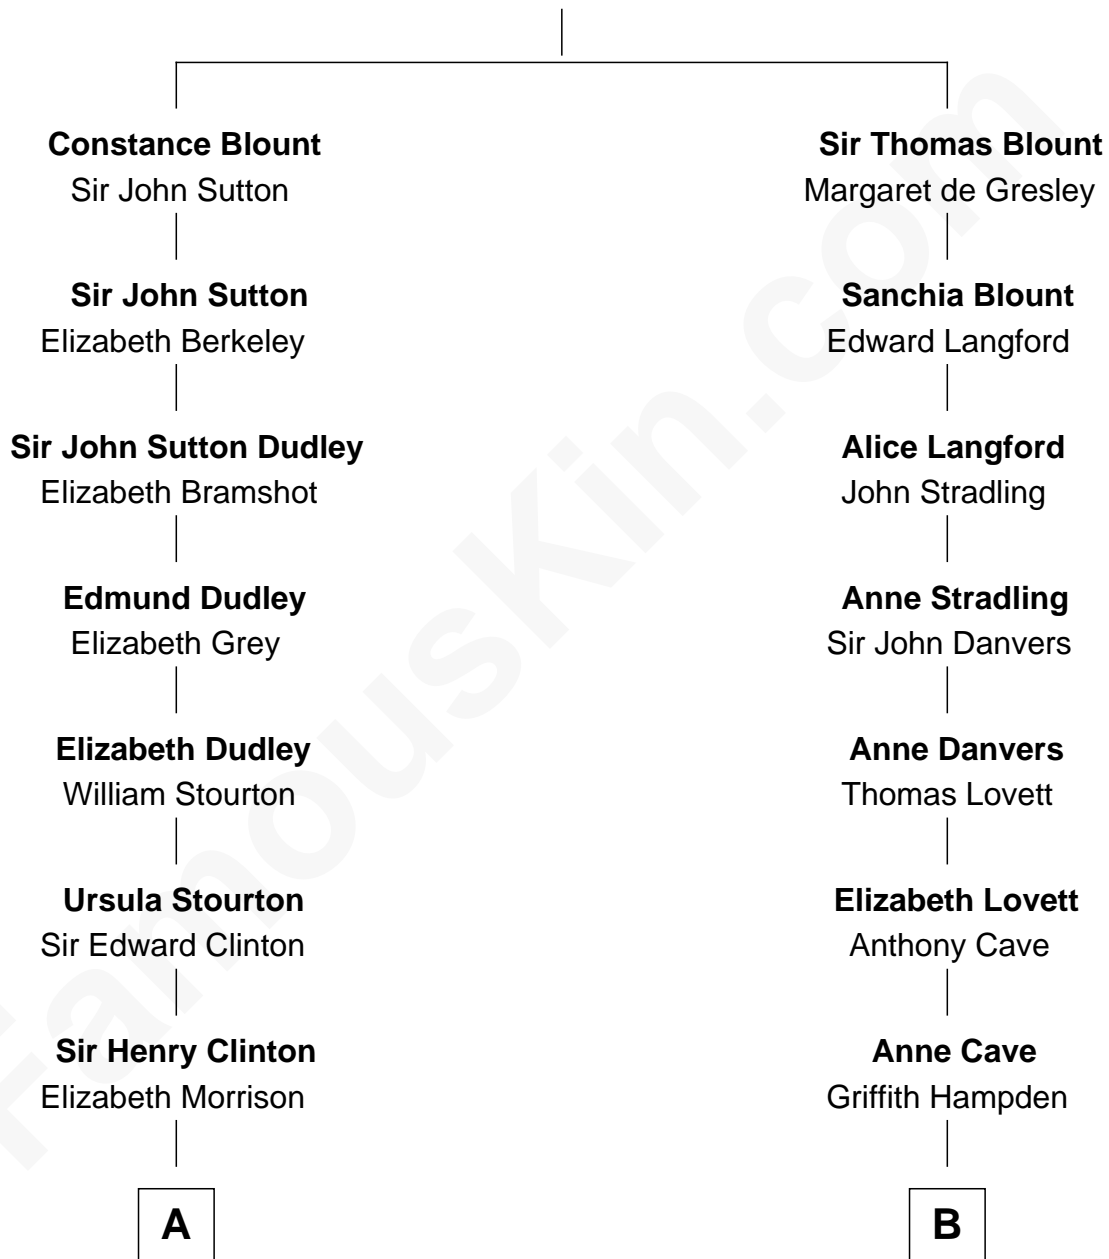

FamousKin.com Relationship Chart of

George Clinton

4th U.S. Vice President

11th cousin 10 times removed of

Cara Delevingne

Fashion Model and Movie Actress

Sir Walter Blount

Sancha de Ayala

C

Armyne Evelyne Gordon

Sir Lionel Lawson Faudel-Phillips

Anne Margaret Faudel-Phillips

John Vincent Sheffield

Jane Armyne Sheffield

Sir Jocelyn Edward Greville Stevens

Pandora Anne Stevens