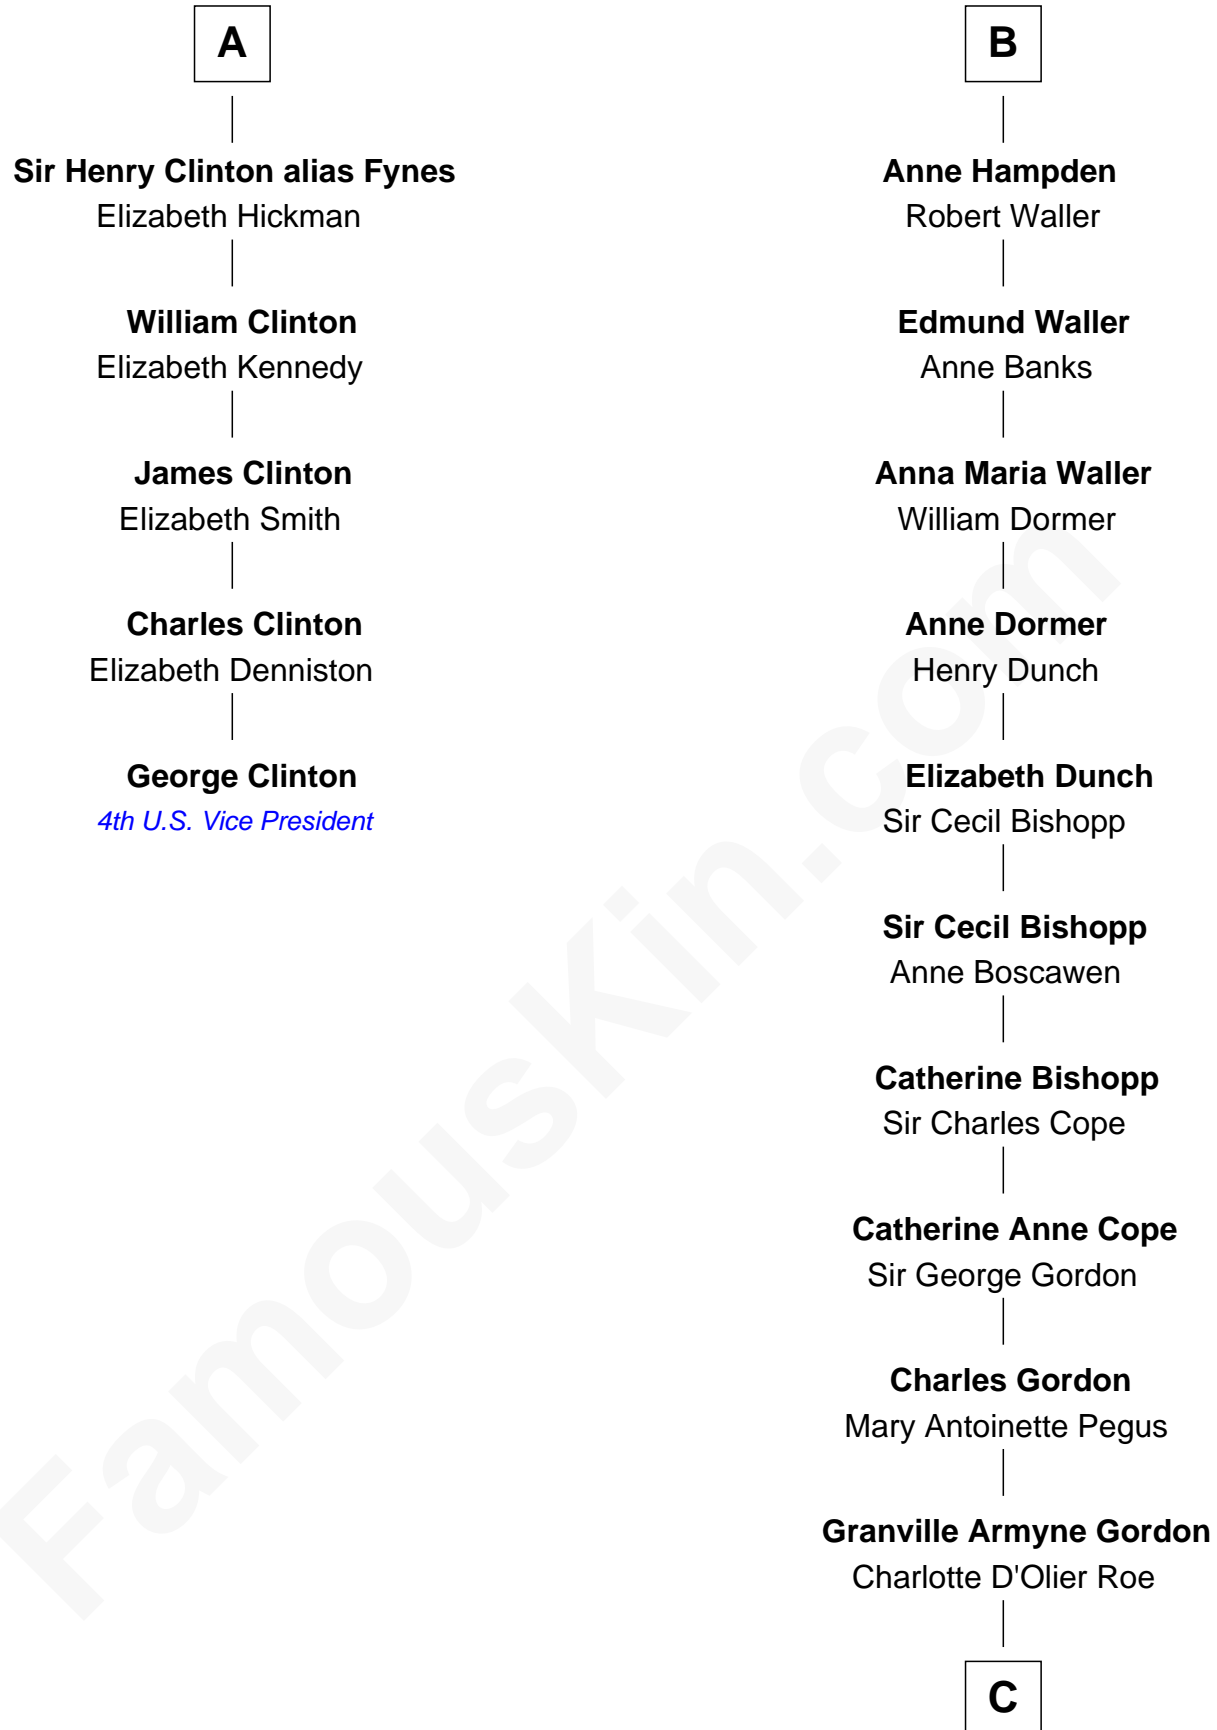

FamousKin.com Relationship Chart of

George Clinton

4th U.S. Vice President

11th cousin 10 times removed of

Cara Delevingne

Fashion Model and Movie Actress

Sir Walter Blount

Sancha de Ayala

C

Armyne Evelyne Gordon

Sir Lionel Lawson Faudel-Phillips

Anne Margaret Faudel-Phillips

John Vincent Sheffield

Jane Armyne Sheffield

Sir Jocelyn Edward Greville Stevens

Pandora Anne Stevens

Charles Hamar Delevingne

Cara Delevingne

Model and Actress