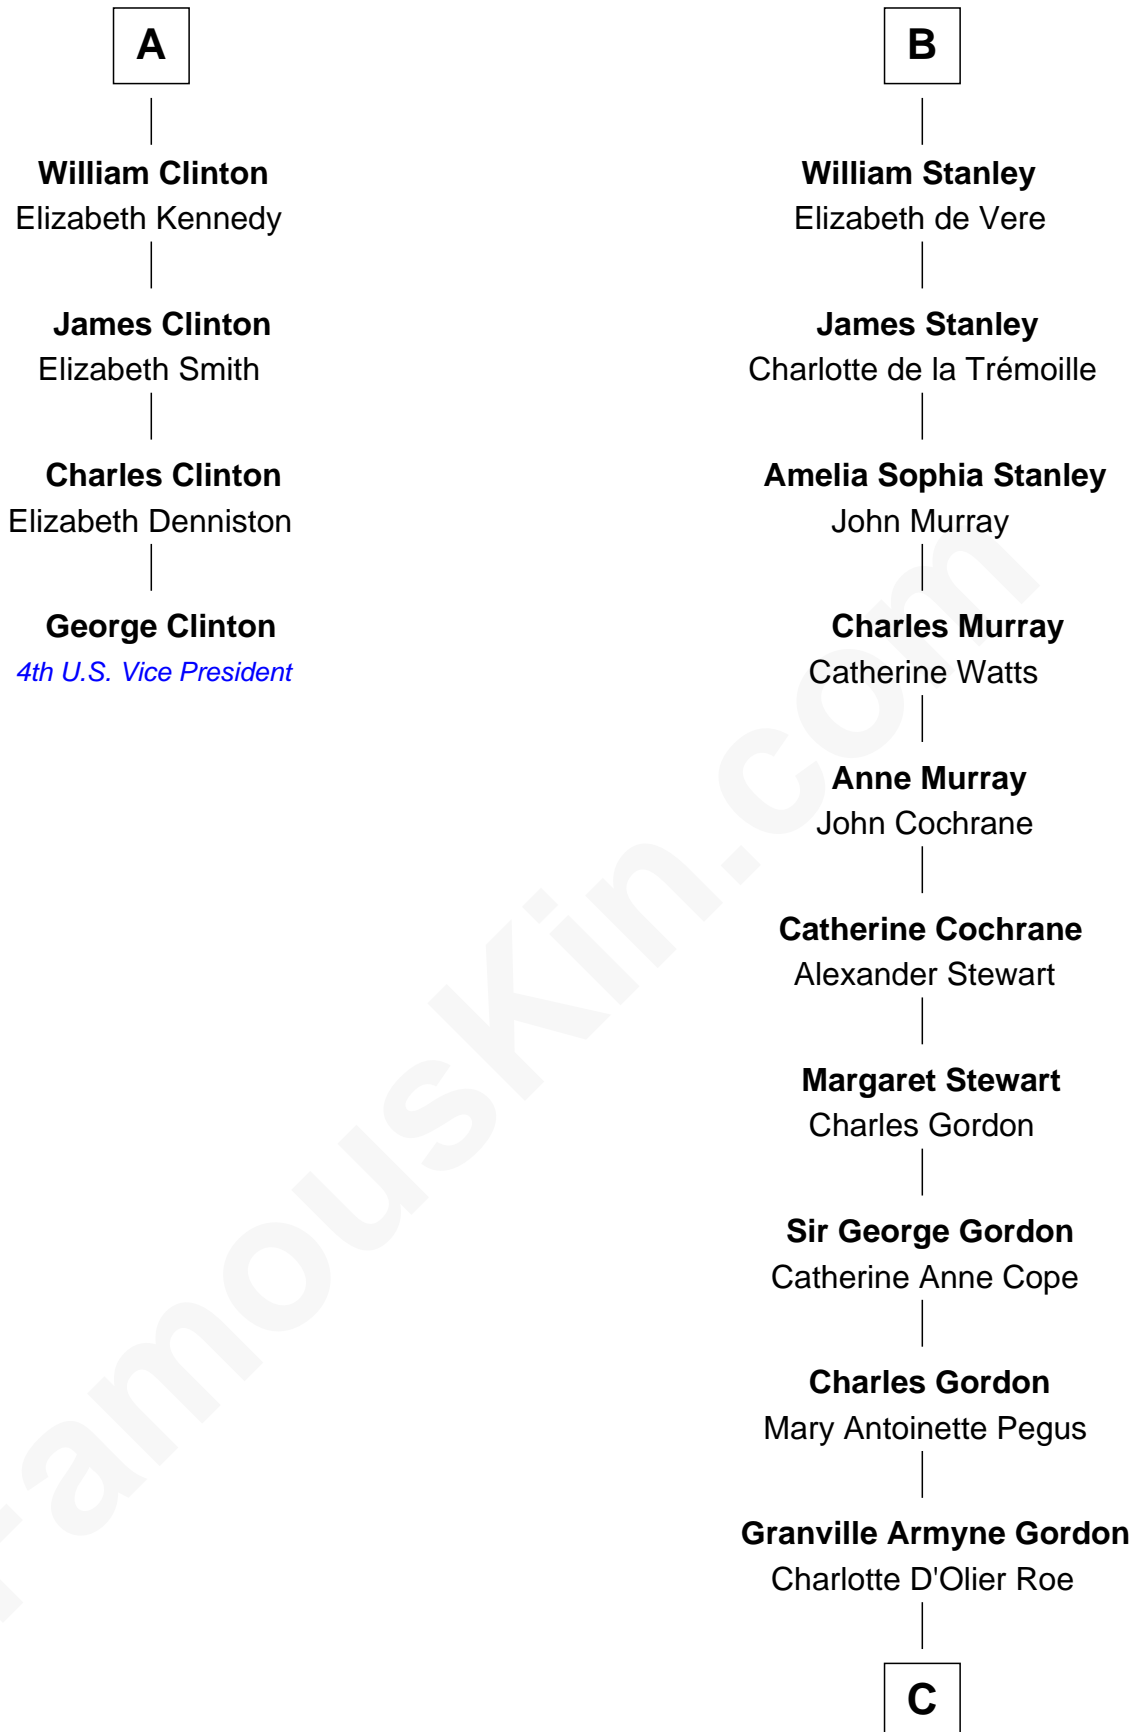

FamousKin.com Relationship Chart of

George Clinton

4th U.S. Vice President

10th cousin 11 times removed of

Cara Delevingne

Fashion Model and Movie Actress

C

Armyne Evelyne Gordon

Sir Lionel Lawson Faudel-Phillips

Anne Margaret Faudel-Phillips

John Vincent Sheffield

Jane Armyne Sheffield

Sir Jocelyn Edward Greville Stevens

Pandora Anne Stevens

Charles Hamar Delevingne

Cara Delevingne