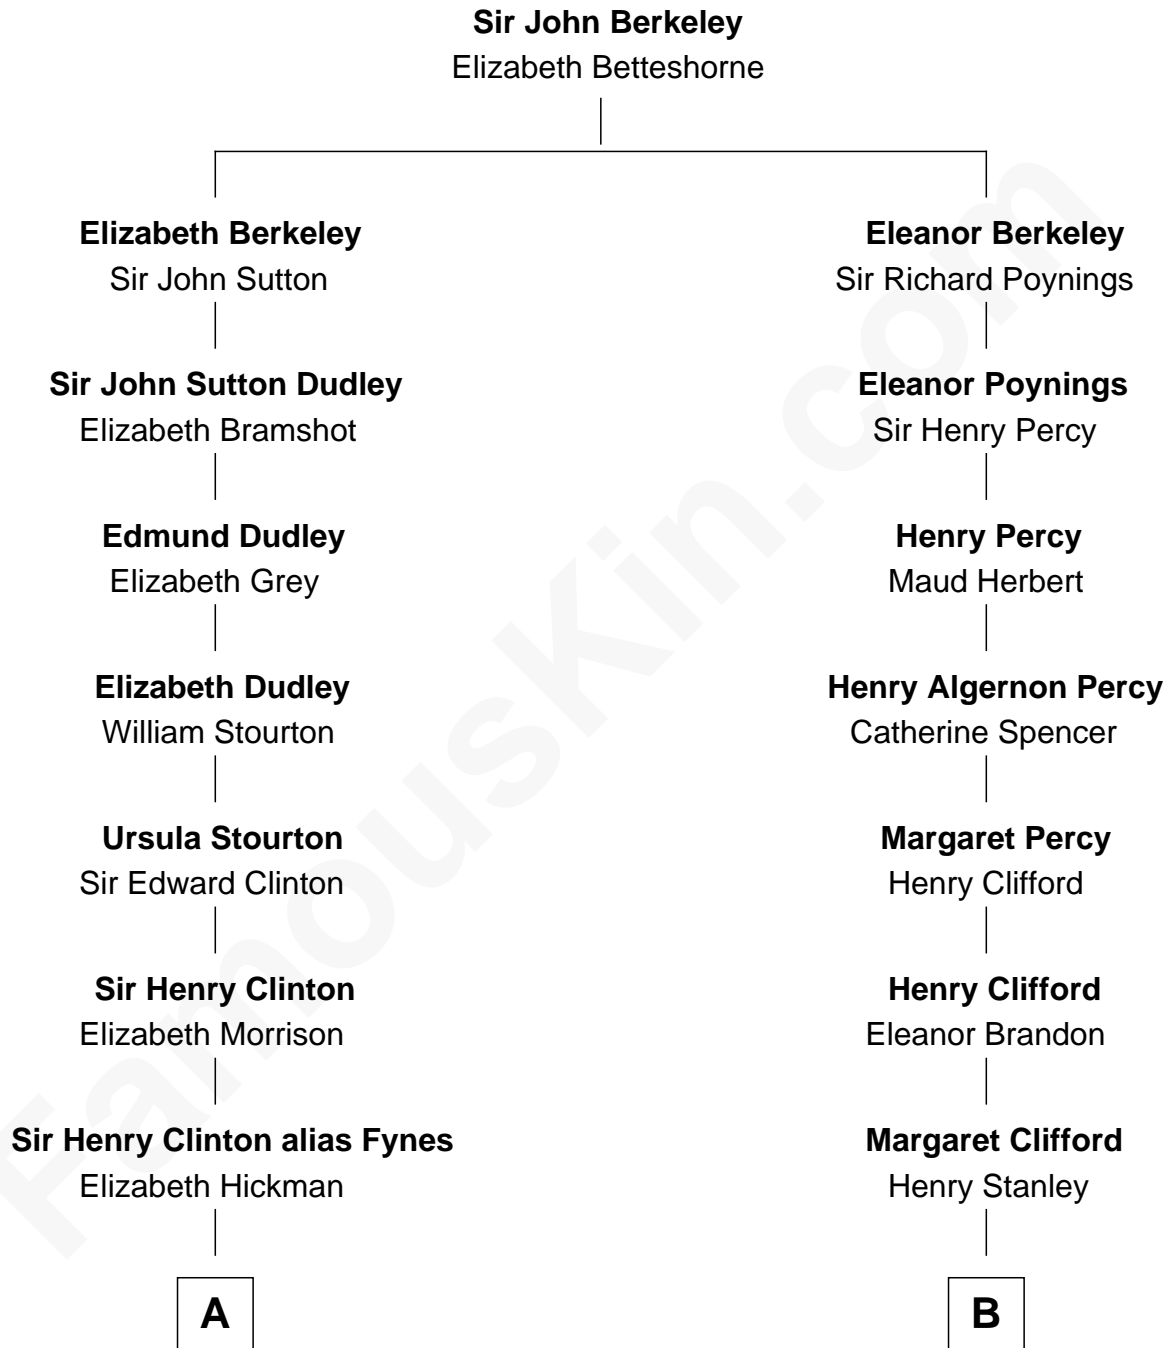

FamousKin.com Relationship Chart of

George Clinton

4th U.S. Vice President

10th cousin 11 times removed of

Cara Delevingne

Fashion Model and Movie Actress

C

Armyne Evelyne Gordon

Sir Lionel Lawson Faudel-Phillips

Anne Margaret Faudel-Phillips

John Vincent Sheffield

Jane Armyne Sheffield

Sir Jocelyn Edward Greville Stevens

Pandora Anne Stevens

Charles Hamar Delevingne

Cara Delevingne

Model and Actress