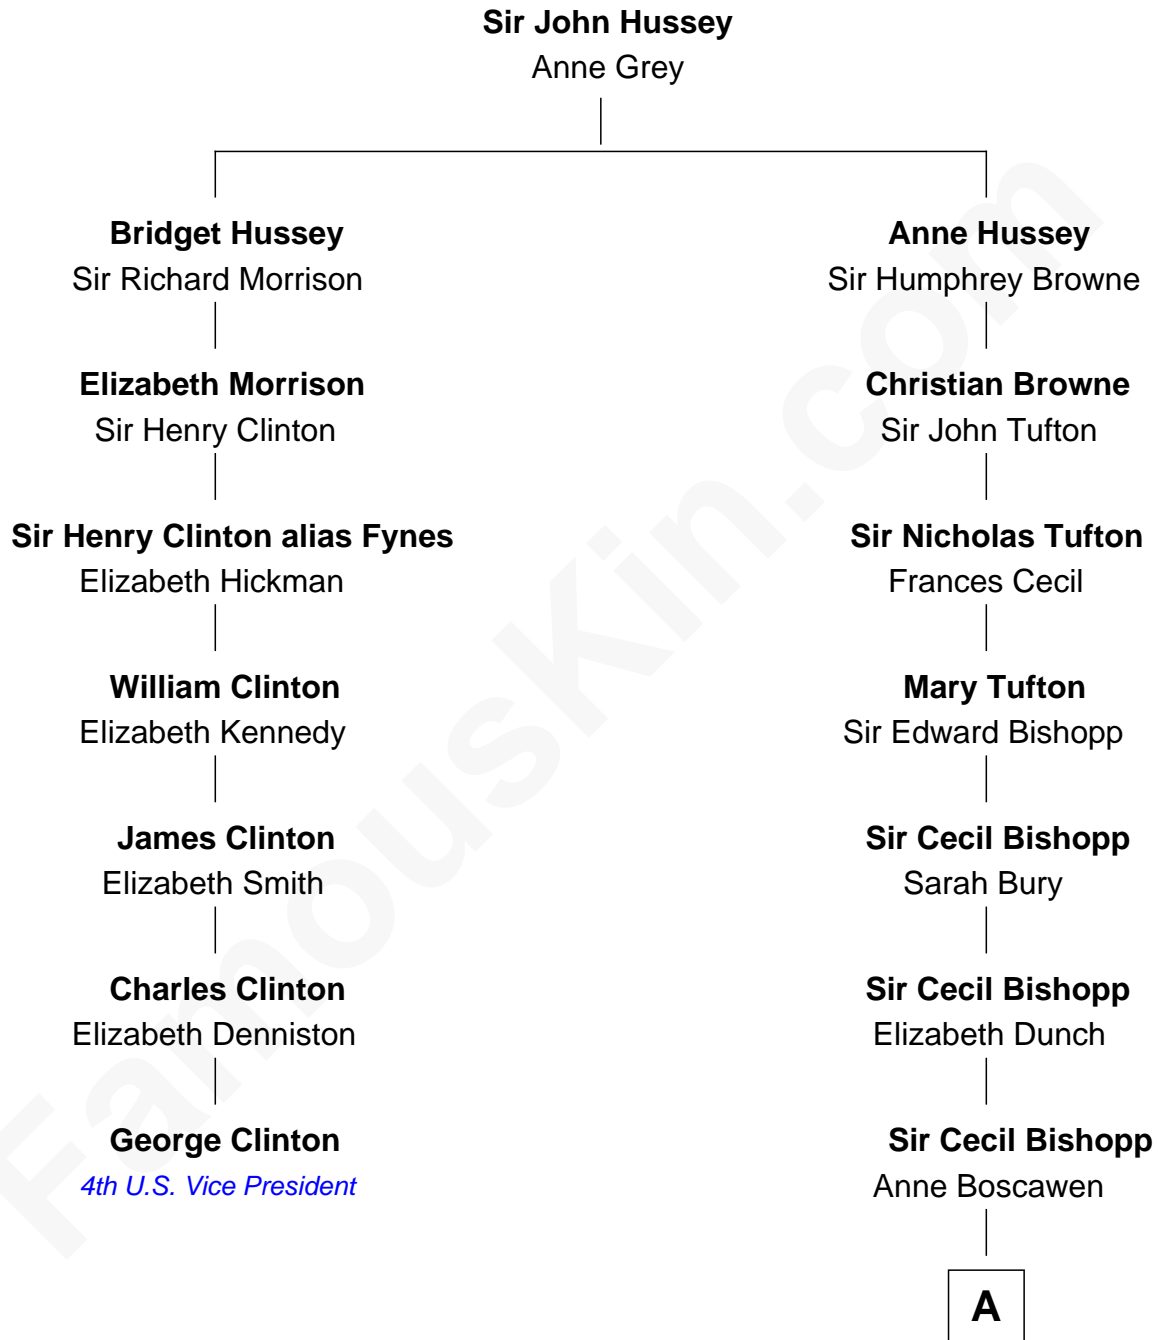

FamousKin.com Relationship Chart of

George Clinton

4th U.S. Vice President

6th cousin 9 times removed of

Cara Delevingne

Fashion Model and Movie Actress

A

Catherine Bishopp

Sir Charles Cope

Catherine Anne Cope

Sir George Gordon

Charles Gordon

Mary Antoinette Pegus

Granville Armyne Gordon

Charlotte D'Olier Roe

Armyne Evelyne Gordon

Sir Lionel Lawson Faudel-Phillips

Anne Margaret Faudel-Phillips

John Vincent Sheffield

Jane Armyne Sheffield

Sir Jocelyn Edward Greville Stevens

Pandora Anne Stevens

Charles Hamar Delevingne

Cara Delevingne