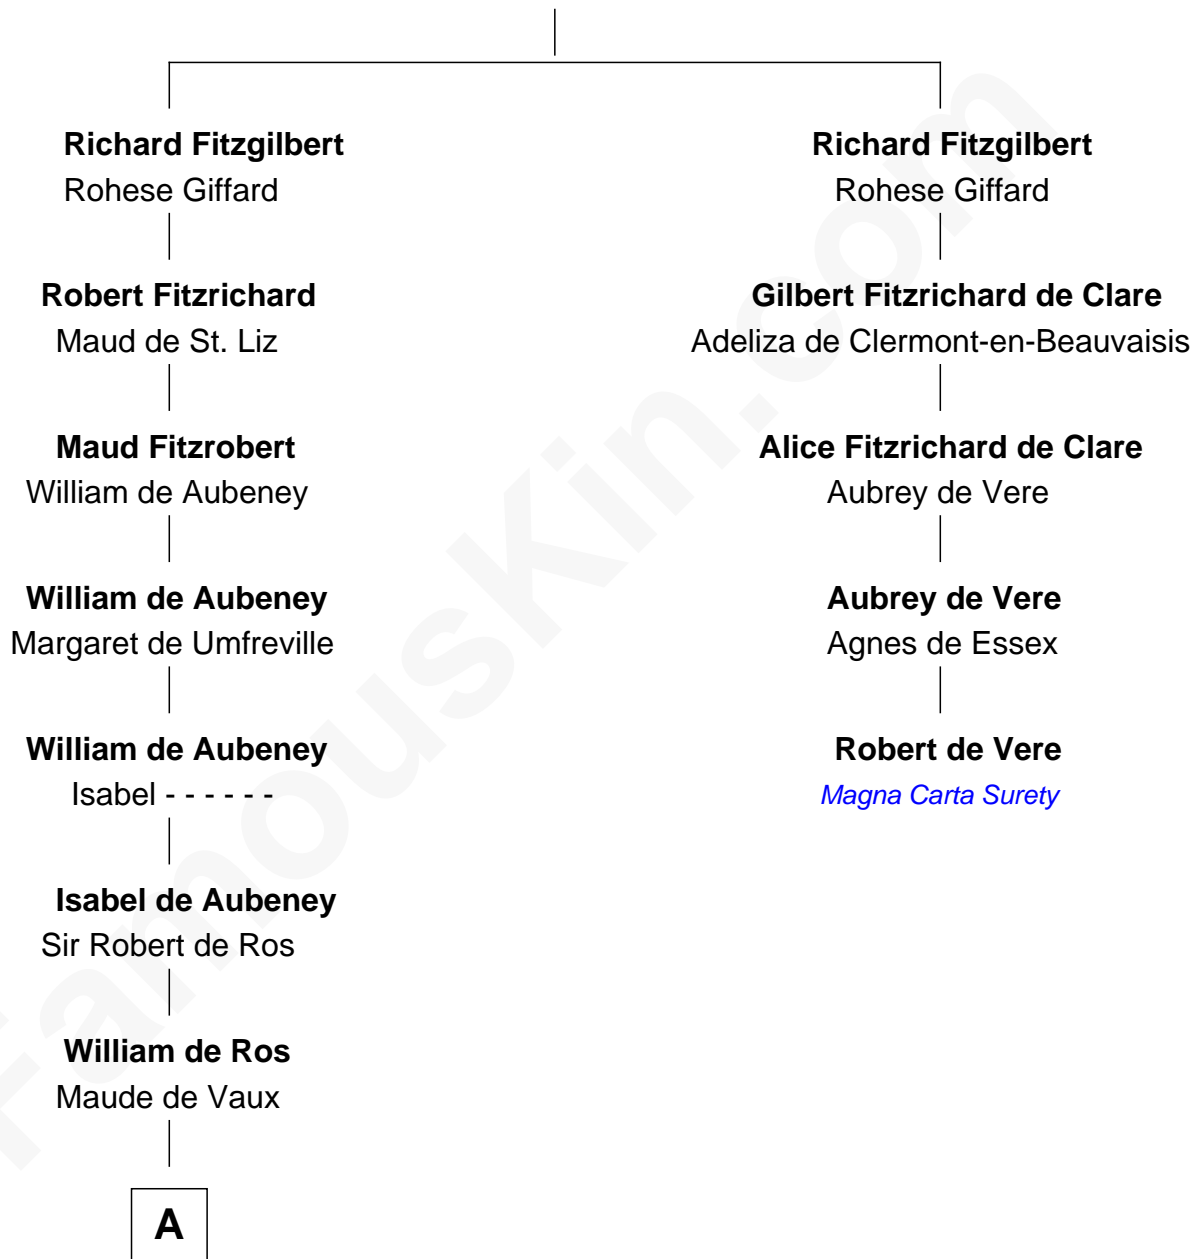

# FamousKin.com Relationship Chart of

**George Clinton**

*4th U.S. Vice President*

4th cousin 16 times removed of

**Robert de Vere**

*Magna Carta Surety*

**Gilbert Crispin**

**B**

—  
**William Clinton**  
Elizabeth Kennedy

—  
**James Clinton**  
Elizabeth Smith

—  
**Charles Clinton**  
Elizabeth Denniston

—  
**George Clinton**  
*4th U.S. Vice President*

FamousKin.com