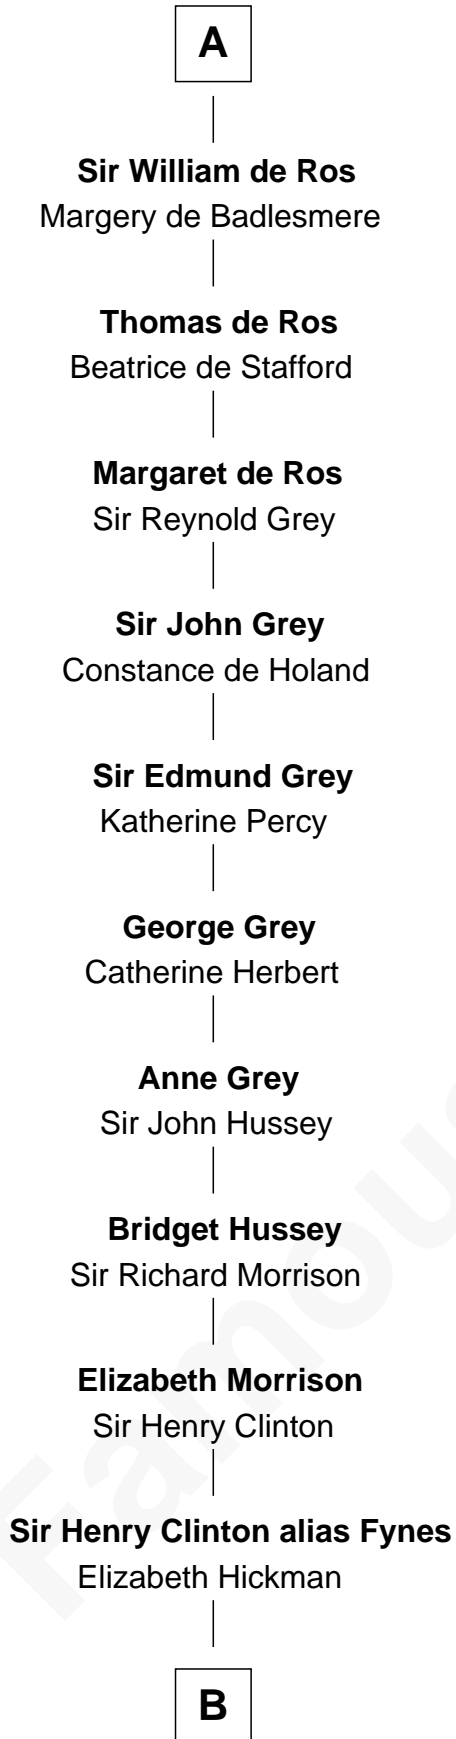

# FamousKin.com Relationship Chart of

**George Clinton**

*4th U.S. Vice President*

4th cousin 16 times removed of

**Robert de Vere**

*Magna Carta Surety*

**Gilbert Crispin**

**B**

—  
**William Clinton**  
Elizabeth Kennedy

—  
**James Clinton**  
Elizabeth Smith

—  
**Charles Clinton**  
Elizabeth Denniston

—  
**George Clinton**  
*4th U.S. Vice President*

FamousKin.com