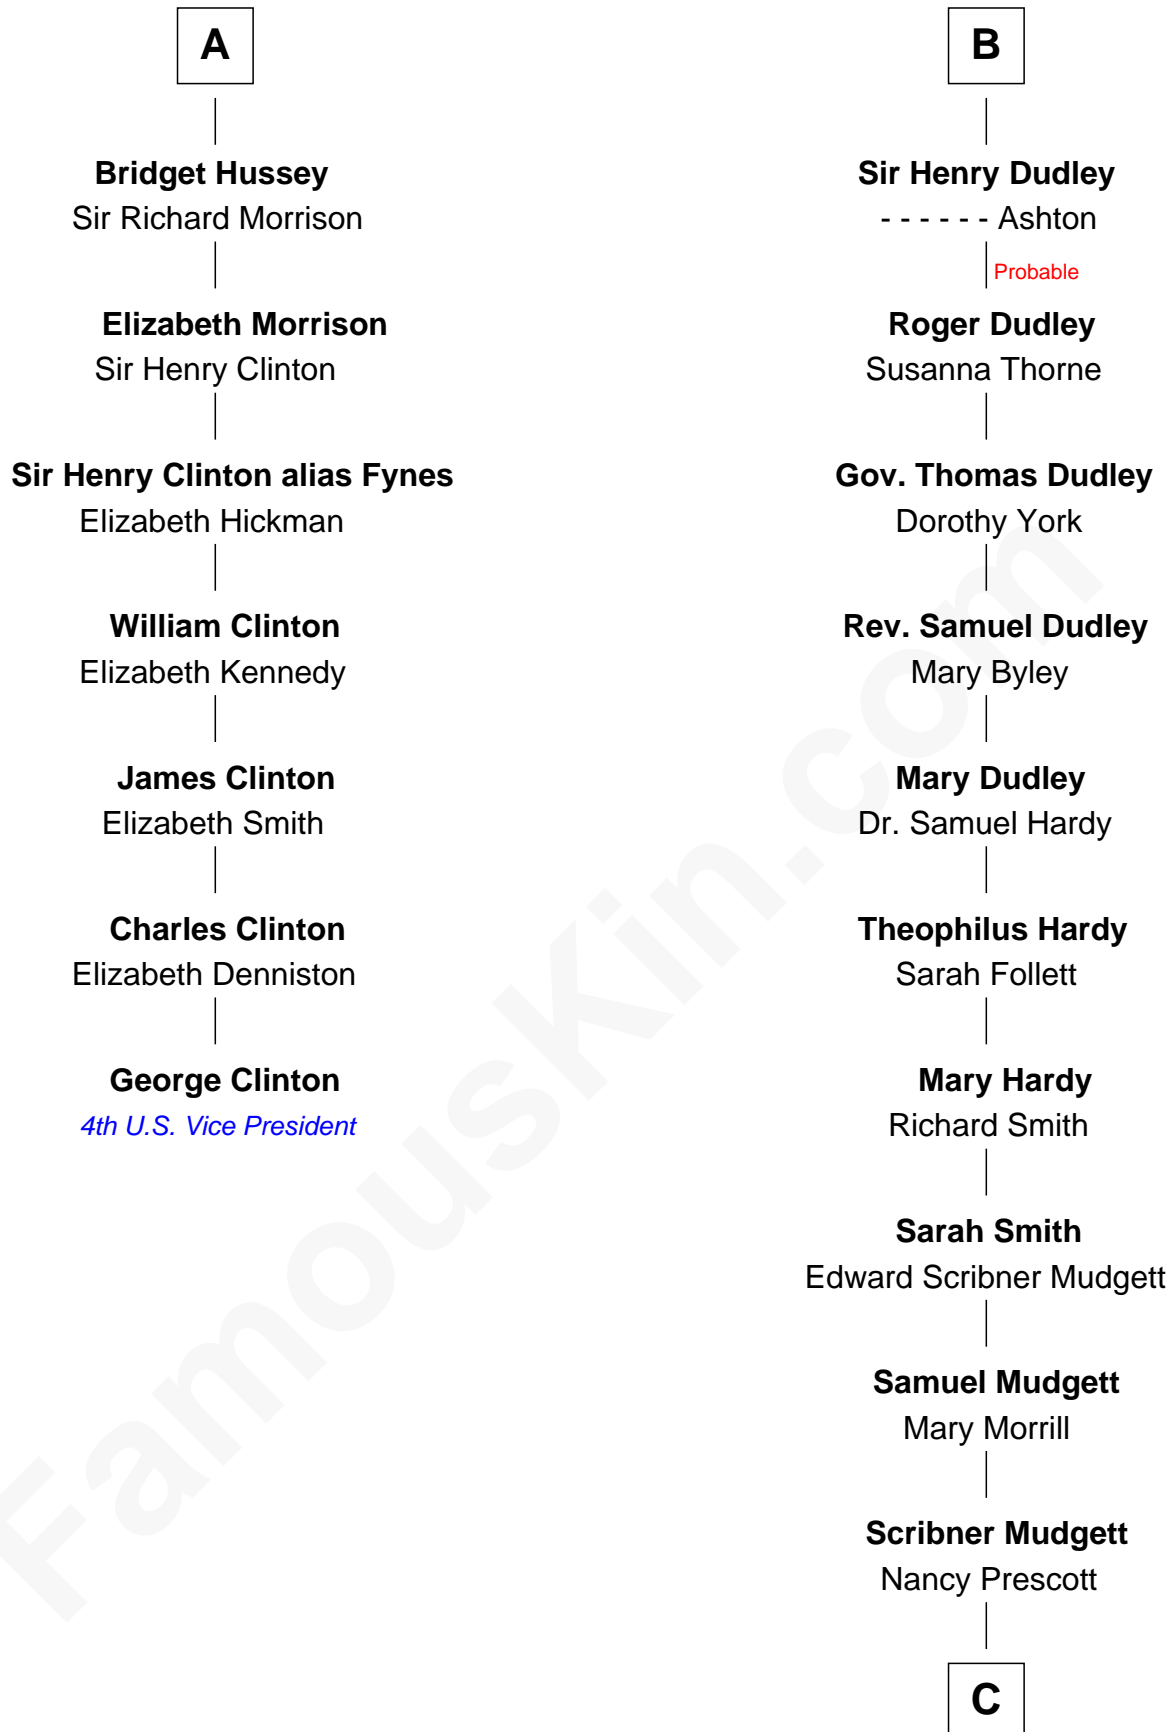

# FamousKin.com Relationship Chart of

**George Clinton**

*4th U.S. Vice President*

13th cousin 5 times removed of

**Dr. H. H. Holmes**

*Serial Killer aka "Devil in the White City"*

**Henry Plantagenet**  
Maud de Chaworth

**Henry of Lancaster**  
Isabella de Beaumont

**Blanche of Lancaster**  
John of Gaunt

**Elizabeth of Lancaster**  
John de Holand

**Constance de Holand**  
Sir John Grey

**Sir Edmund Grey**  
Katherine Percy

**George Grey**  
Catherine Herbert

**Anne Grey**  
Sir John Hussey

**A**

**Eleanor Plantagenet**  
Richard Fitzalan

**Alice Fitzalan**  
Sir Thomas de Holand

**Eleanor Holand**  
Edward Cherleton

**Joyce Cherleton**  
Sir John Tiptoft

**Joyce Tiptoft**  
Sir Edmund Sutton

**Sir Edward Sutton**  
Cecily Willoughby

**Sir John Sutton**  
Cecily Grey

**B**

C

**Levi Horton Mudgett**  
Theodate Page Price

**Dr. H. H. Holmes**  
*Serial Killer Dr. H. H. Holmes*