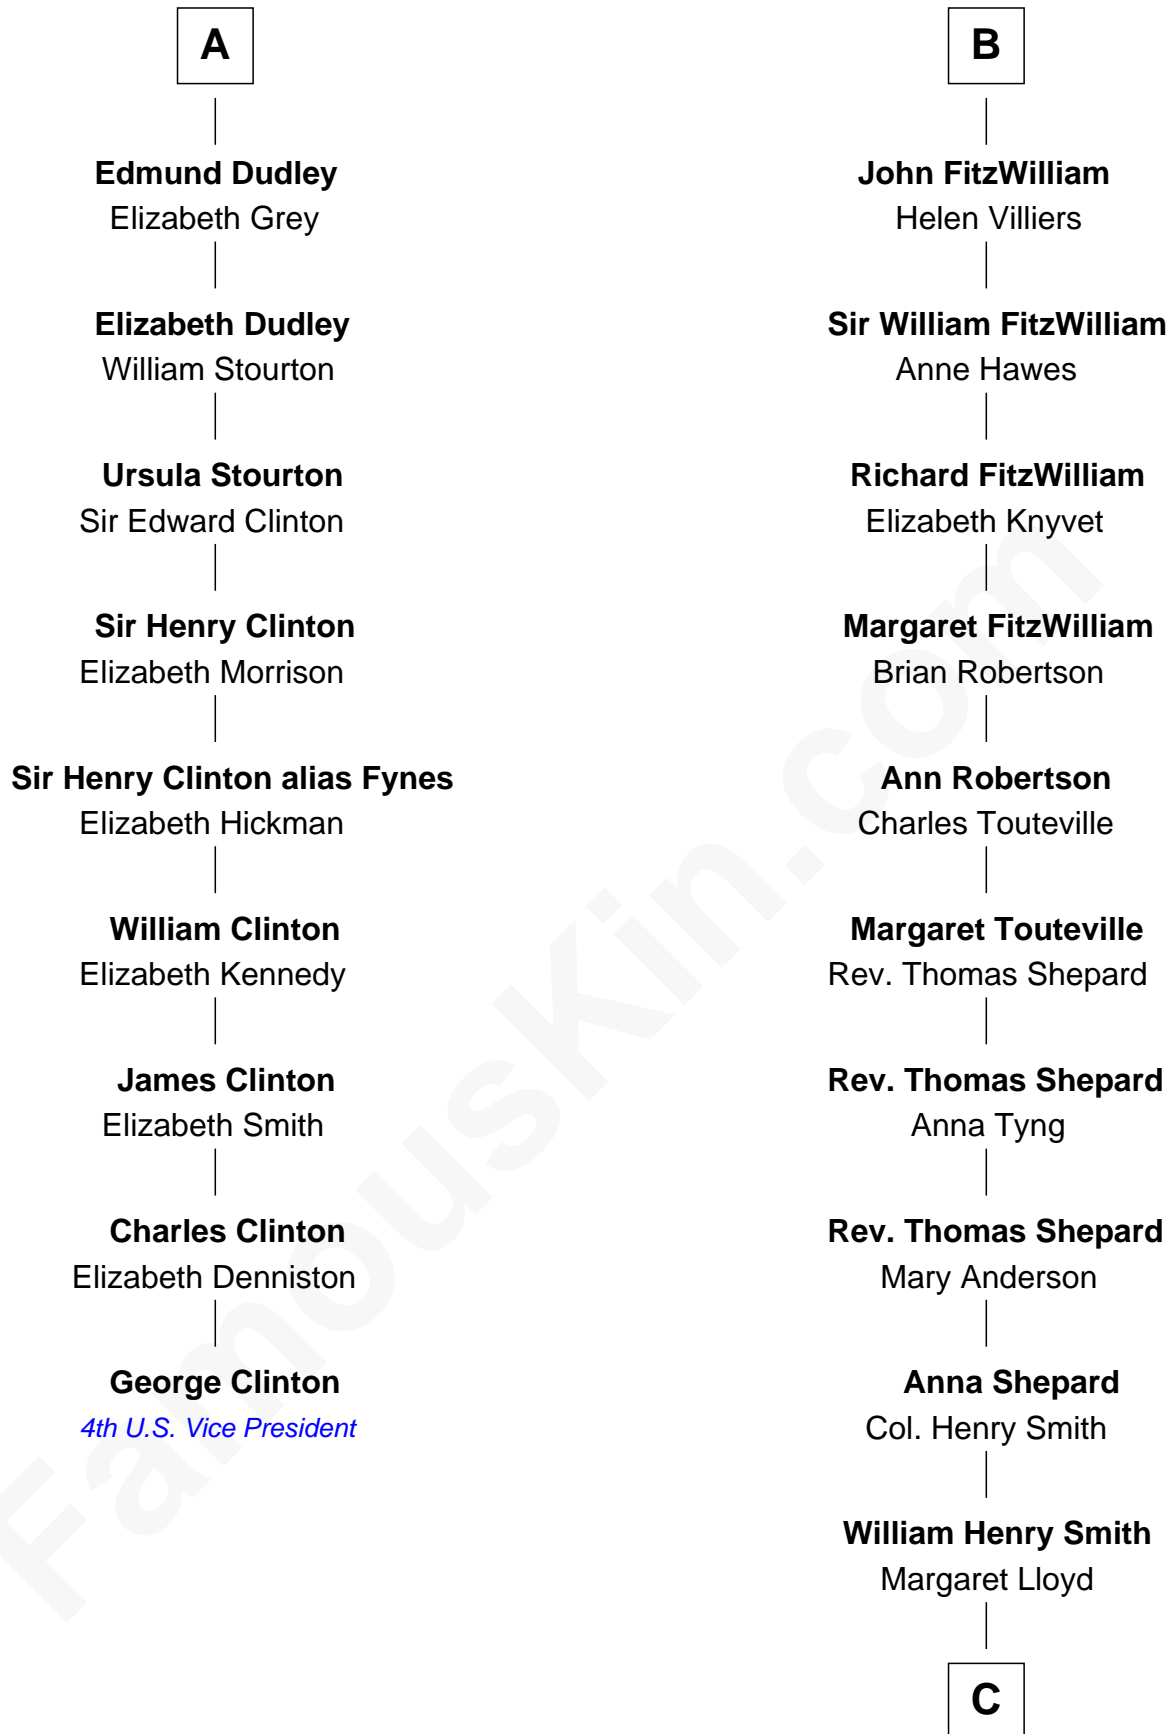

FamousKin.com Relationship Chart of

George Clinton

4th U.S. Vice President

15th cousin 6 times removed of

Franklin D. Roosevelt

32nd U.S. President

Sir Richard FitzRoy

Rose de Dover

Sir John Sutton Dudley
Elizabeth Bramshot

A

Lora de Dover
Sir William Marmion

Sir John Marmion
Isabel - - - - -

Sir John Marmion
Maud de Furnival

Joan Marmion
Sir John Bernake

Maud de Bernacke
Sir Ralph de Cromwell

Maude de Cromwell
Sir William FitzWilliam

Sir John FitzWilliam
Eleanor Greene

B

C

Rebecca Smith

John Aspinwall

John Aspinwall

Susan Howland

Mary Rebecca Aspinwall

Isaac Daniel Roosevelt

James Roosevelt

Sara Delano

Franklin D. Roosevelt

32nd U.S. President

FamousKin.com