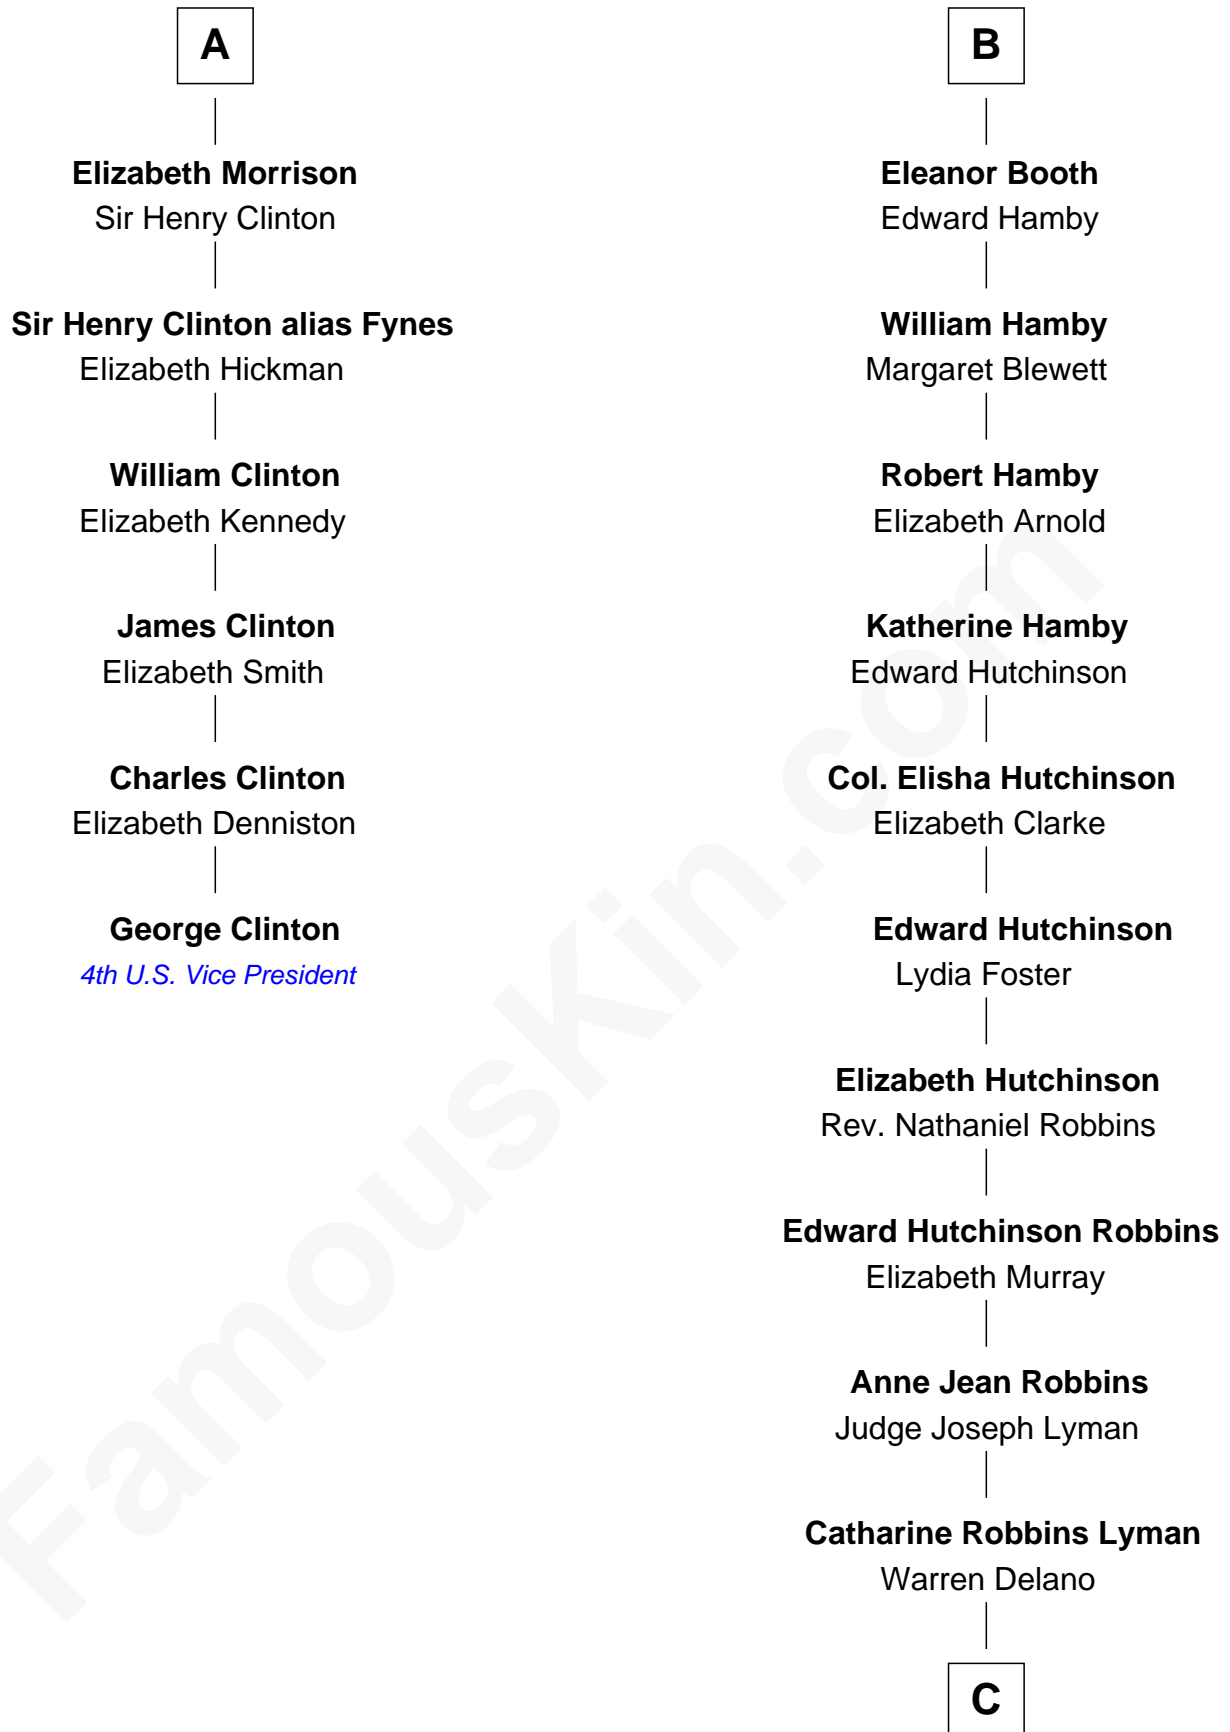

# FamousKin.com Relationship Chart of

**George Clinton**

*4th U.S. Vice President*

12th cousin 6 times removed of

**Franklin D. Roosevelt**

*32nd U.S. President*

**C**

|  
**Sara Delano**  
James Roosevelt

|  
**Franklin D. Roosevelt**  
*32nd U.S. President*

FamousKin.com