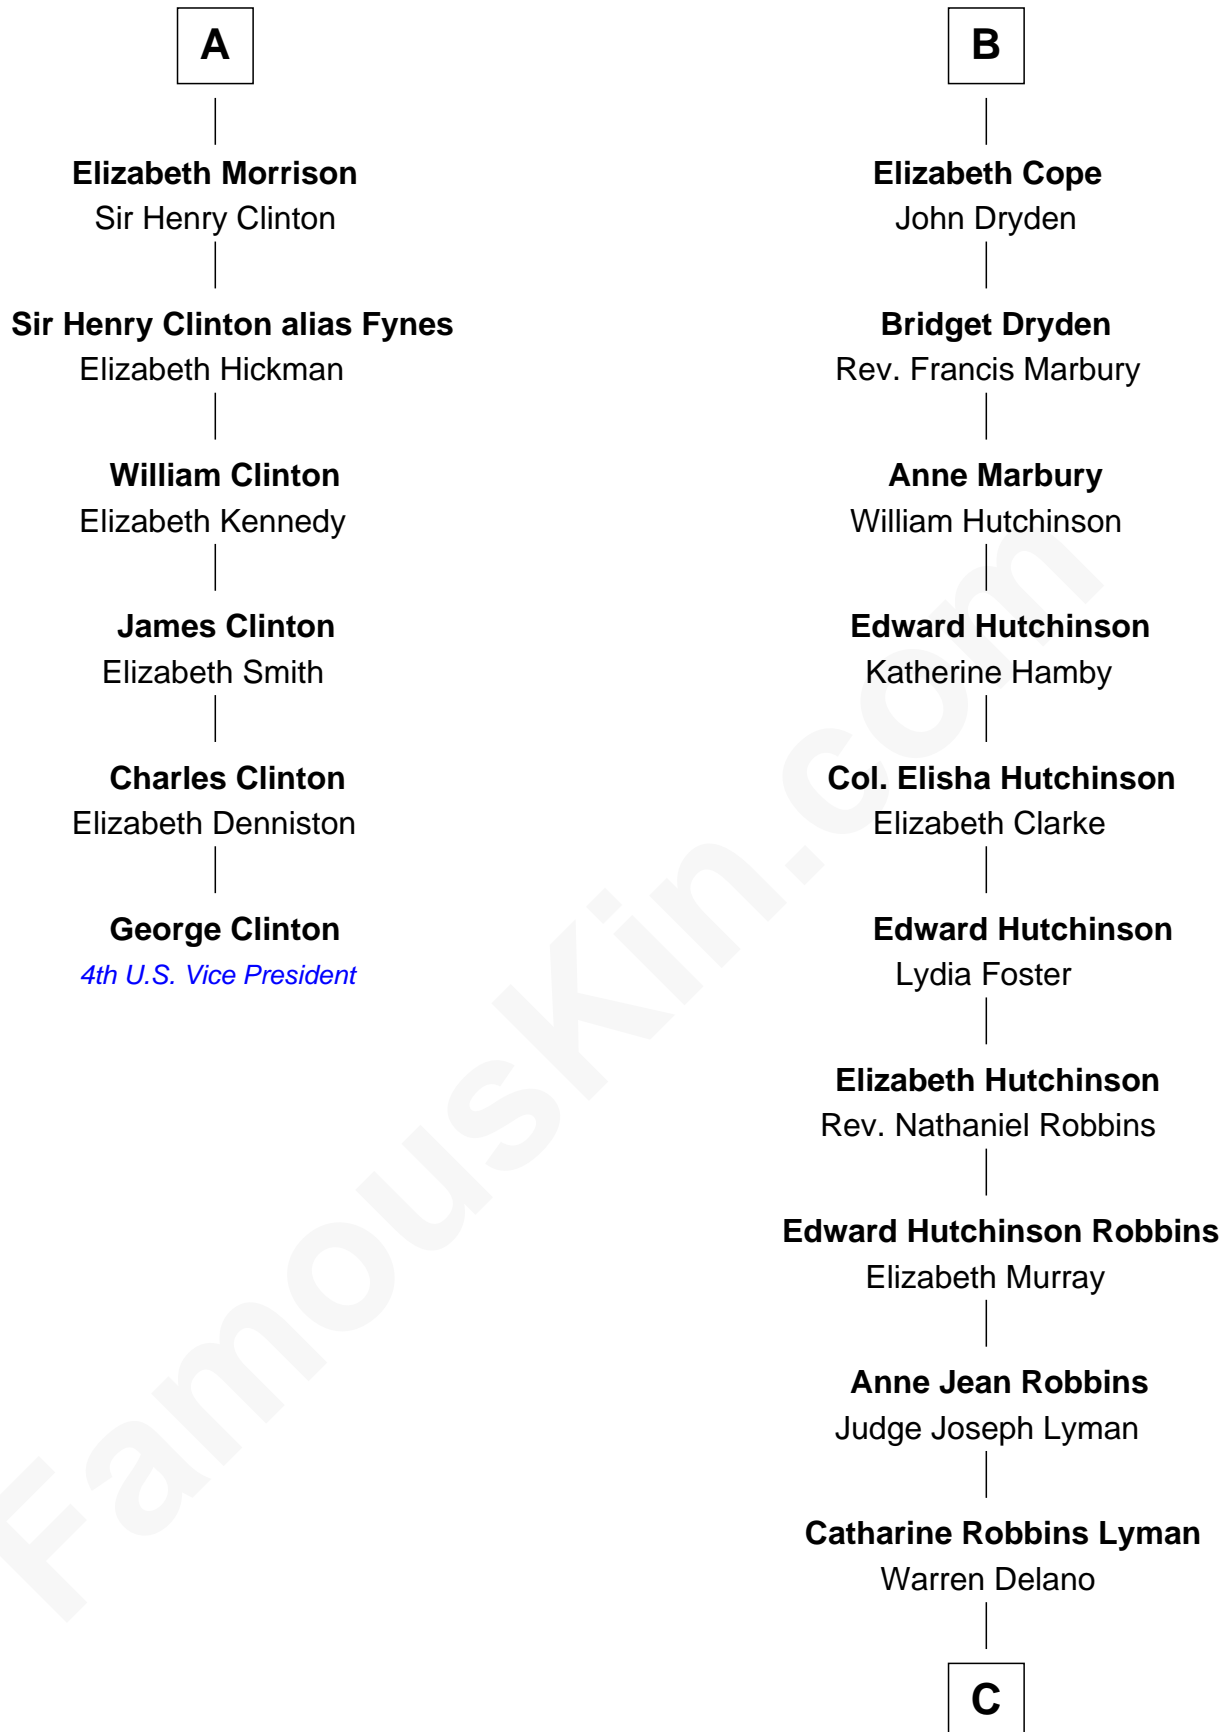

FamousKin.com Relationship Chart of

George Clinton

4th U.S. Vice President

12th cousin 6 times removed of

Franklin D. Roosevelt

32nd U.S. President

Ralph de Stafford

Margaret de Audley

John de Ferrers

Robert de Ferrers

Margaret Despencer

Phillippa Ferrers

Sir Thomas Greene

Elizabeth Greene

William Raleigh

Sir Edward Raleigh

Margaret Verney

Sir Edward Raleigh

Anne Chamberlayne

Bridget Raleigh

Sir John Cope

B

C

|
Sara Delano
James Roosevelt

|
Franklin D. Roosevelt
32nd U.S. President

FamousKin.com