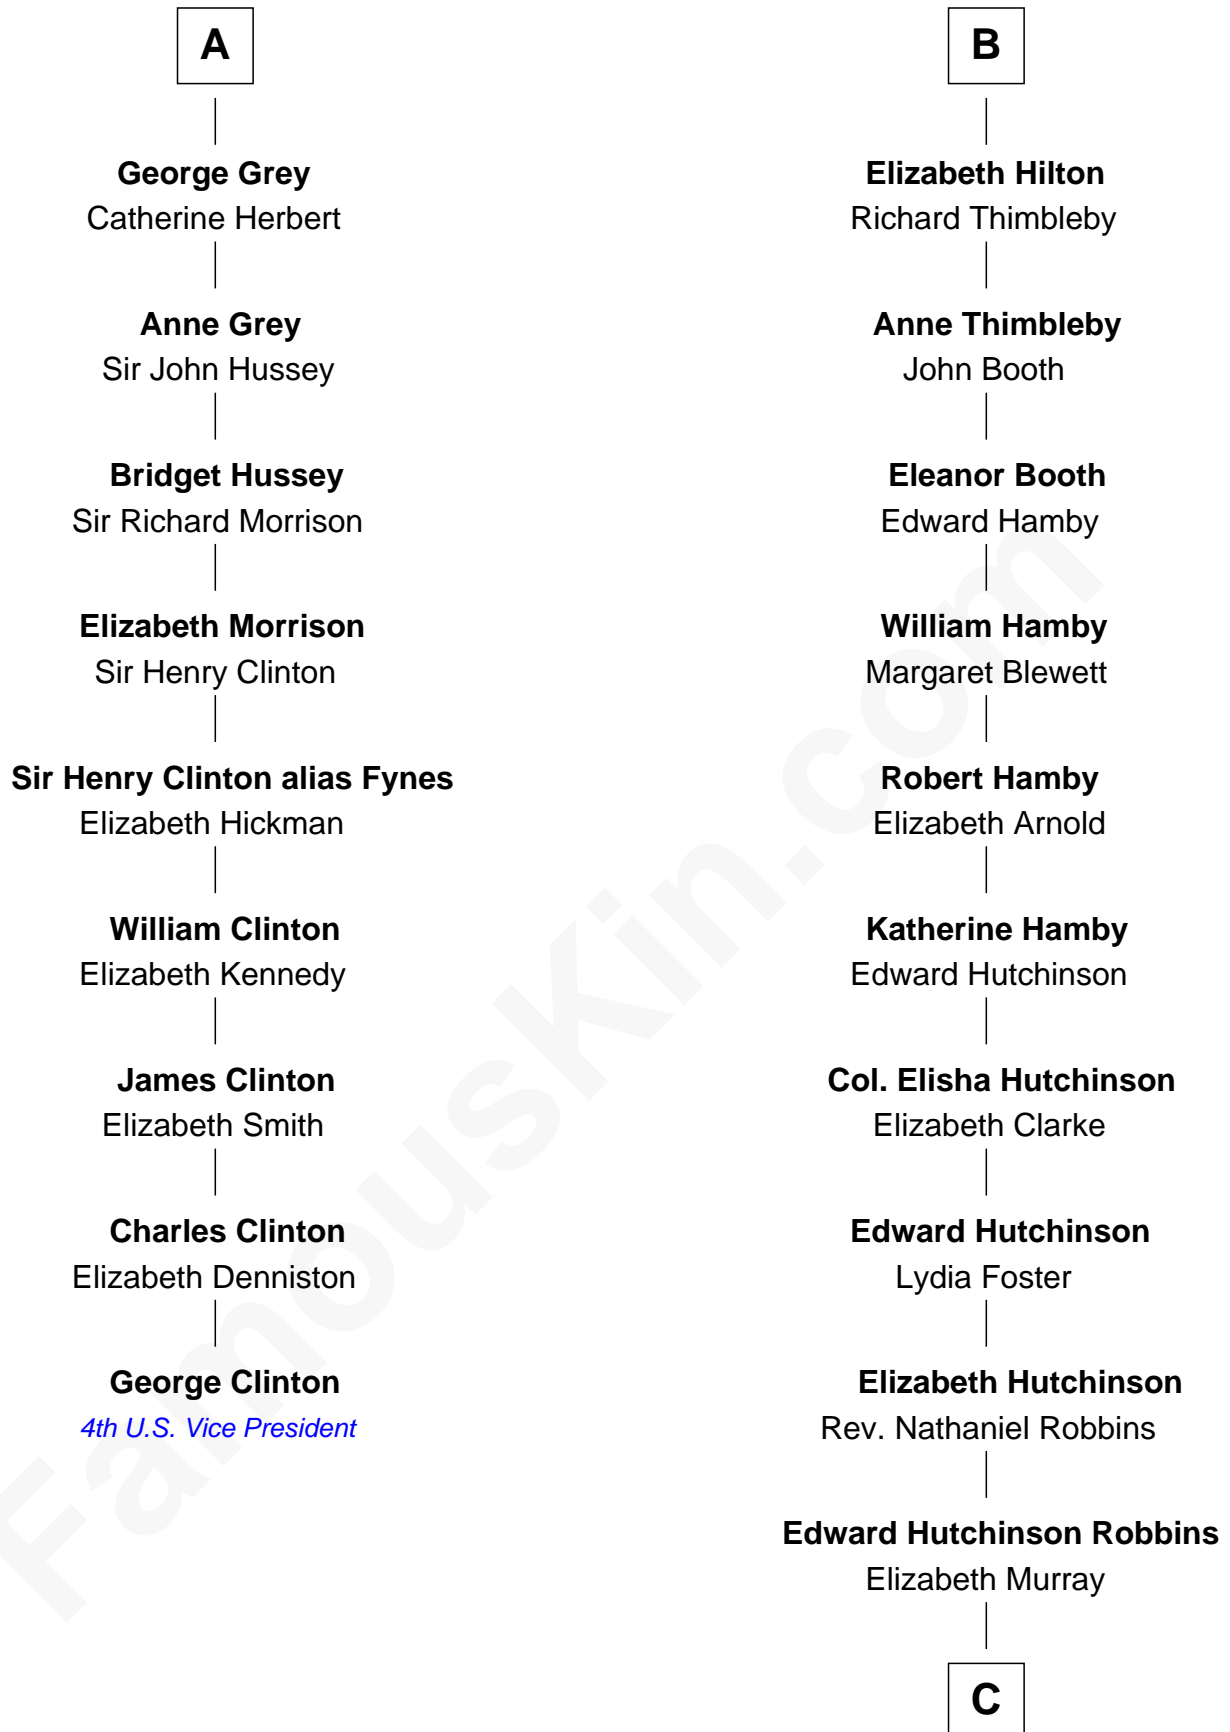

FamousKin.com Relationship Chart of

George Clinton

4th U.S. Vice President

15th cousin 5 times removed of

Franklin D. Roosevelt

32nd U.S. President

Alexander Comyn

Elisabeth de Quincy

Sir Andrew Luttrell

Hawise Luttrell

Sir Godfrey Hilton

Sir Godfrey Hilton

Margery Willoughby

B

C

—
Anne Jean Robbins

Judge Joseph Lyman

—
Catharine Robbins Lyman

Warren Delano

—
Sara Delano

James Roosevelt

—
Franklin D. Roosevelt

32nd U.S. President