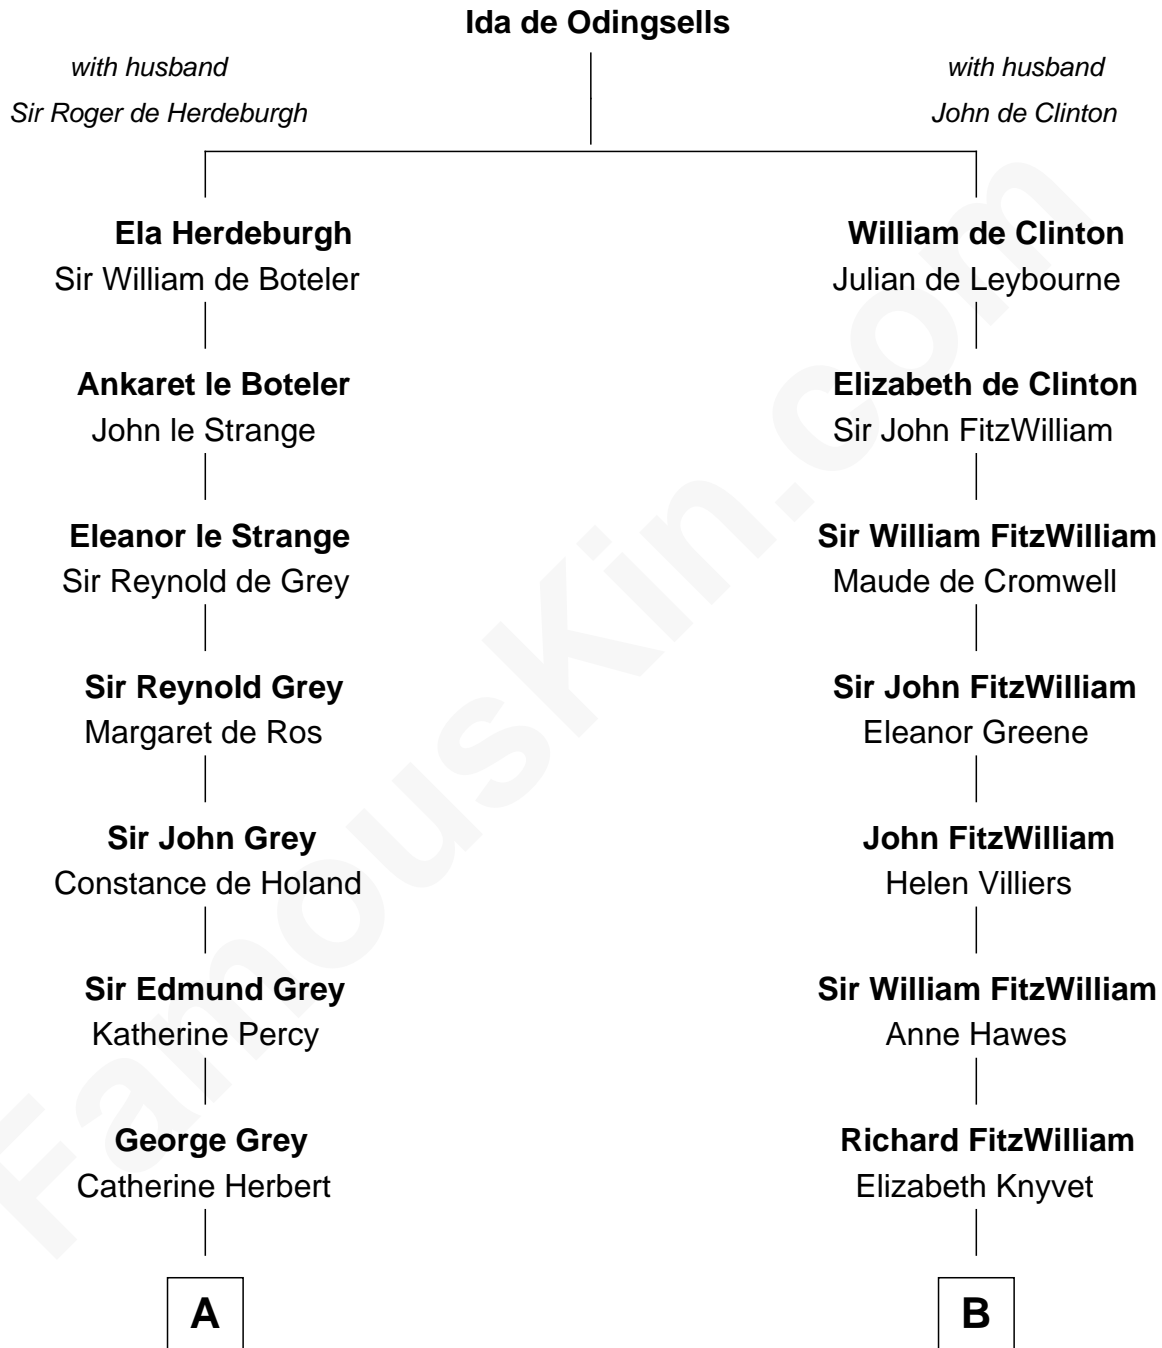

# FamousKin.com Relationship Chart of

**George Clinton**

*4th U.S. Vice President*

14th cousin 4 times removed of

**Franklin D. Roosevelt**

*32nd U.S. President*

**C**

James Roosevelt

Sara Delano

Franklin D. Roosevelt

*32nd U.S. President*

FamousKin.com