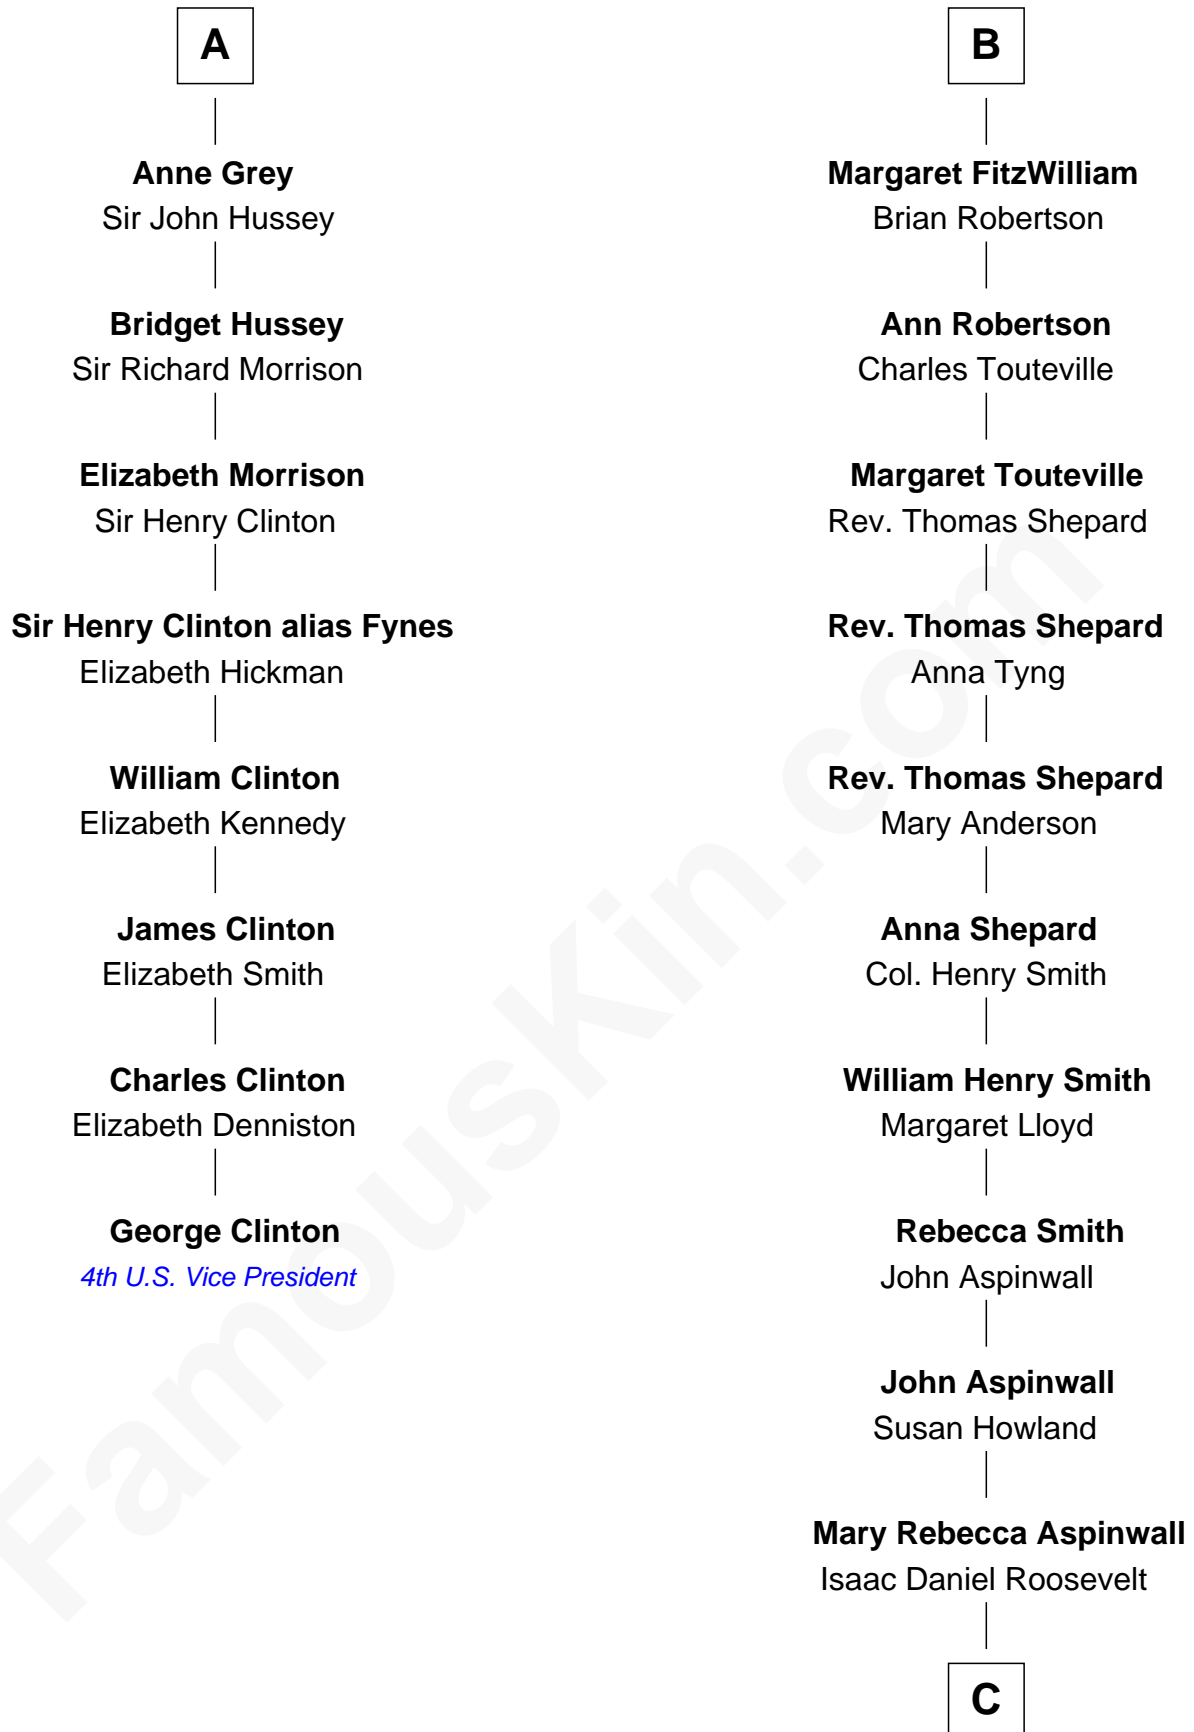

# FamousKin.com Relationship Chart of

**George Clinton**

*4th U.S. Vice President*

14th cousin 4 times removed of

**Franklin D. Roosevelt**

*32nd U.S. President*

**C**

James Roosevelt

Sara Delano

Franklin D. Roosevelt

*32nd U.S. President*

FamousKin.com