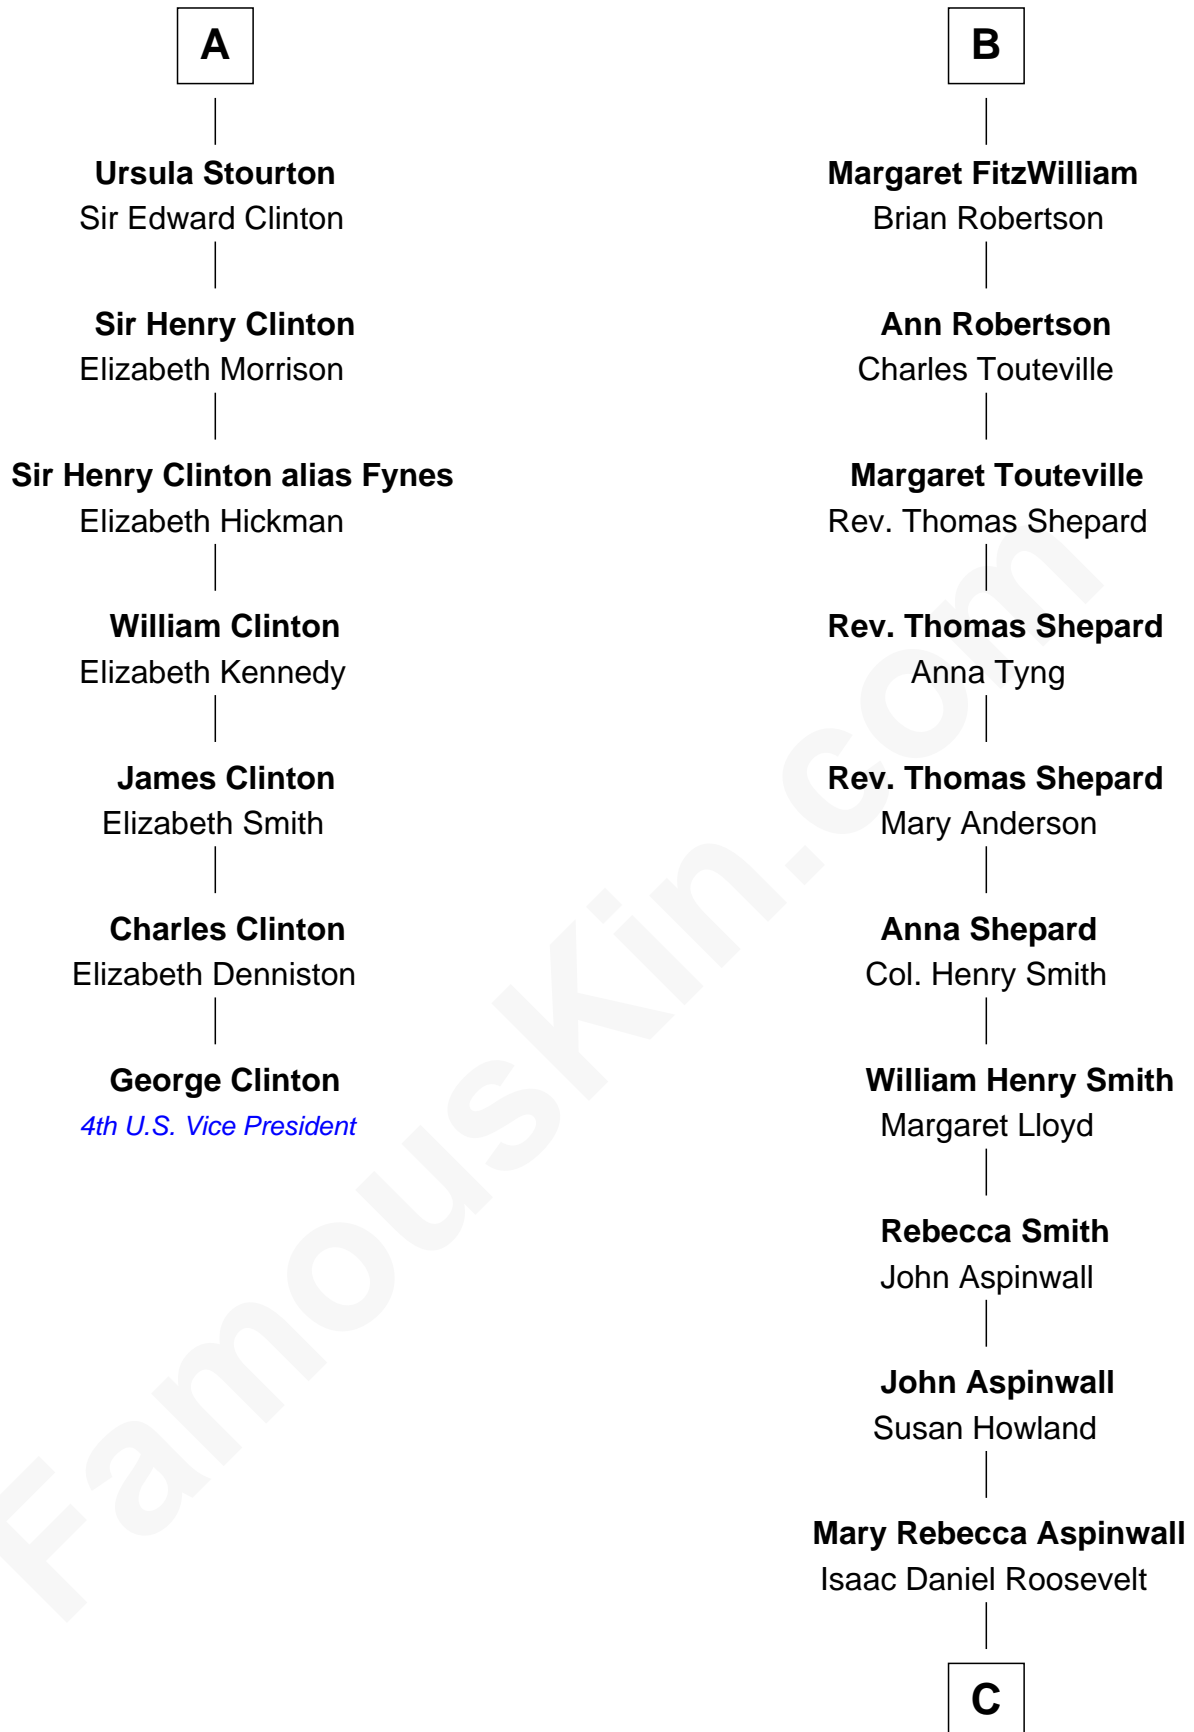

FamousKin.com Relationship Chart of

George Clinton

4th U.S. Vice President

13th cousin 5 times removed of

Franklin D. Roosevelt

32nd U.S. President

Eudo la Zouche
Milicent de Cantilupe

Eve la Zouche
Sir Maurice de Berkeley

Thomas de Berkeley
Katherine de Clyvedon

Sir John Berkeley
Elizabeth Betteshorne

Elizabeth Berkeley
Sir John Sutton

Sir John Sutton Dudley
Elizabeth Bramshot

Edmund Dudley
Elizabeth Grey

Elizabeth Dudley
William Stourton

A

Lucy Zouche
Thomas de Greene

Sir Henry Greene
Katherine Drayton

Sir Henry de Greene
Matilda de Mauduit

Eleanor Greene
Sir John FitzWilliam

John FitzWilliam
Helen Villiers

Sir William FitzWilliam
Anne Hawes

Richard FitzWilliam
Elizabeth Knyvet

B

C

|
James Roosevelt

Sara Delano

|
Franklin D. Roosevelt

32nd U.S. President

FamousKin.com