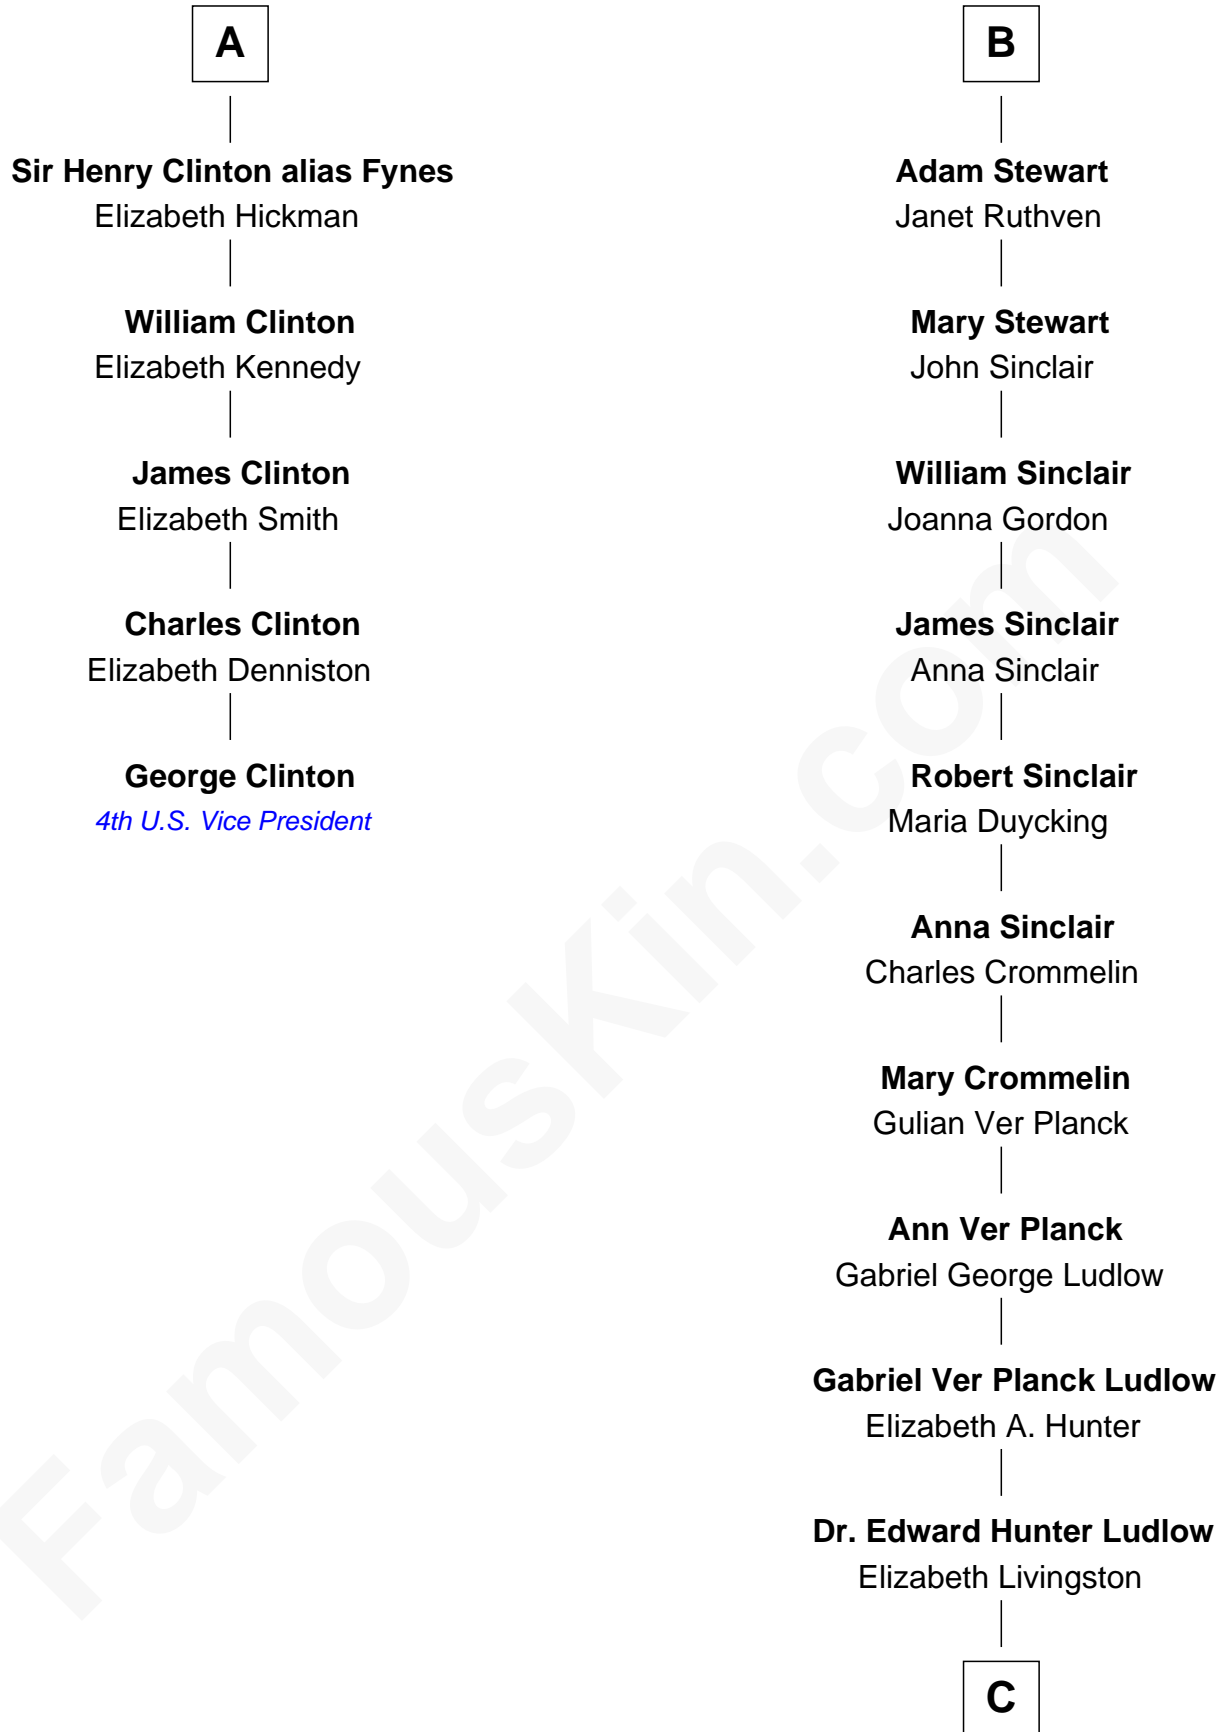

# FamousKin.com Relationship Chart of

**George Clinton**

*4th U.S. Vice President*

11th cousin 8 times removed of

**Eleanor Roosevelt**

*First Lady of President Franklin D. Roosevelt*

**C**

—  
**Mary Livingston Ludlow**

Valentine Gill Hall

—  
**Anna Rebecca Hall**

Elliott Roosevelt

—  
**Eleanor Roosevelt**

*First Lady of Franklin Roosevelt*

FamousKin.com