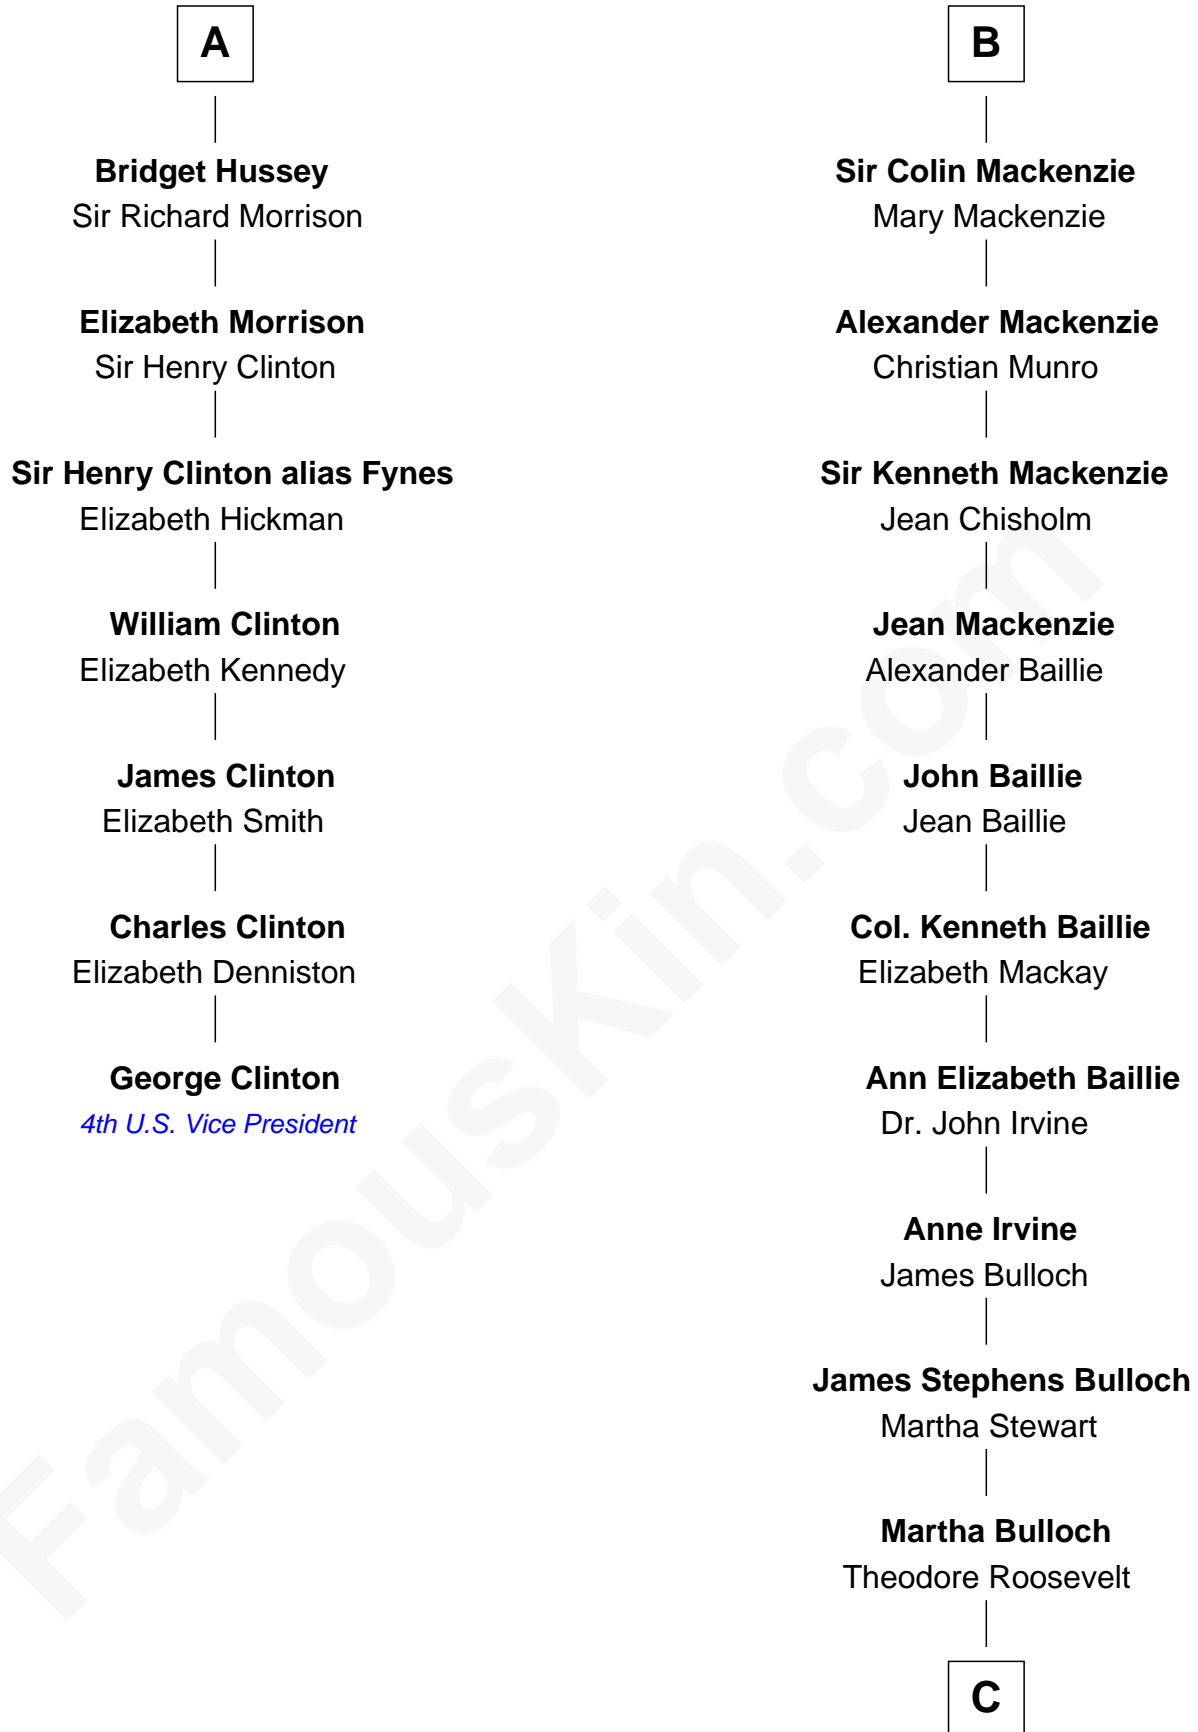

FamousKin.com Relationship Chart of

George Clinton

4th U.S. Vice President

13th cousin 5 times removed of

Eleanor Roosevelt

First Lady of President Franklin D. Roosevelt

C

Elliott Roosevelt
Anna Rebecca Hall

Eleanor Roosevelt
First Lady of Franklin Roosevelt

FamousKin.com