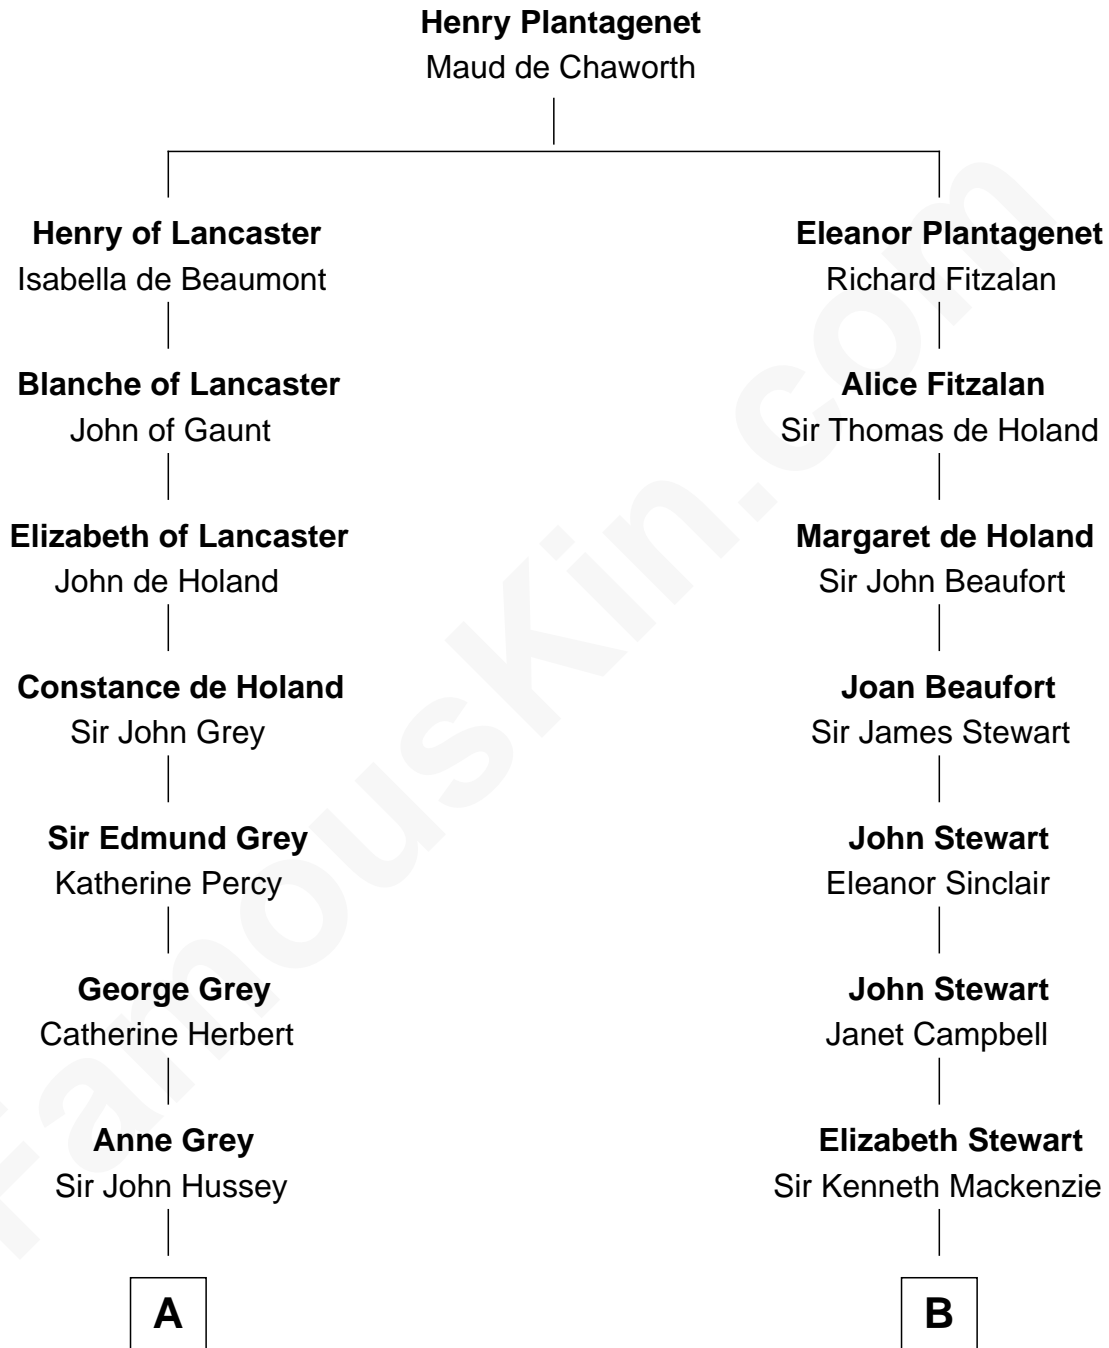

FamousKin.com Relationship Chart of

George Clinton

4th U.S. Vice President

13th cousin 5 times removed of

Eleanor Roosevelt

First Lady of President Franklin D. Roosevelt

C

Elliott Roosevelt
Anna Rebecca Hall

Eleanor Roosevelt
First Lady of Franklin Roosevelt

FamousKin.com