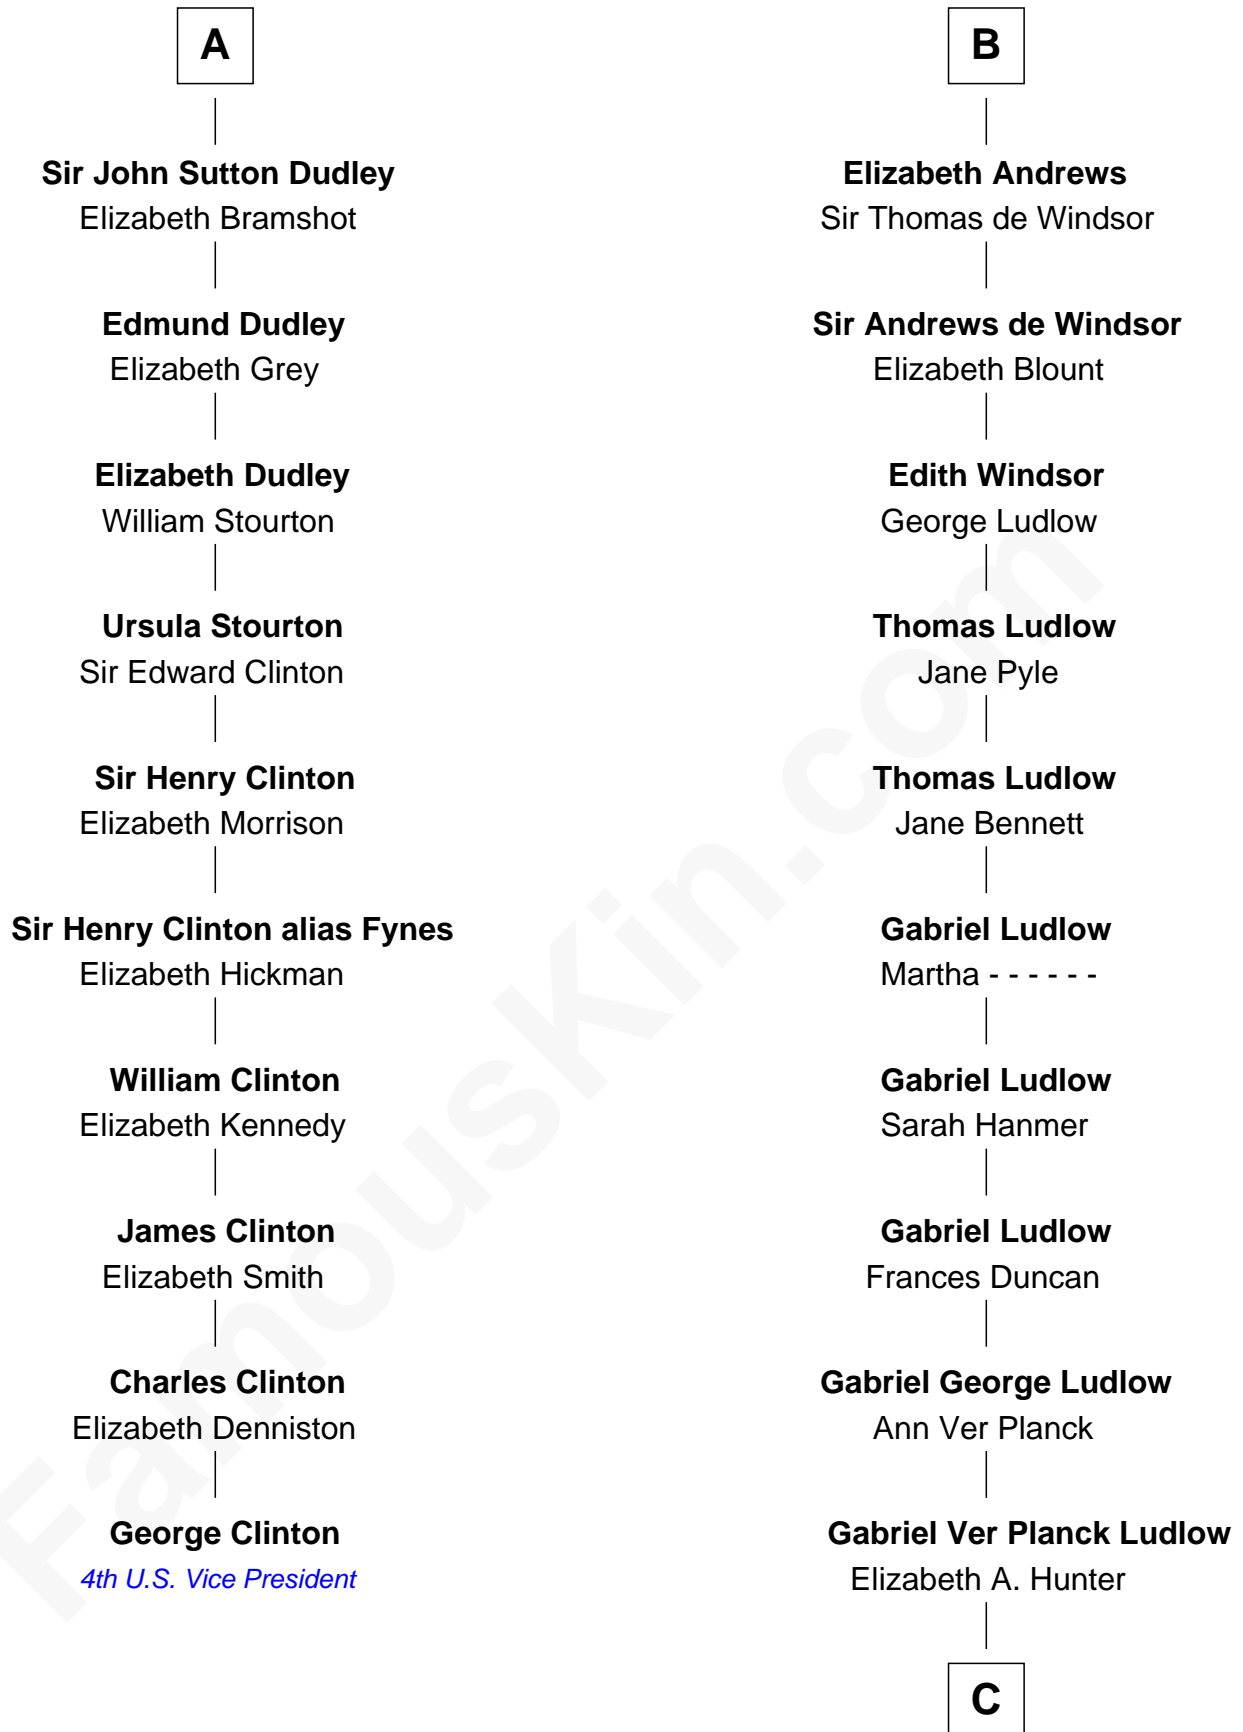

FamousKin.com Relationship Chart of

George Clinton

4th U.S. Vice President

16th cousin 4 times removed of

Eleanor Roosevelt

First Lady of President Franklin D. Roosevelt

Sir Hugh le Despencer

Aveline Basset

Catherine de Beaumont

Elizabeth Luttrell

John Stratton

Elizabeth Stratton

John Andrews

B

C

Dr. Edward Hunter Ludlow

Elizabeth Livingston

Mary Livingston Ludlow

Valentine Gill Hall

Anna Rebecca Hall

Elliott Roosevelt

Eleanor Roosevelt

First Lady of Franklin Roosevelt

FamousKin.com