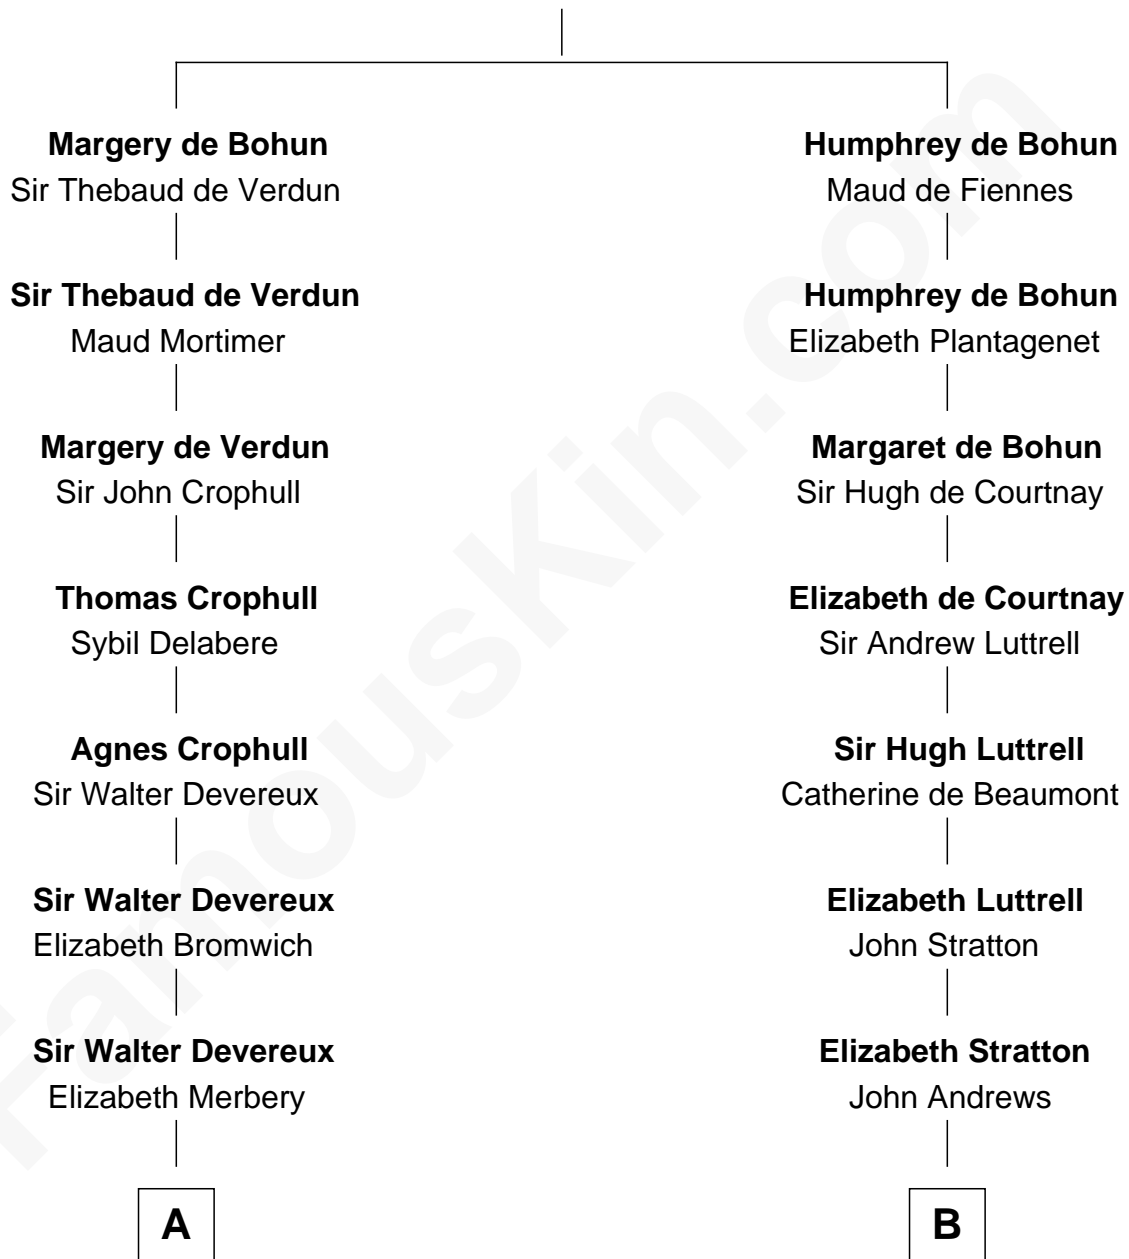

FamousKin.com Relationship Chart of

George Clinton

4th U.S. Vice President

16th cousin 4 times removed of

Eleanor Roosevelt

First Lady of President Franklin D. Roosevelt

Sir Humphrey de Bohun

Eleanor de Braiose

C

Dr. Edward Hunter Ludlow

Elizabeth Livingston

Mary Livingston Ludlow

Valentine Gill Hall

Anna Rebecca Hall

Elliott Roosevelt

Eleanor Roosevelt

First Lady of Franklin Roosevelt

FamousKin.com