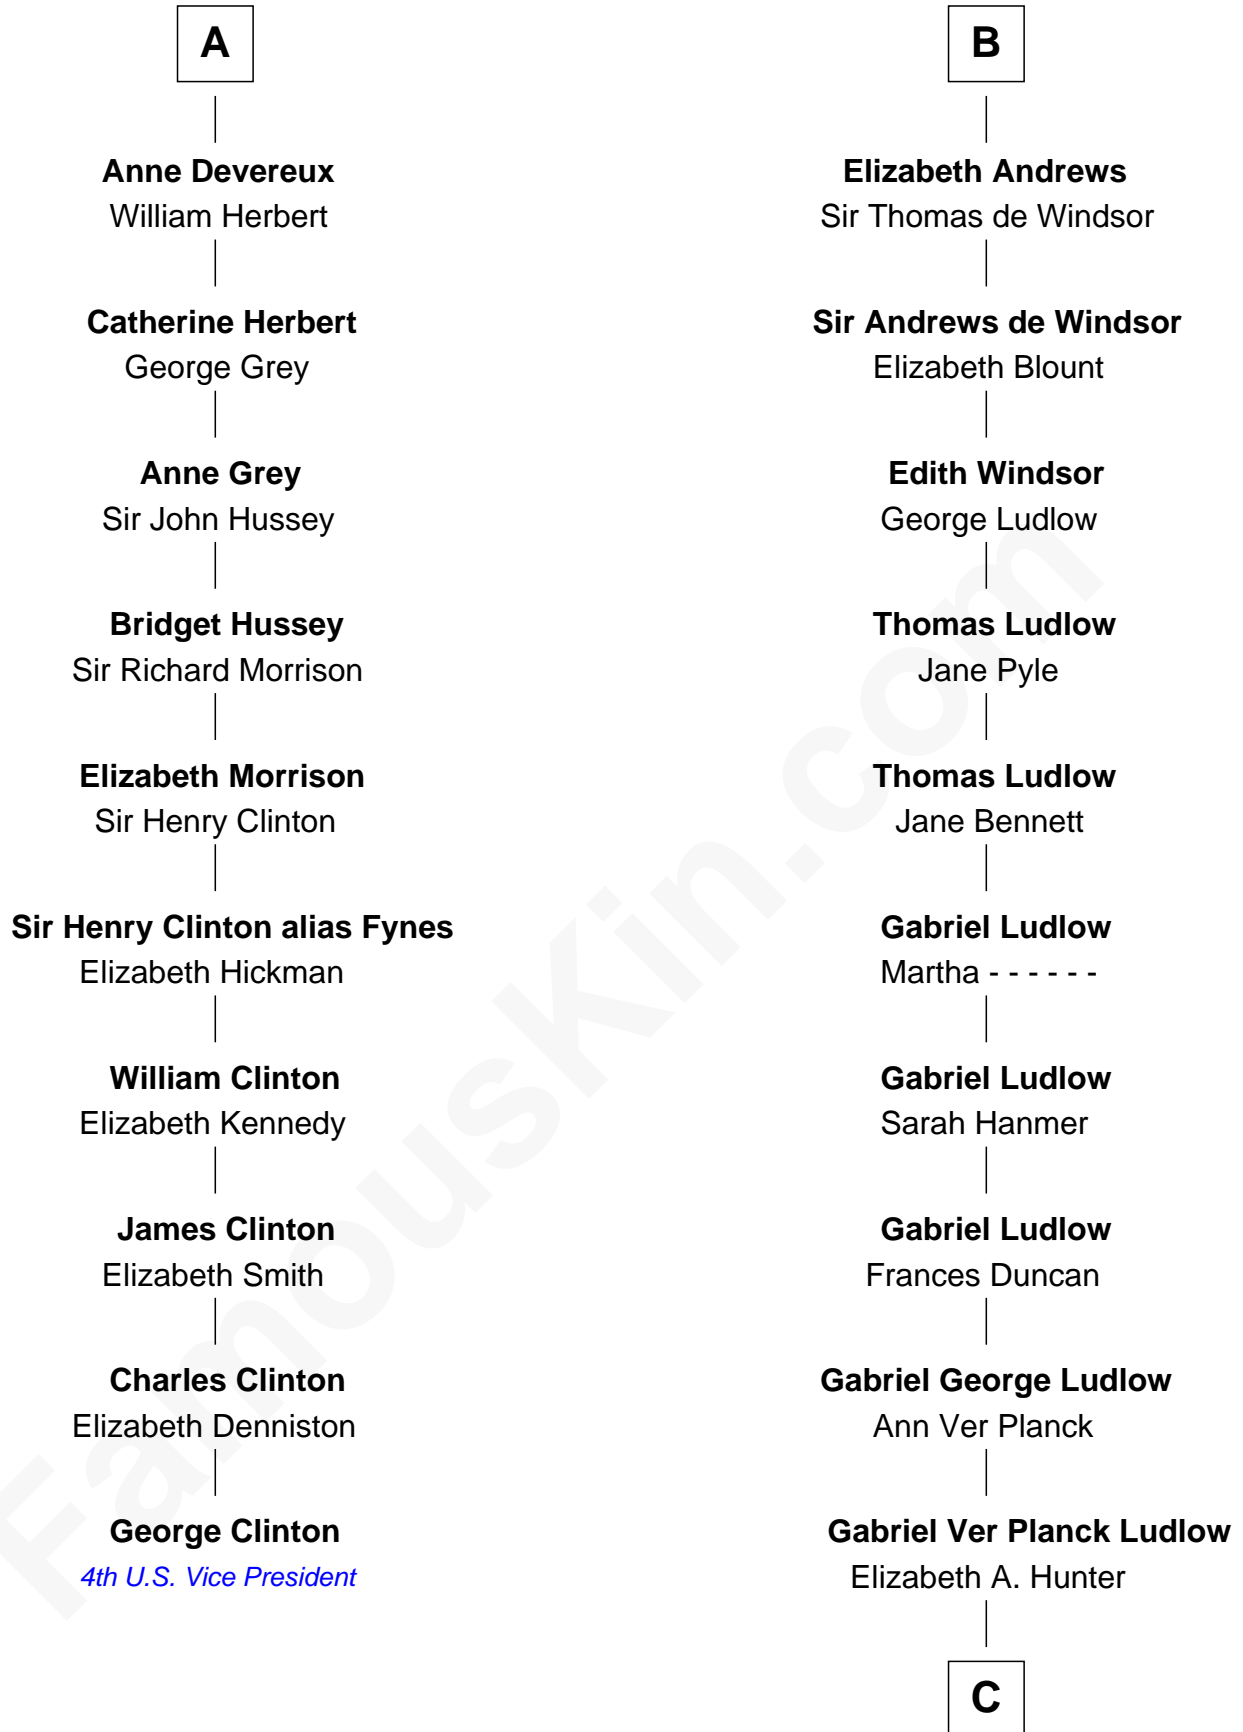

FamousKin.com Relationship Chart of

George Clinton

4th U.S. Vice President

16th cousin 4 times removed of

Eleanor Roosevelt

First Lady of President Franklin D. Roosevelt

Sir Humphrey de Bohun

Eleanor de Braiose

C

Dr. Edward Hunter Ludlow

Elizabeth Livingston

Mary Livingston Ludlow

Valentine Gill Hall

Anna Rebecca Hall

Elliott Roosevelt

Eleanor Roosevelt