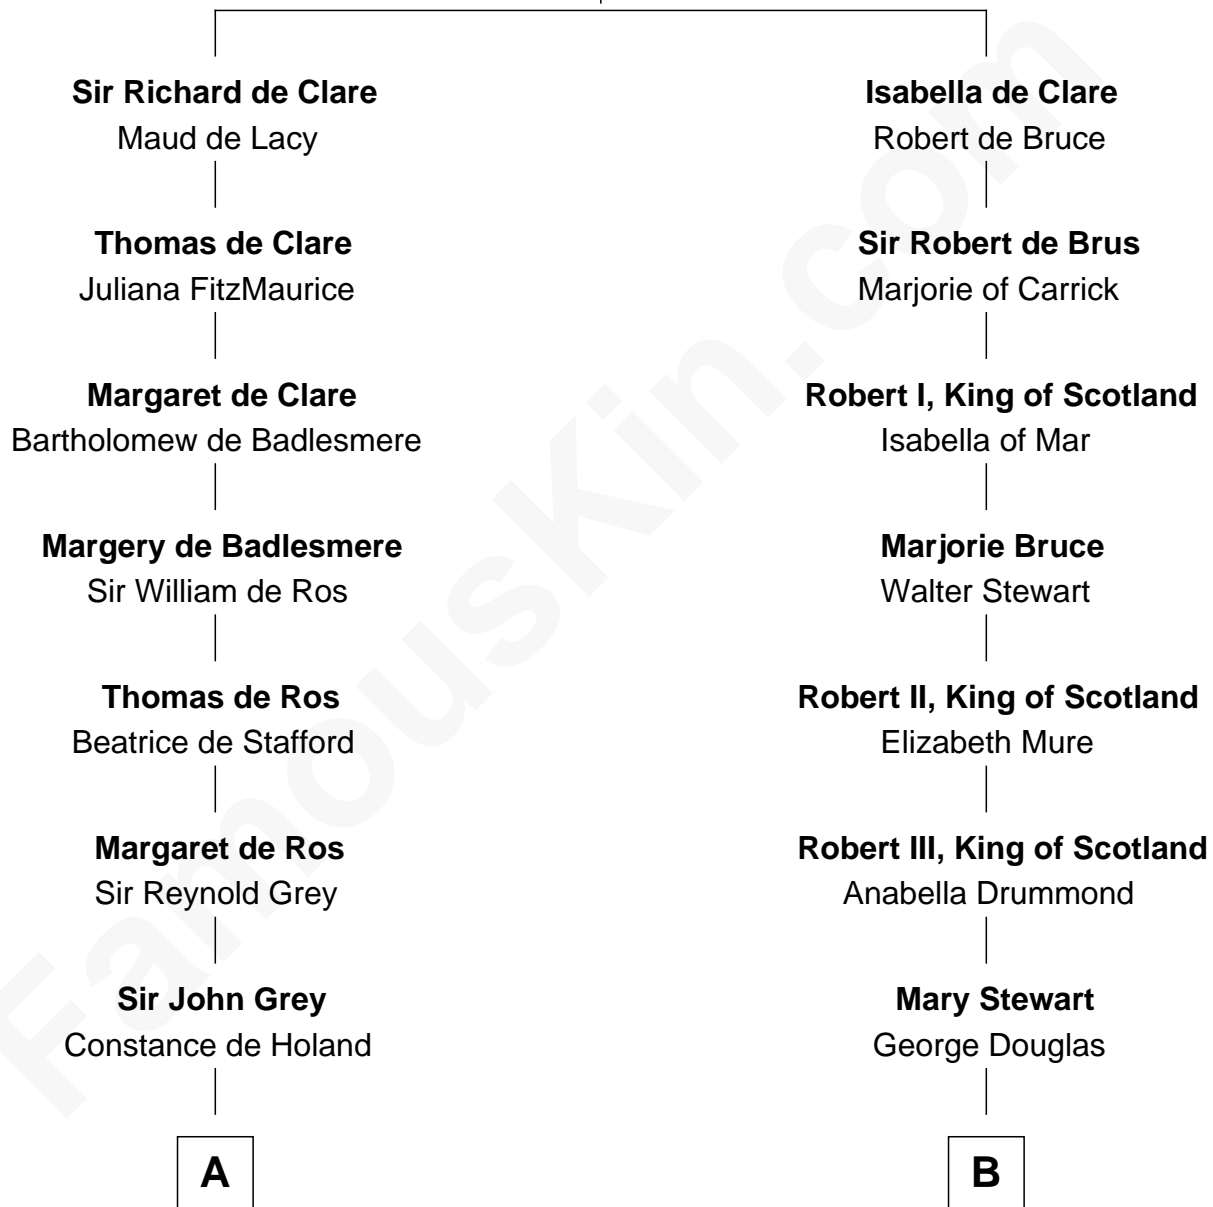

FamousKin.com Relationship Chart of

George Clinton

4th U.S. Vice President

16th cousin 4 times removed of

Theodore Roosevelt

26th U.S. President

Gilbert de Clare

Isabel Marshal

C

Anne Irvine

James Bulloch

James Stephens Bulloch

Martha Stewart

Martha Bulloch

Theodore Roosevelt

Theodore Roosevelt

26th U.S. President

FamousKin.com