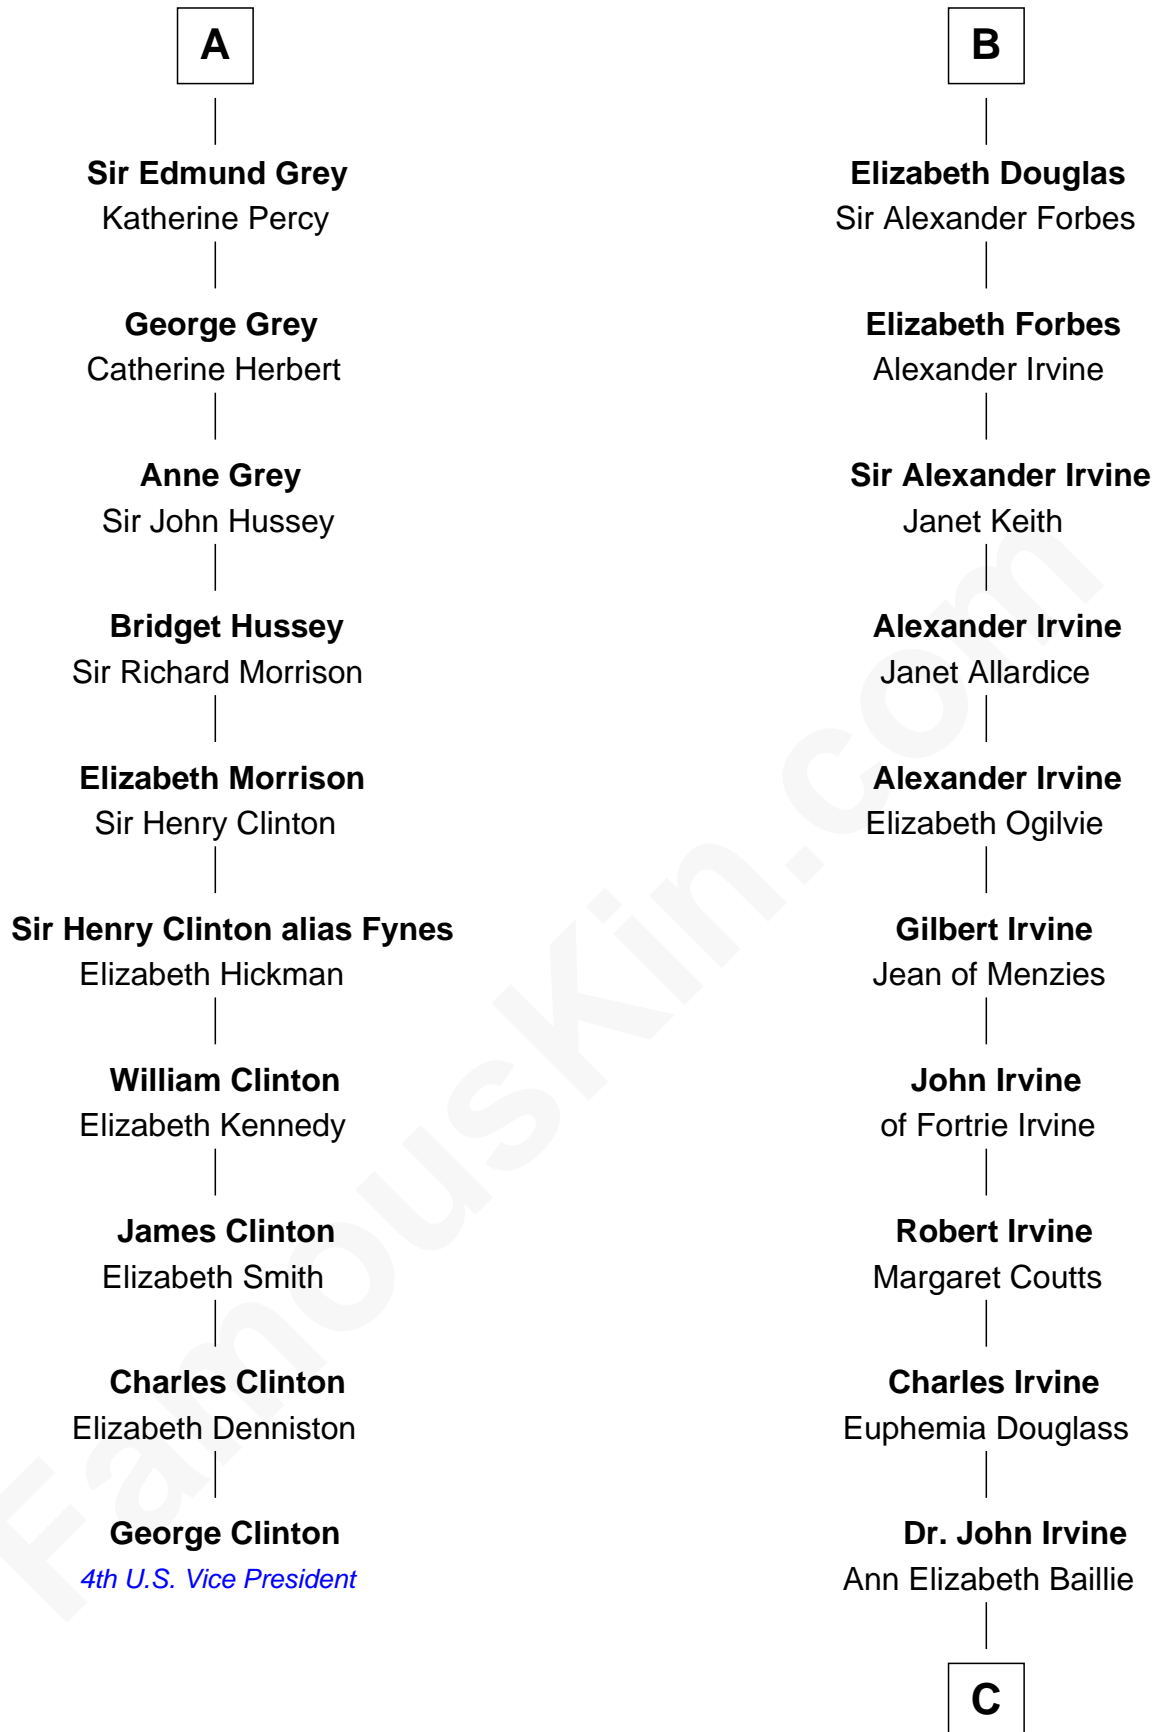

FamousKin.com Relationship Chart of

George Clinton

4th U.S. Vice President

16th cousin 4 times removed of

Theodore Roosevelt

26th U.S. President

Gilbert de Clare

Isabel Marshal

C

Anne Irvine

James Bulloch

James Stephens Bulloch

Martha Stewart

Martha Bulloch

Theodore Roosevelt

Theodore Roosevelt

26th U.S. President

FamousKin.com