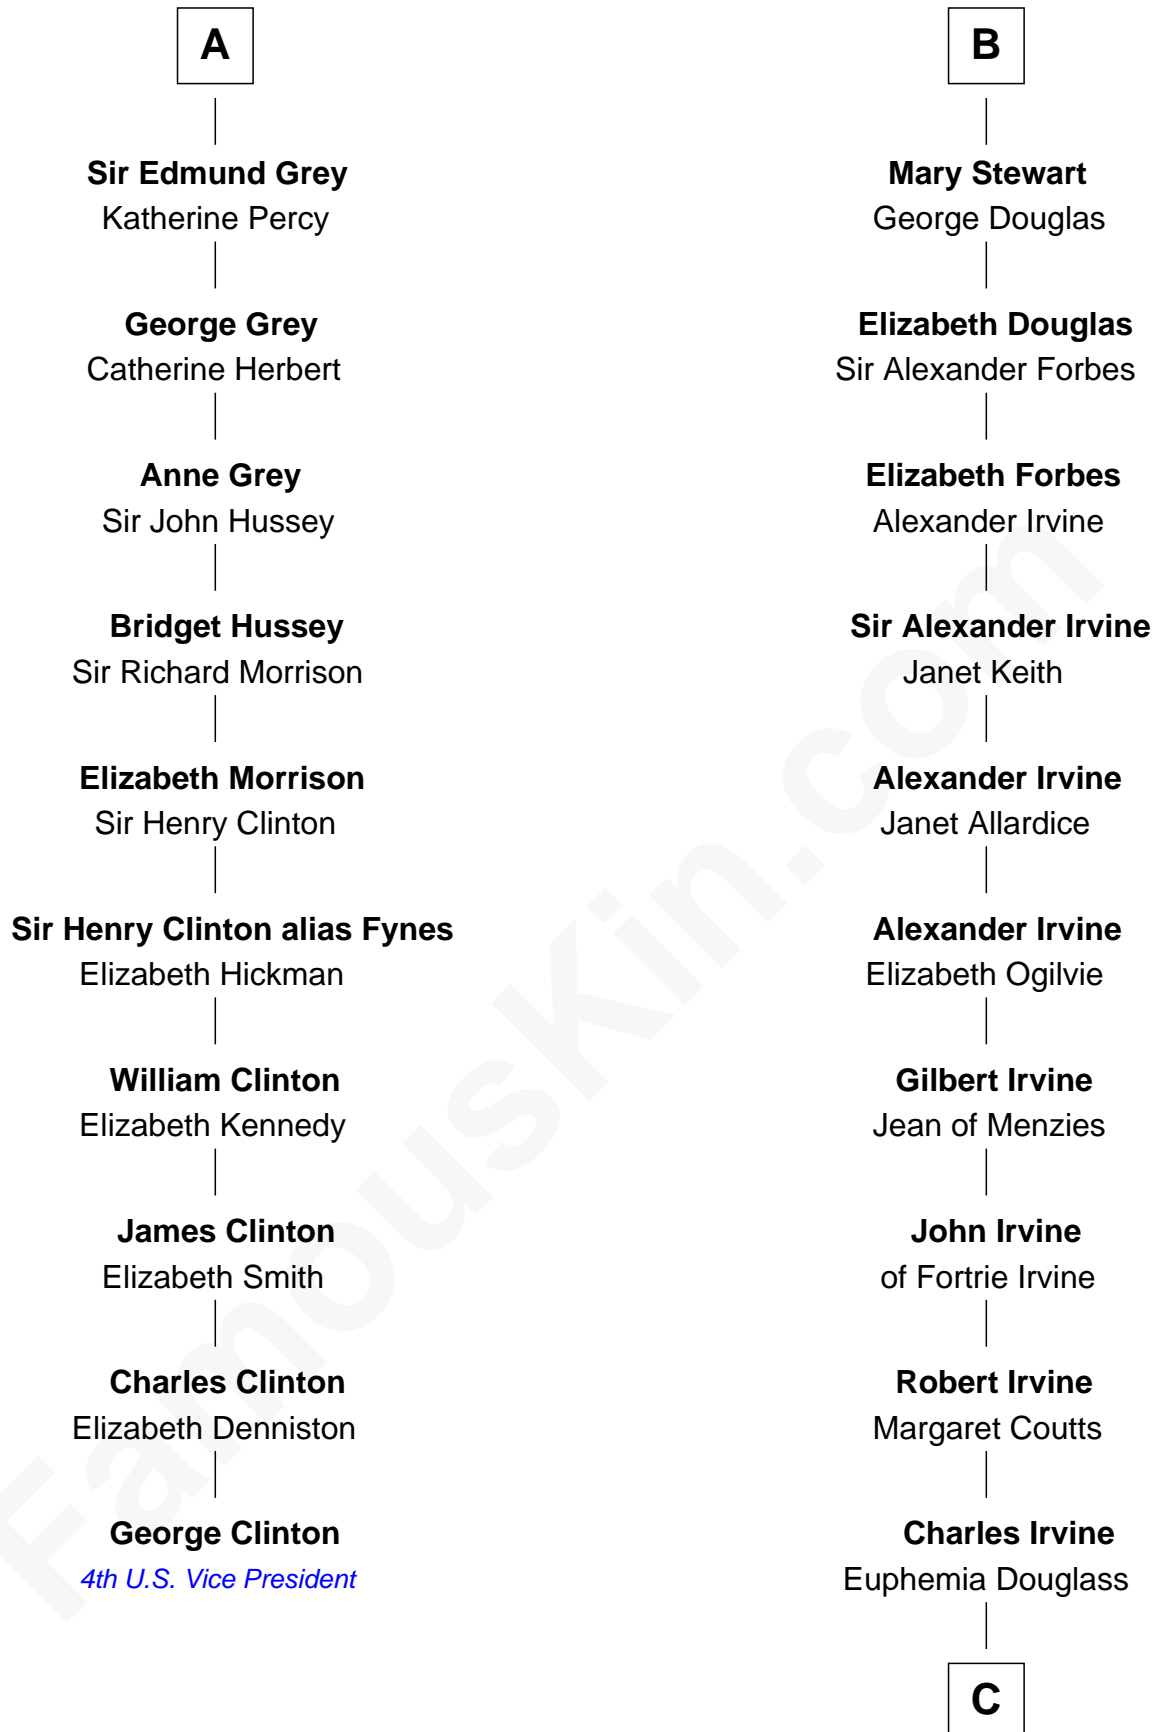

FamousKin.com Relationship Chart of

George Clinton

4th U.S. Vice President

16th cousin 5 times removed of

Theodore Roosevelt

26th U.S. President

David of Huntingdon

Maud of Chester

C

Dr. John Irvine

Ann Elizabeth Baillie

Anne Irvine

James Bulloch

James Stephens Bulloch

Martha Stewart

Martha Bulloch

Theodore Roosevelt

Theodore Roosevelt

26th U.S. President