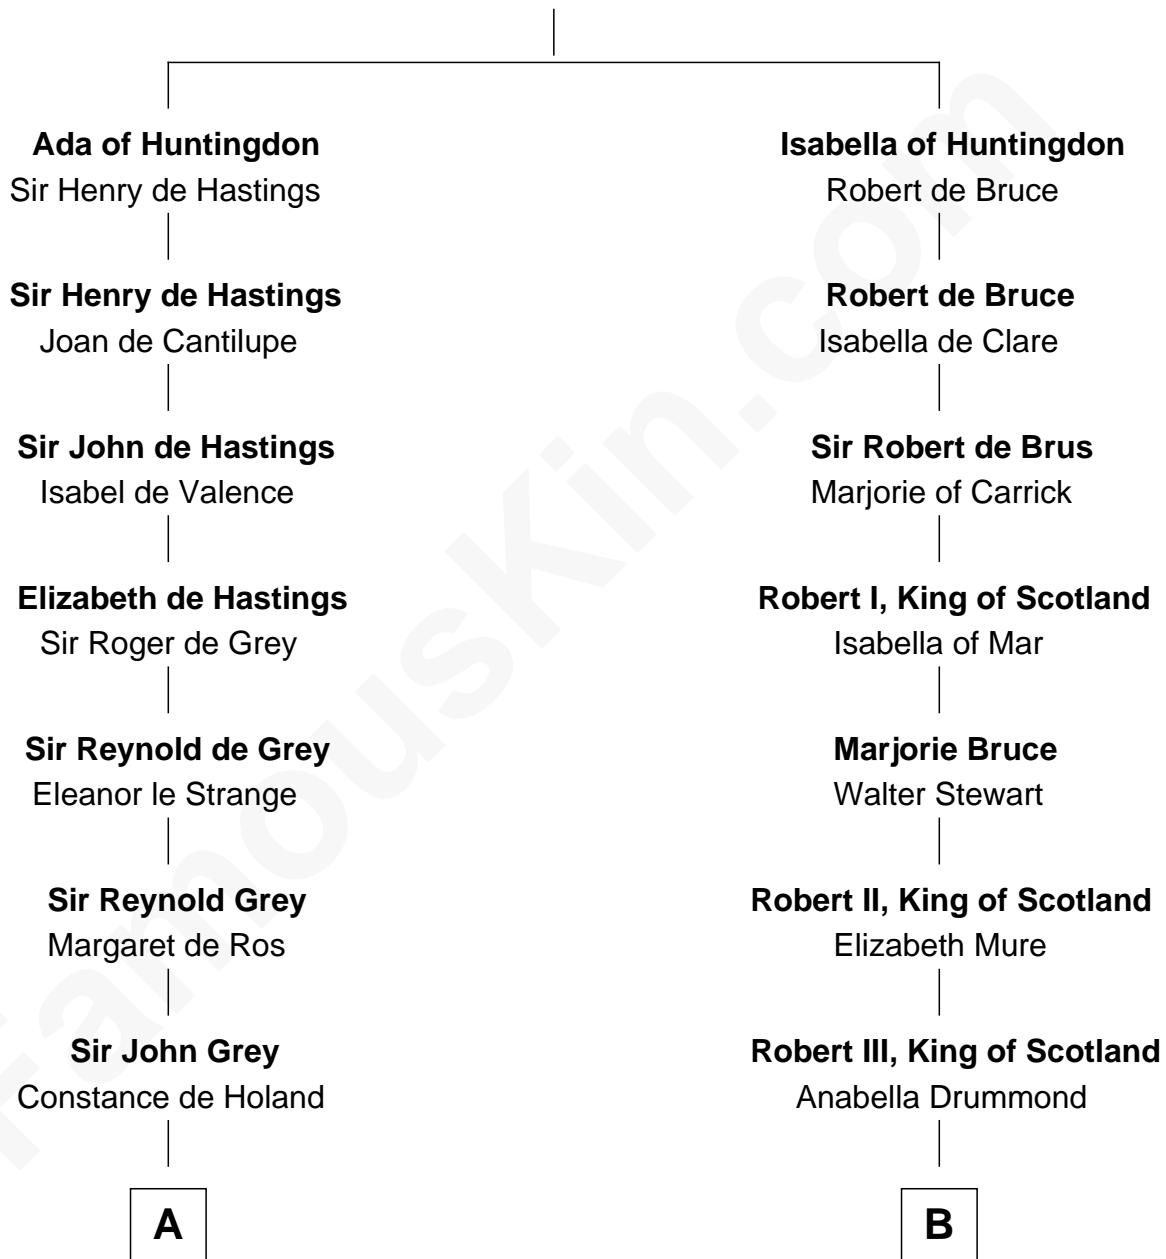

FamousKin.com Relationship Chart of

George Clinton

4th U.S. Vice President

16th cousin 5 times removed of

Theodore Roosevelt

26th U.S. President

David of Huntingdon

Maud of Chester

Theodore Roosevelt

Theodore Roosevelt

26th U.S. President