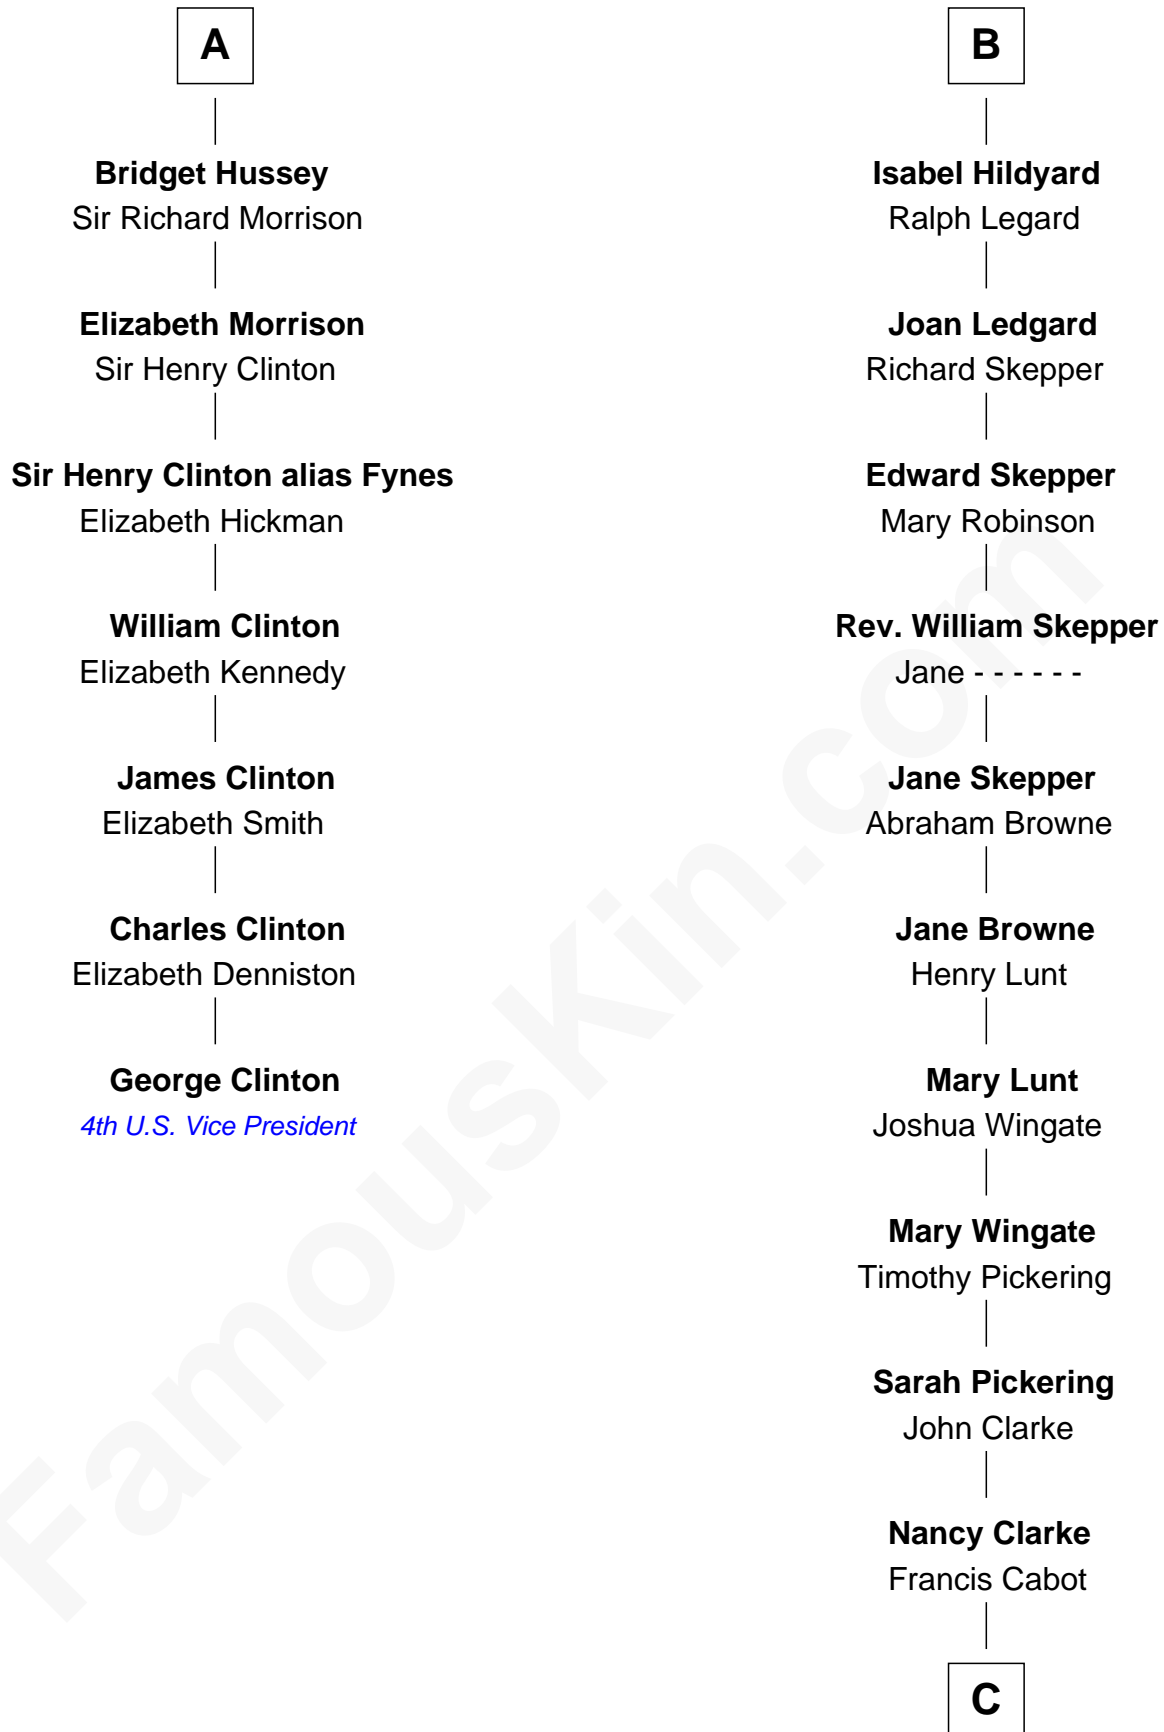

FamousKin.com Relationship Chart of

George Clinton

4th U.S. Vice President

13th cousin 7 times removed of

Alice (Lee) Roosevelt

First Wife of President Theodore Roosevelt

Henry Plantagenet
Maud de Chaworth

Henry of Lancaster
Isabella de Beaumont

Blanche of Lancaster
John of Gaunt

Elizabeth of Lancaster
John de Holand

Constance de Holand
Sir John Grey

Sir Edmund Grey
Katherine Percy

George Grey
Catherine Herbert

Anne Grey
Sir John Hussey

A

Mary Plantagenet
Henry de Percy

Sir Henry Percy
Margaret de Neville

Sir Henry Percy
Elizabeth Mortimer

Elizabeth Percy
Sir John Clifford

Mary Clifford
Sir Philip Wentworth

Elizabeth Wentworth
Sir Martin de la See

Joan de la See
Sir Piers Hildyard

B

C

—
Mary Ann Cabot
Nathaniel Cabot Lee

—
John Clarke Lee
Harriet Paine Rose

—
George Cabot Lee
Caroline Watts Haskell

—
Alice (Lee) Roosevelt
Wife of President Theodore Roosevelt